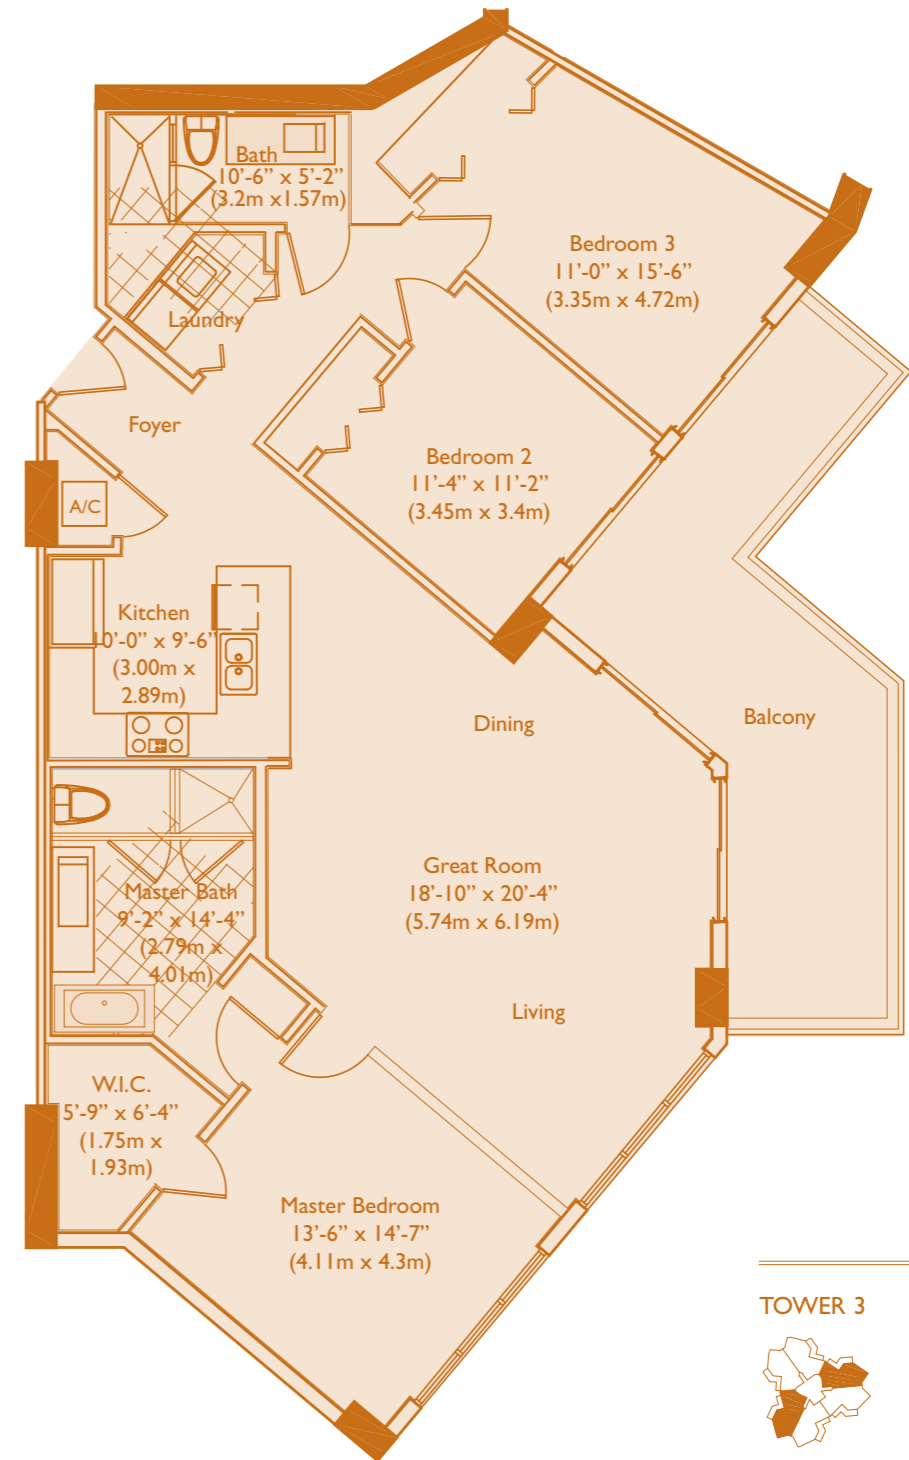

TOWER RESIDENCE B • 3 BEDROOMS • 2 BATHS

INTERIOR: 1,619 SQ.FT. TERRACE: 282 SQ.FT. TOTAL: 1,901 SQ.FT.

INTERIOR: 150.41 m² TERRACE: 26.20 m² TOTAL: 176.60 m²

SUNNY ISLES BLVD.

TOWER 3

TOWER 2

TOWER 1

ST. TROPEZ WATERWAY