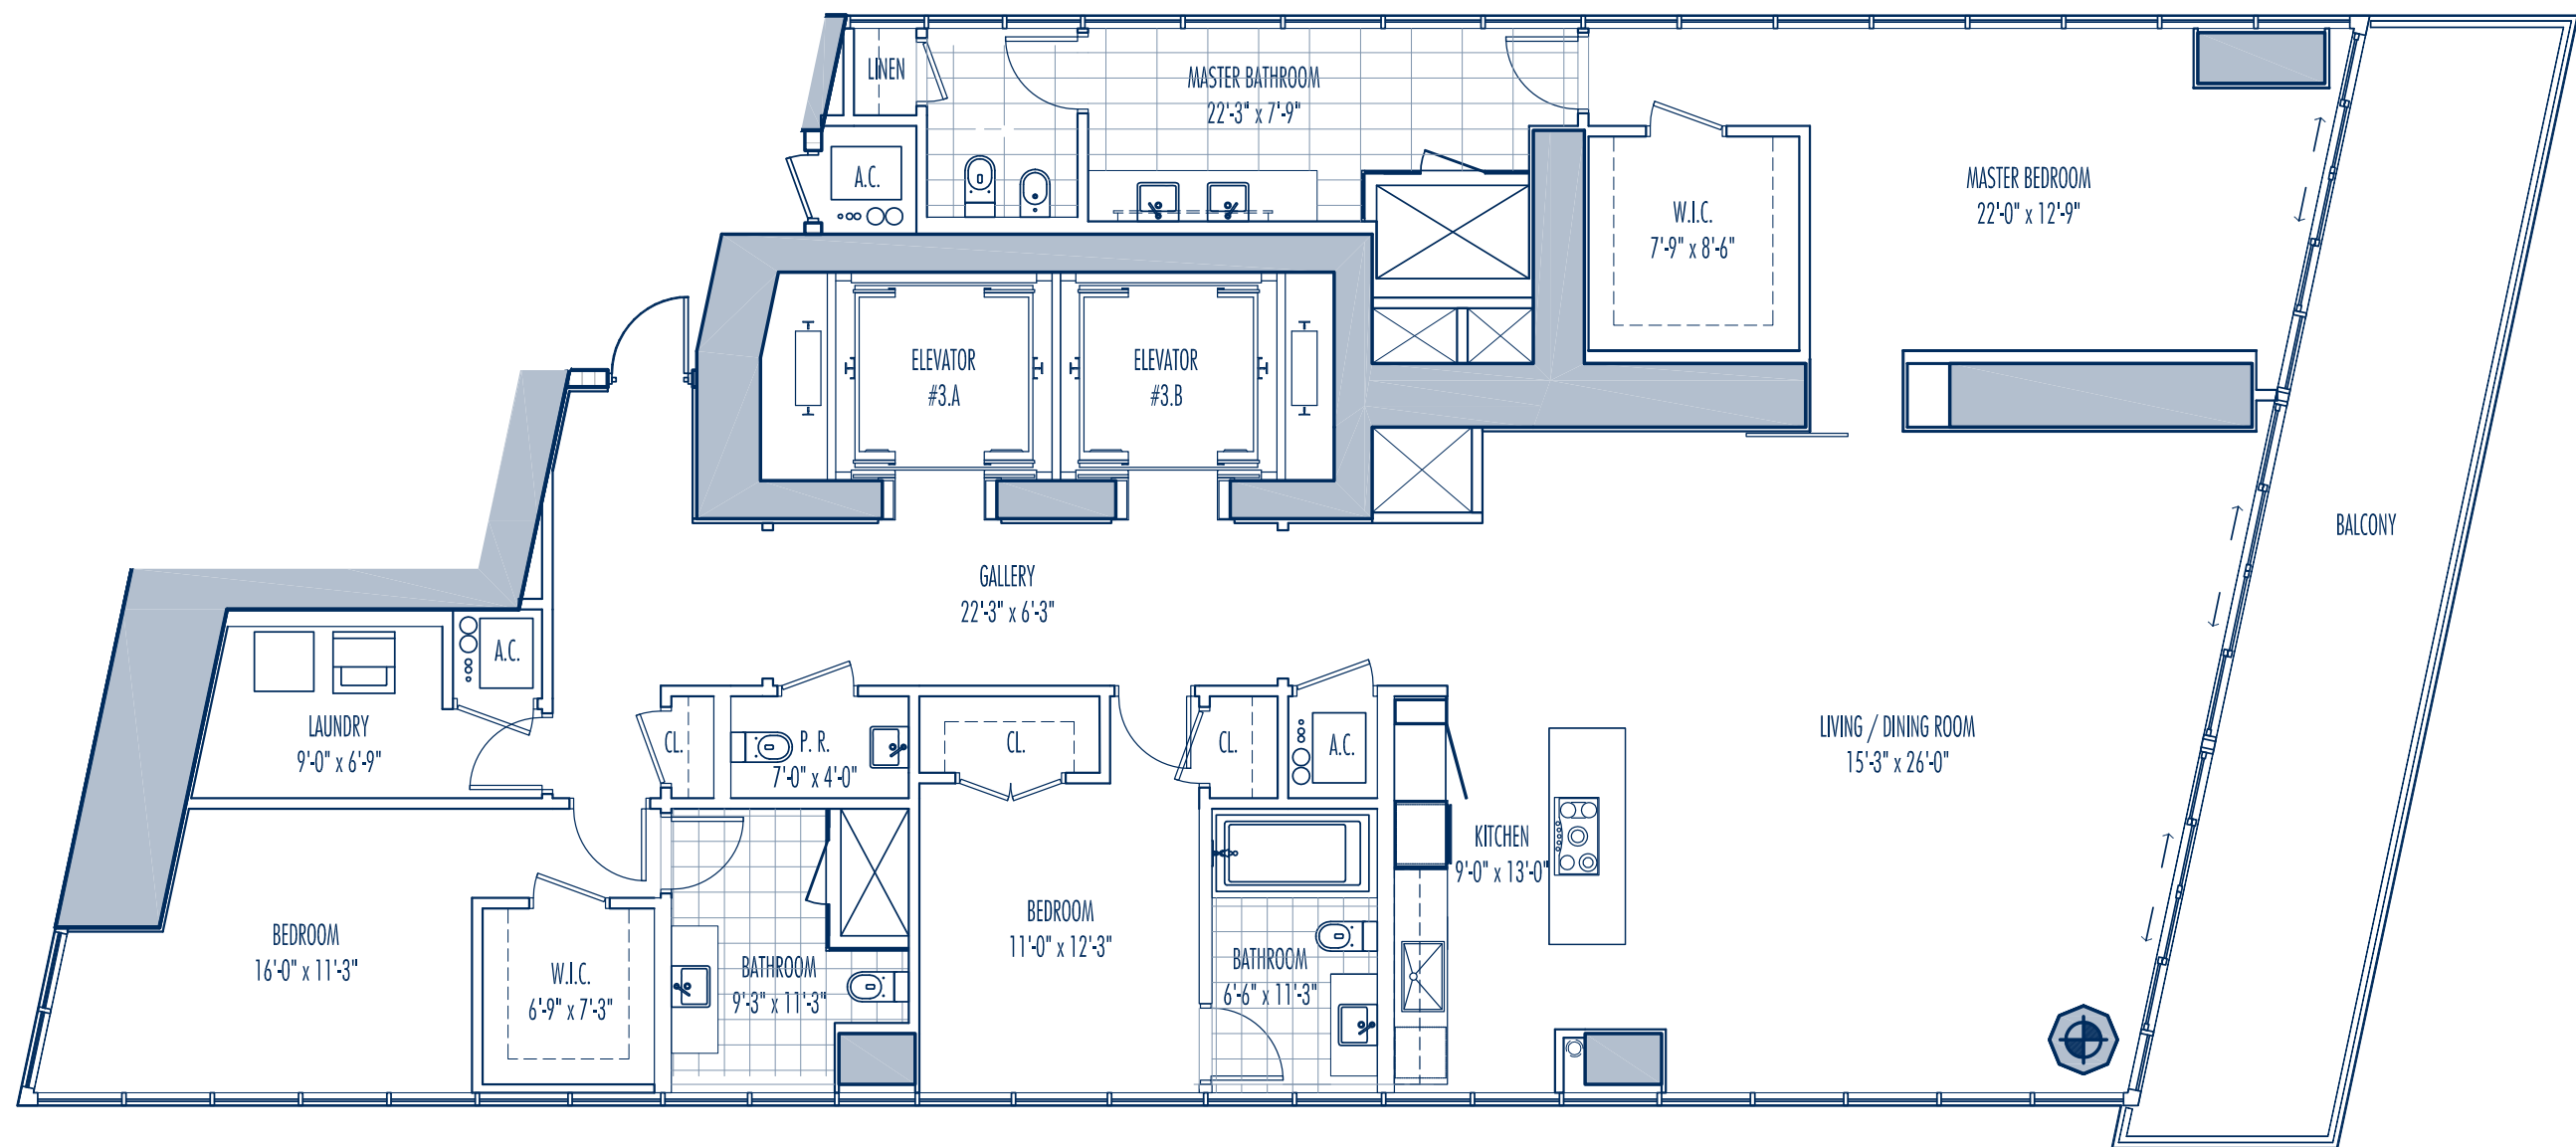

MARQUIS

RESIDENCES

RESIDENCE A 3 BEDROOM / 3.5 BATH

Interior:	2,888 SF	268.3 M ²
Exterior:	365 SF	33.9 M ²
Total:	3,253 SF	302.2 M ²

Biscayne Blvd.

Biscayne Bay