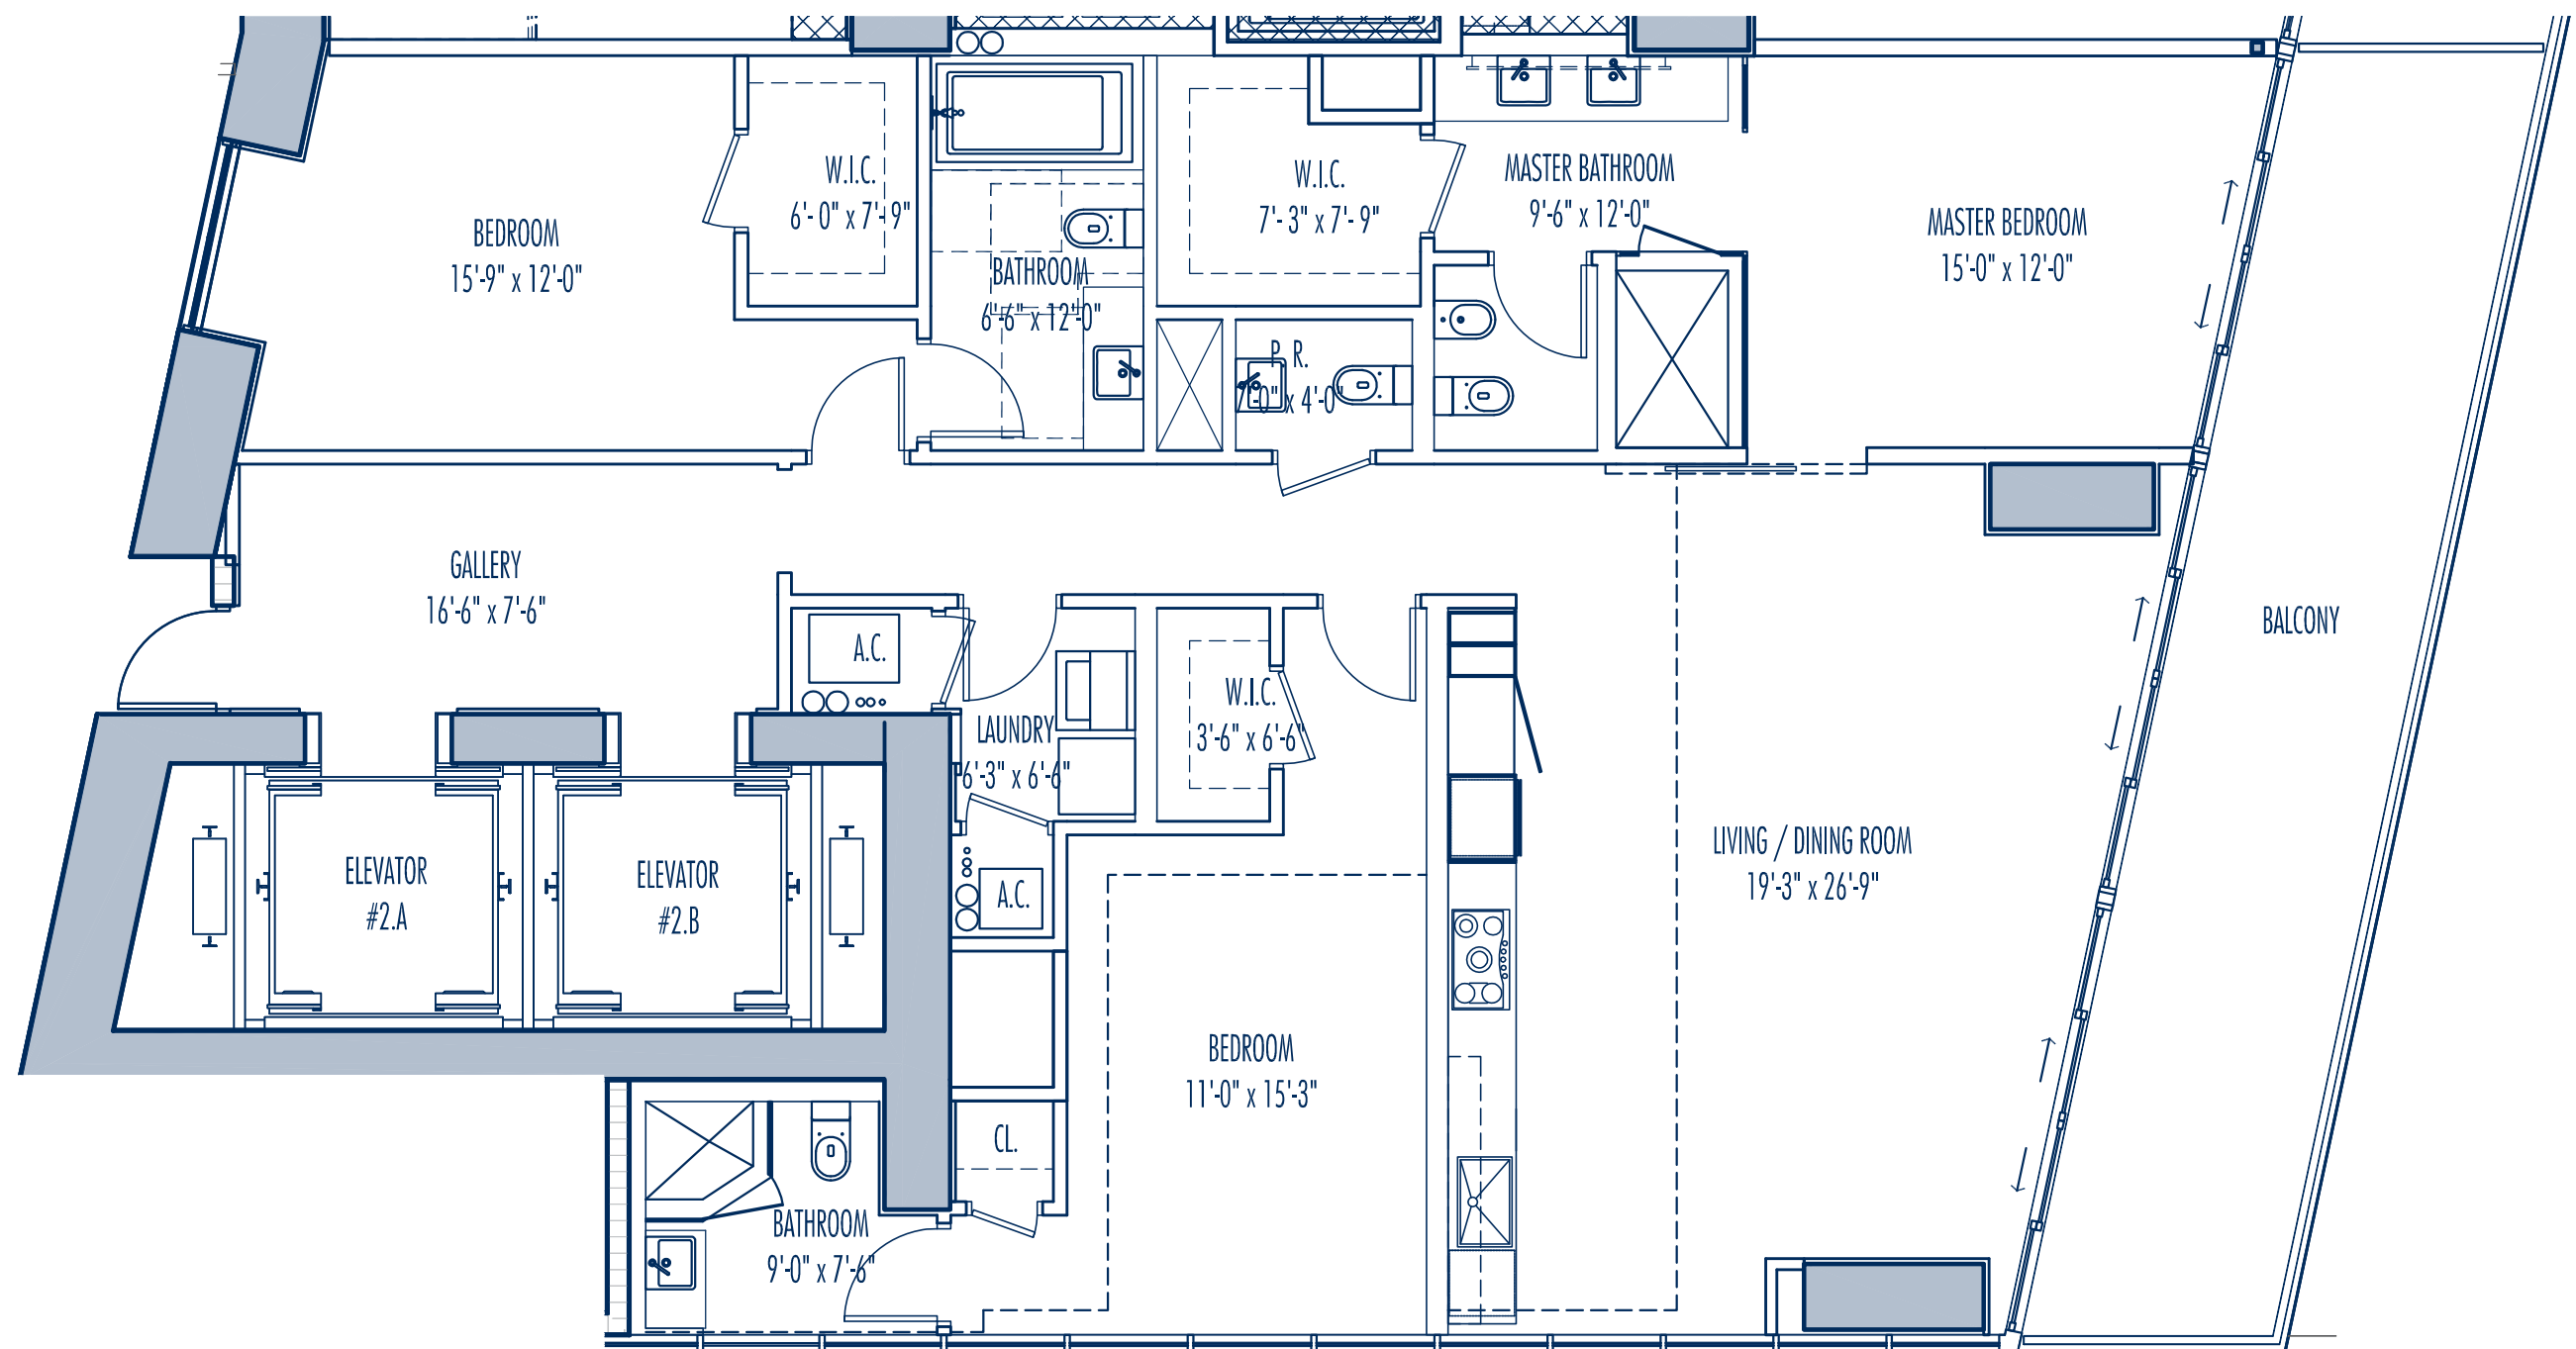

MARQUIS

RESIDENCES

RESIDENCE B 3 BEDROOM / 3.5 BATH

Interior:	2,046 SF	190.0 M ²
Exterior:	326 SF	30.2 M ²
Total:	2,372 SF	220.2 M ²