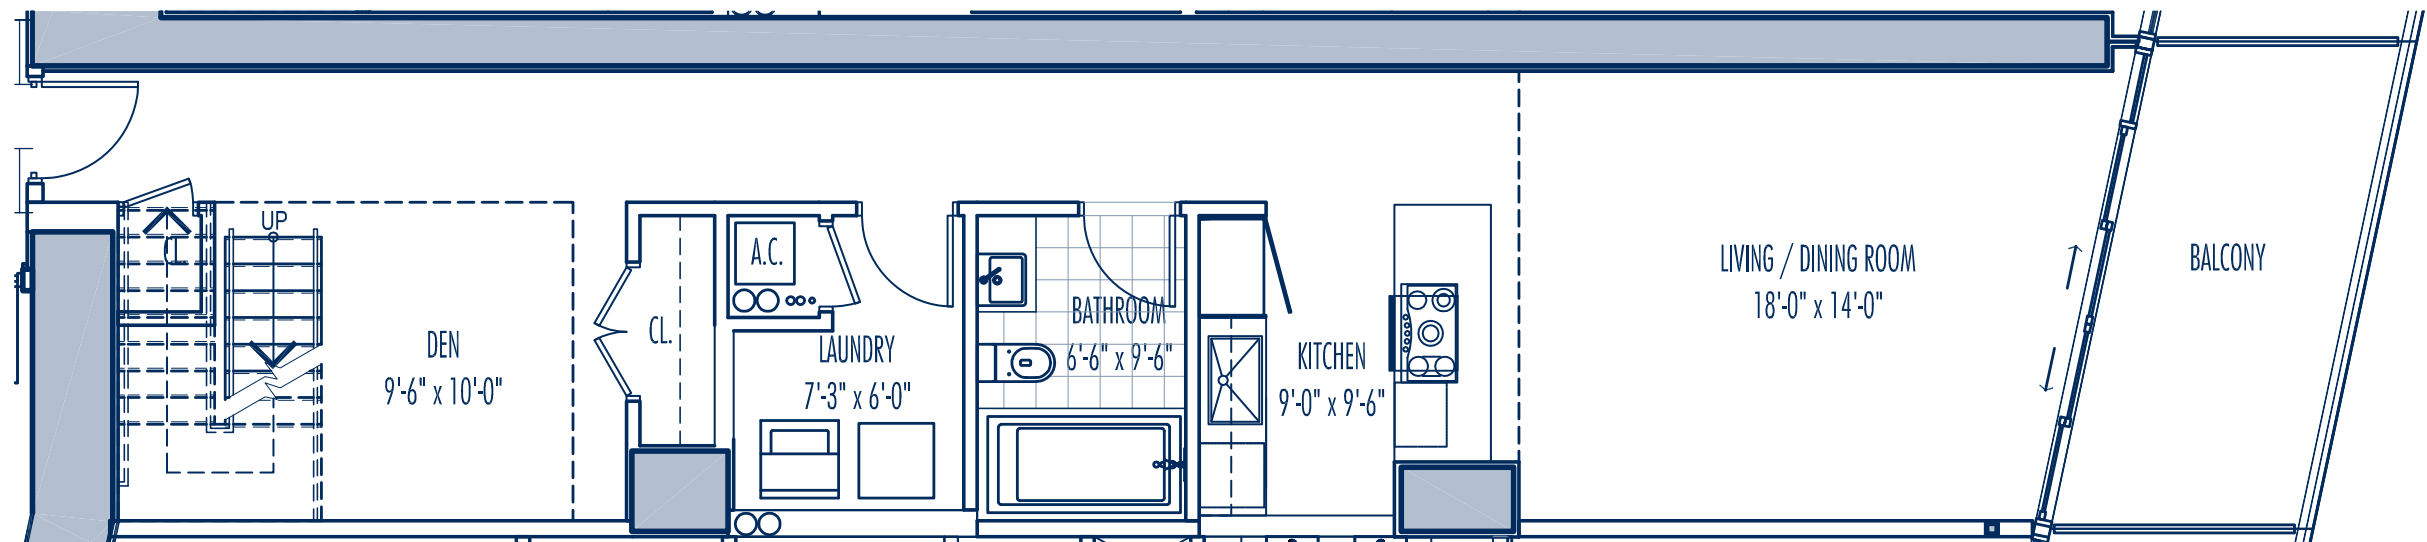

# MARQUIS

RESIDENCES

Entry Level

Upper Level

## RESIDENCE C 1 BEDROOM + DEN / 2 BATH

Interior:	1,675 SF	155.6 M <sup>2</sup>
Exterior:	124 SF	11.5 M <sup>2</sup>
Total:	1,799 SF	167.1 M <sup>2</sup>