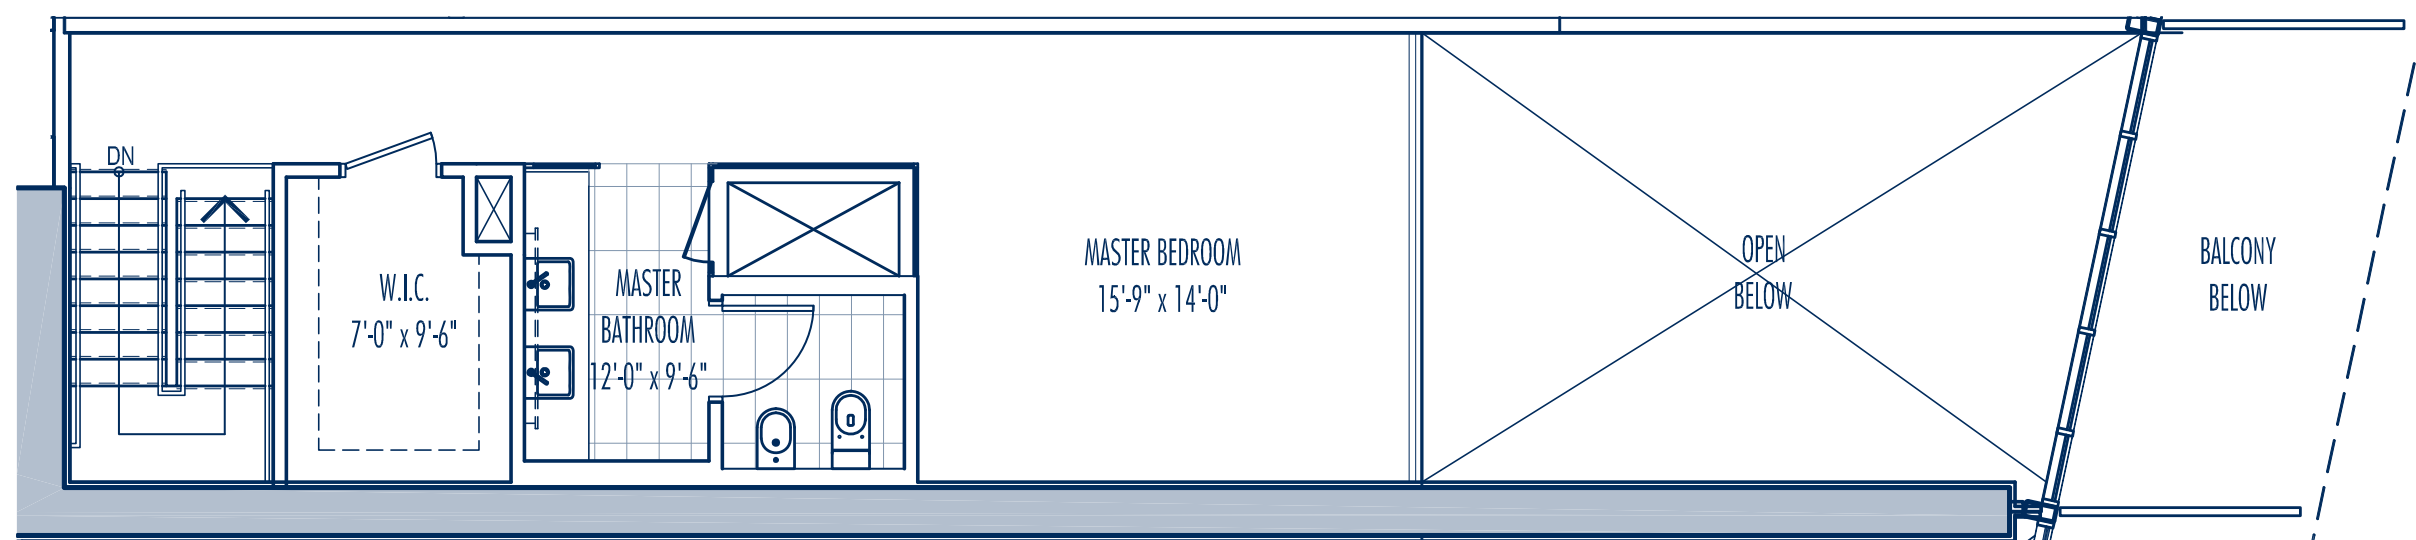

# MARQUIS

RESIDENCES

Entry Level

Upper Level

## RESIDENCE D 1 BEDROOM + DEN / 2 BATH

Interior:	1,695 SF	157.4 M <sup>2</sup>
Exterior:	124 SF	11.5 M <sup>2</sup>
Total:	1,819 SF	168.9 M <sup>2</sup>