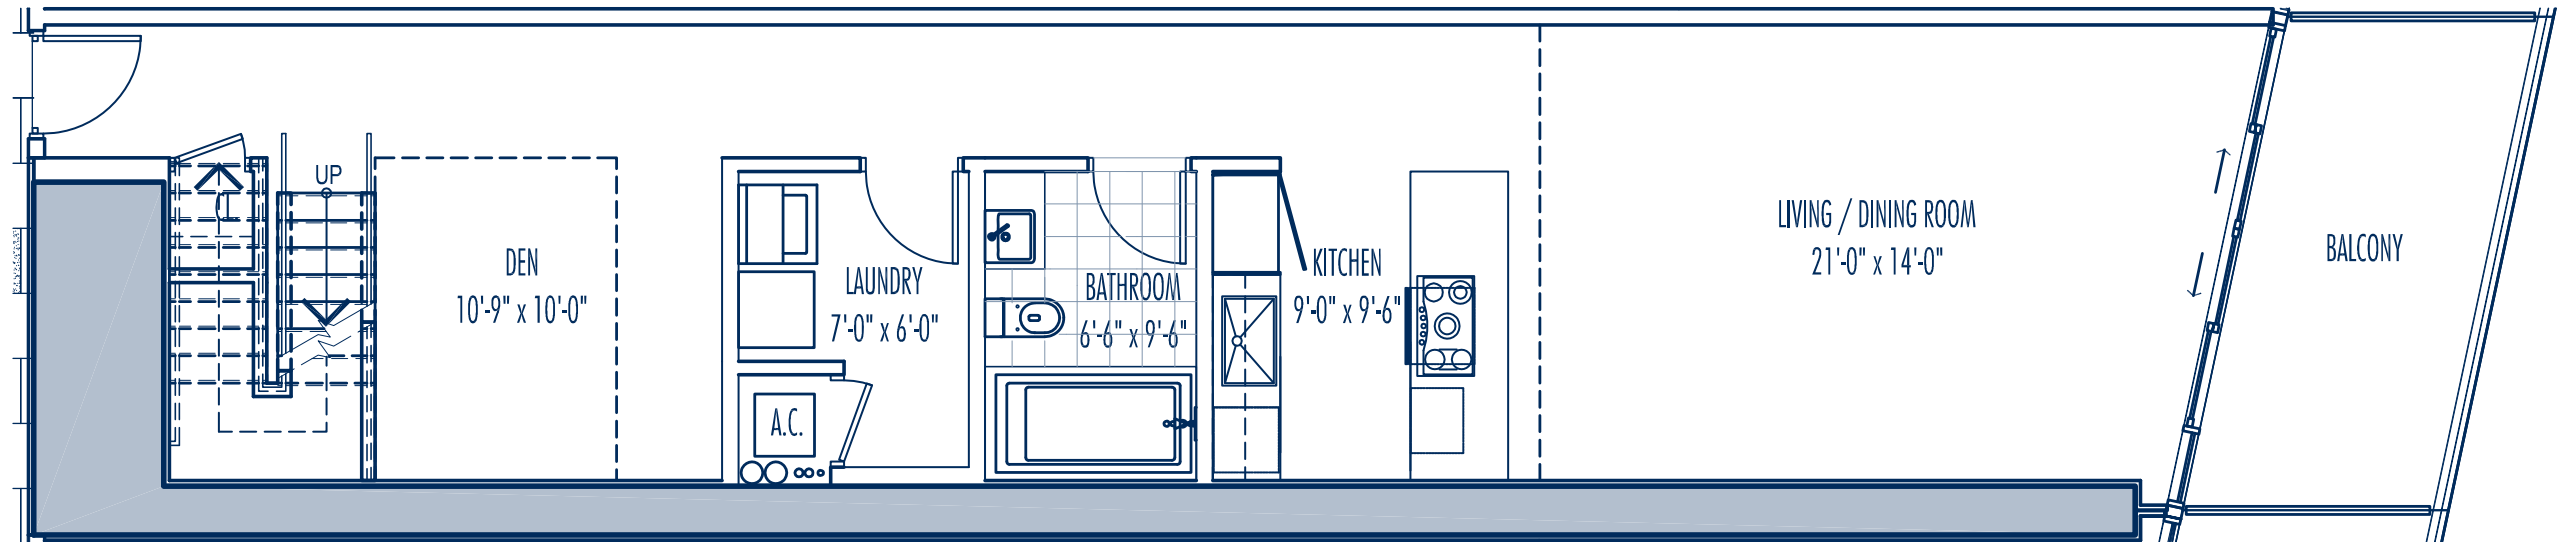

# MARQUIS

RESIDENCES

Entry Level

Upper Level

## RESIDENCE D 1 BEDROOM + DEN / 2 BATH

Interior:	1,695 SF	157.4 M <sup>2</sup>
Exterior:	124 SF	11.5 M <sup>2</sup>
Total:	1,819 SF	168.9 M <sup>2</sup>