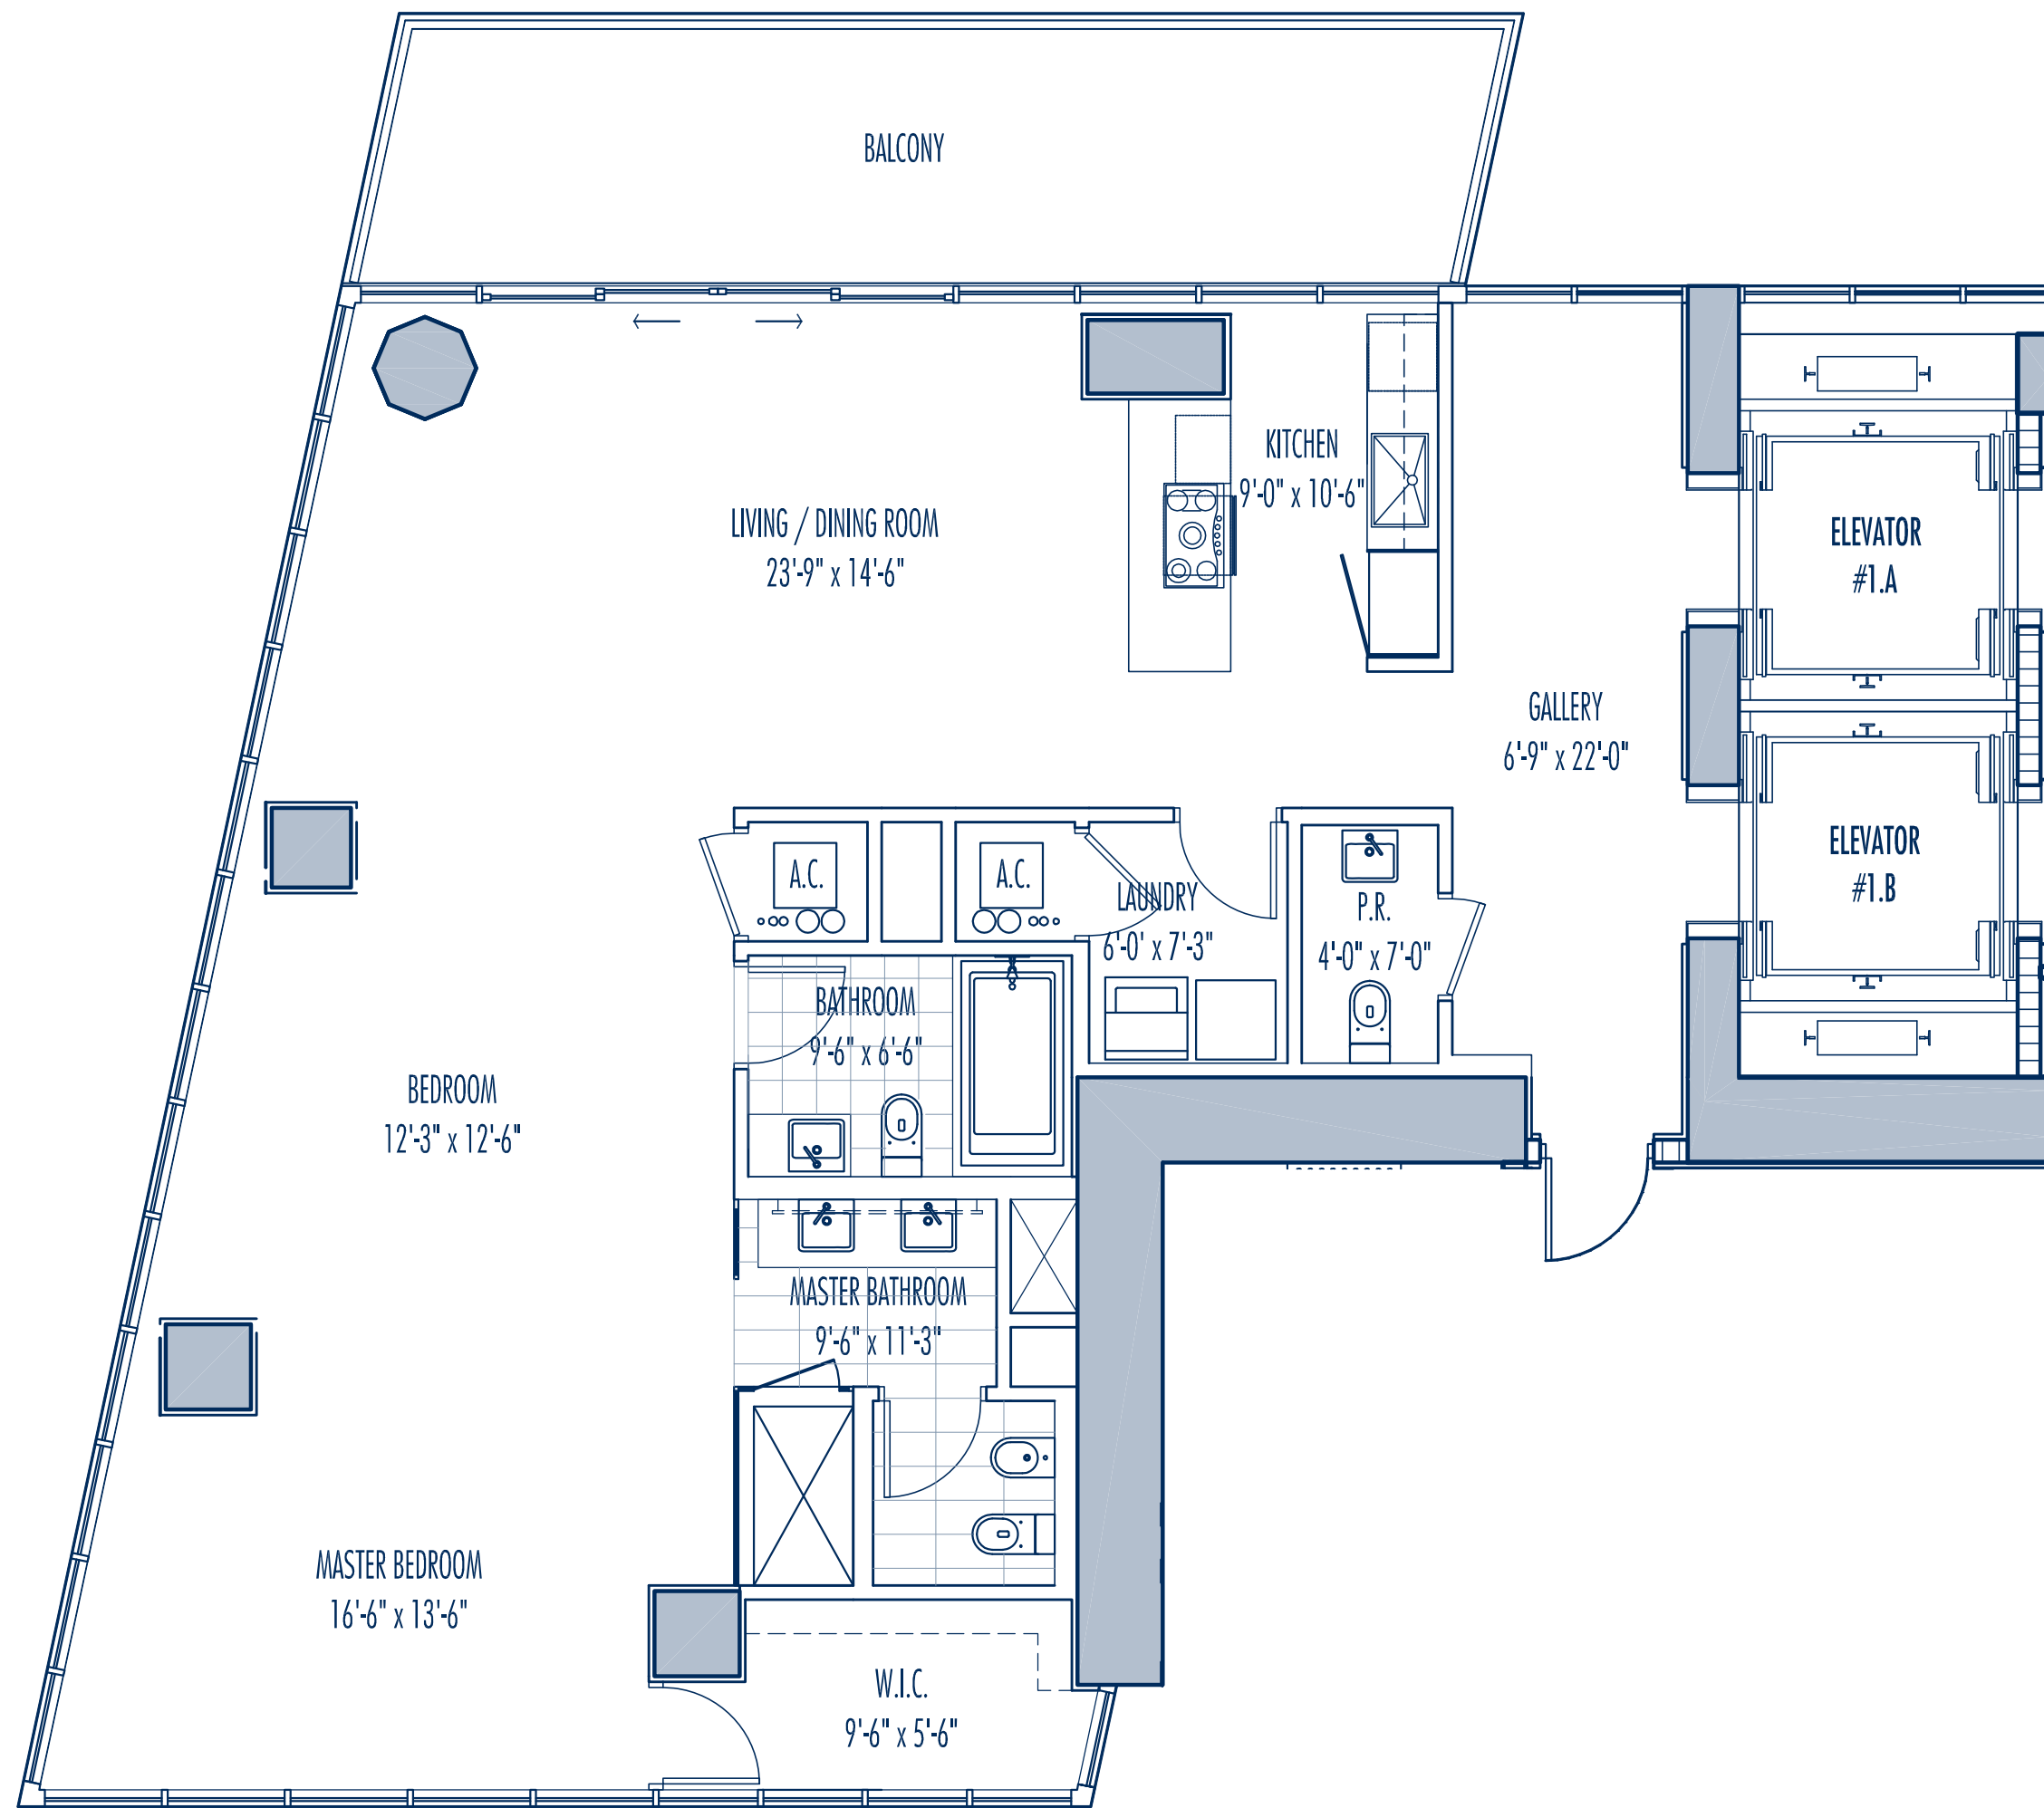

MARQUIS

RESIDENCES

RESIDENCE F 2 BEDROOM / 2.5 BATH

Interior:	1,647 SF	153.0 M ²
Exterior:	264 SF	30.2 M ²
Total:	1,911 SF	183.2 M ²