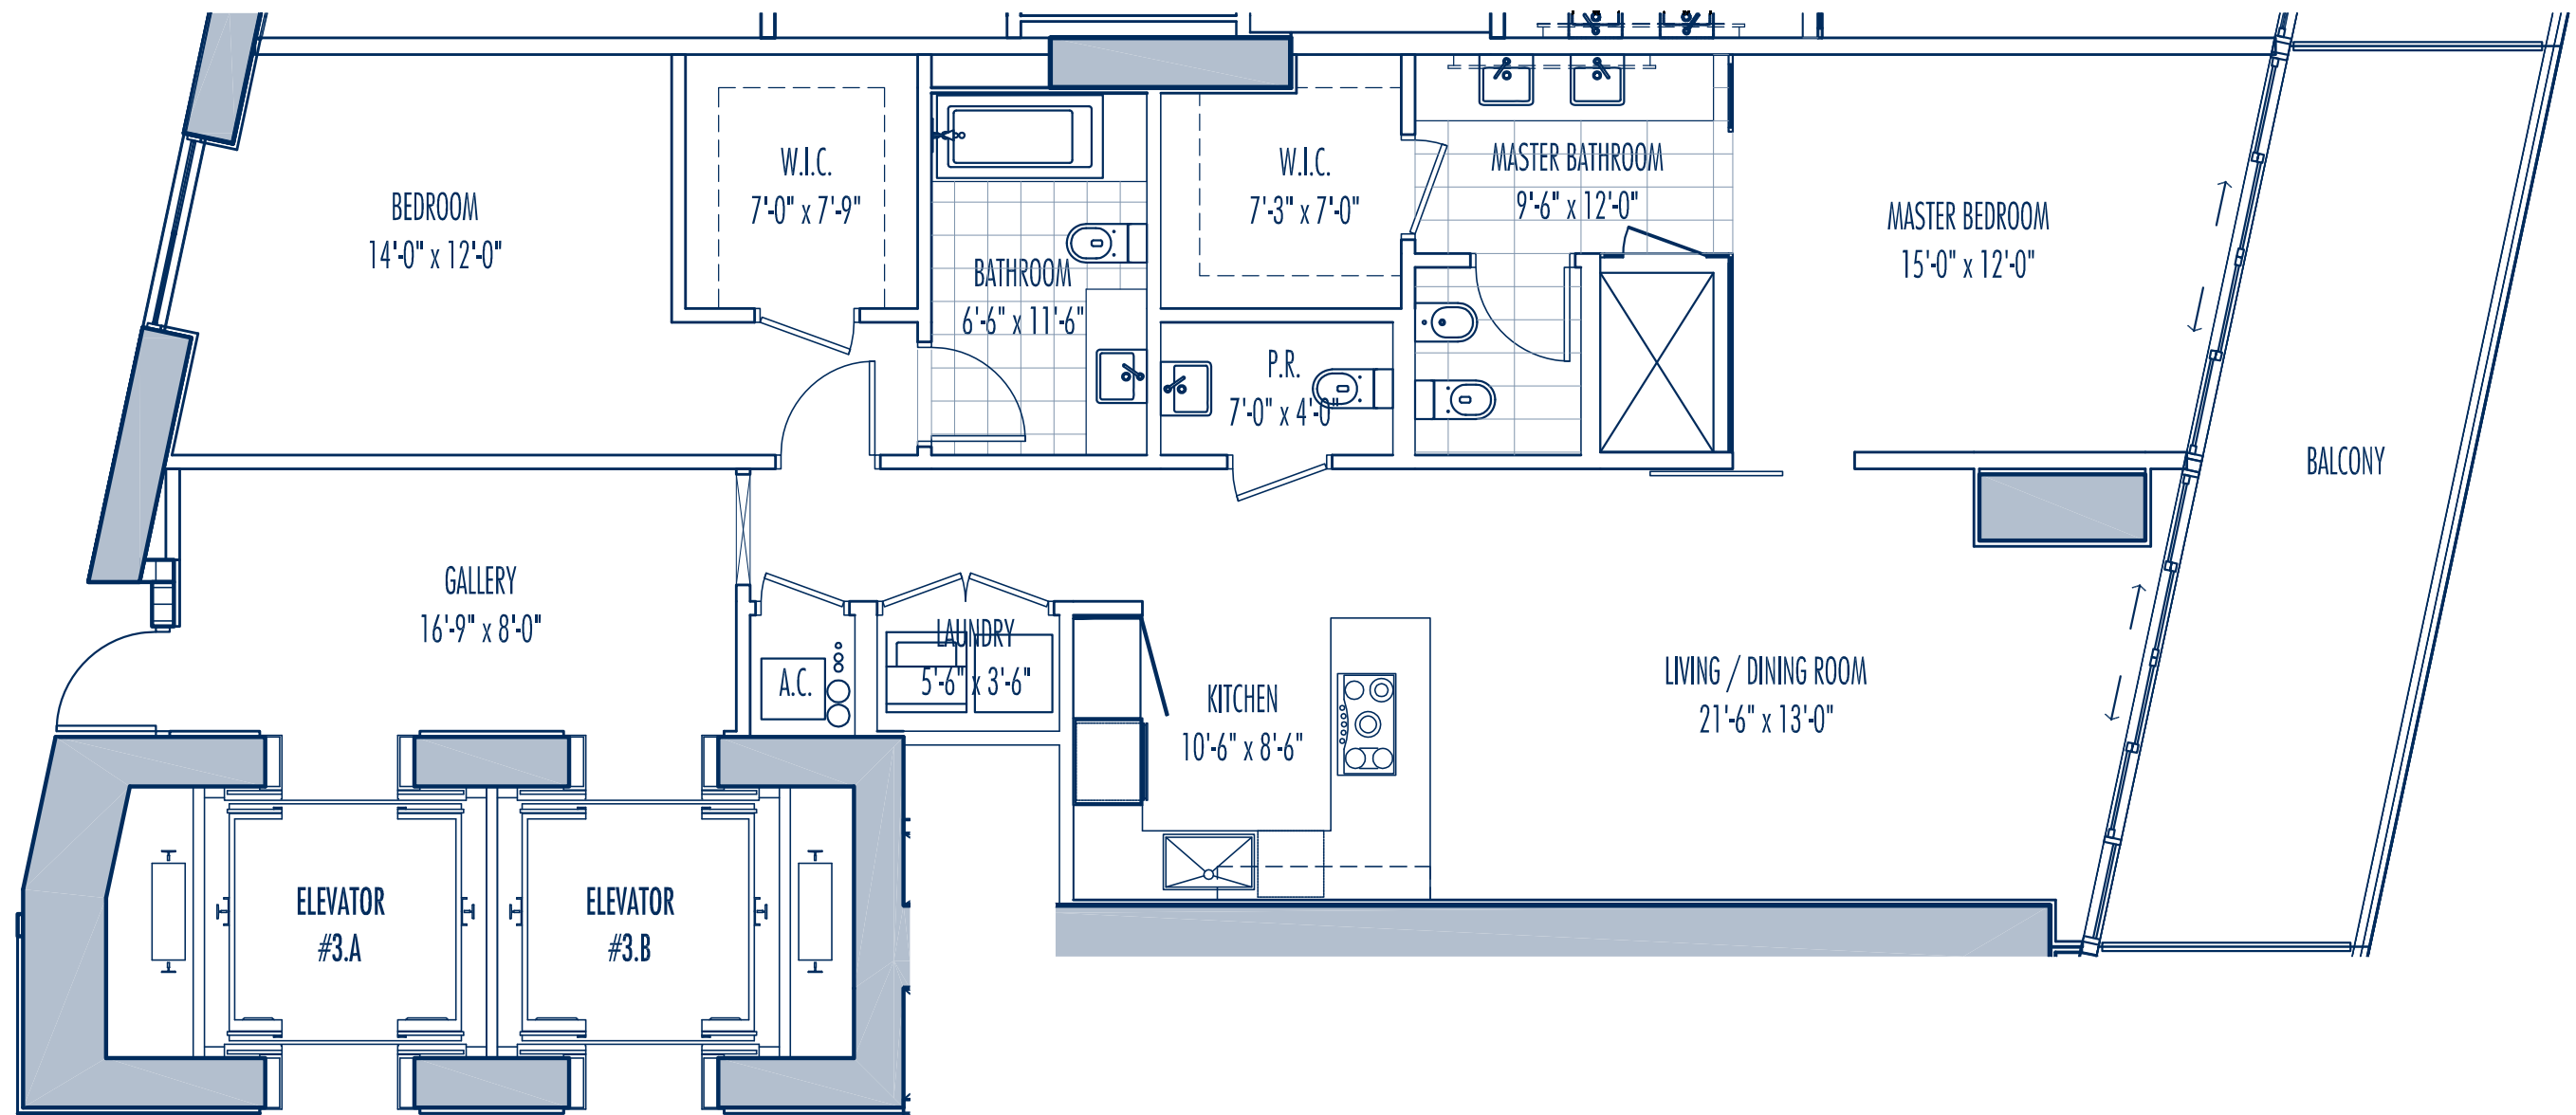

MARQUIS

RESIDENCES

RESIDENCE H 2 BEDROOM / 2.5 BATH

Interior:	1,557 SF	144.6 M ²
Exterior:	222 SF	20.6 M ²
Total:	1,779 SF	165.2 M ²