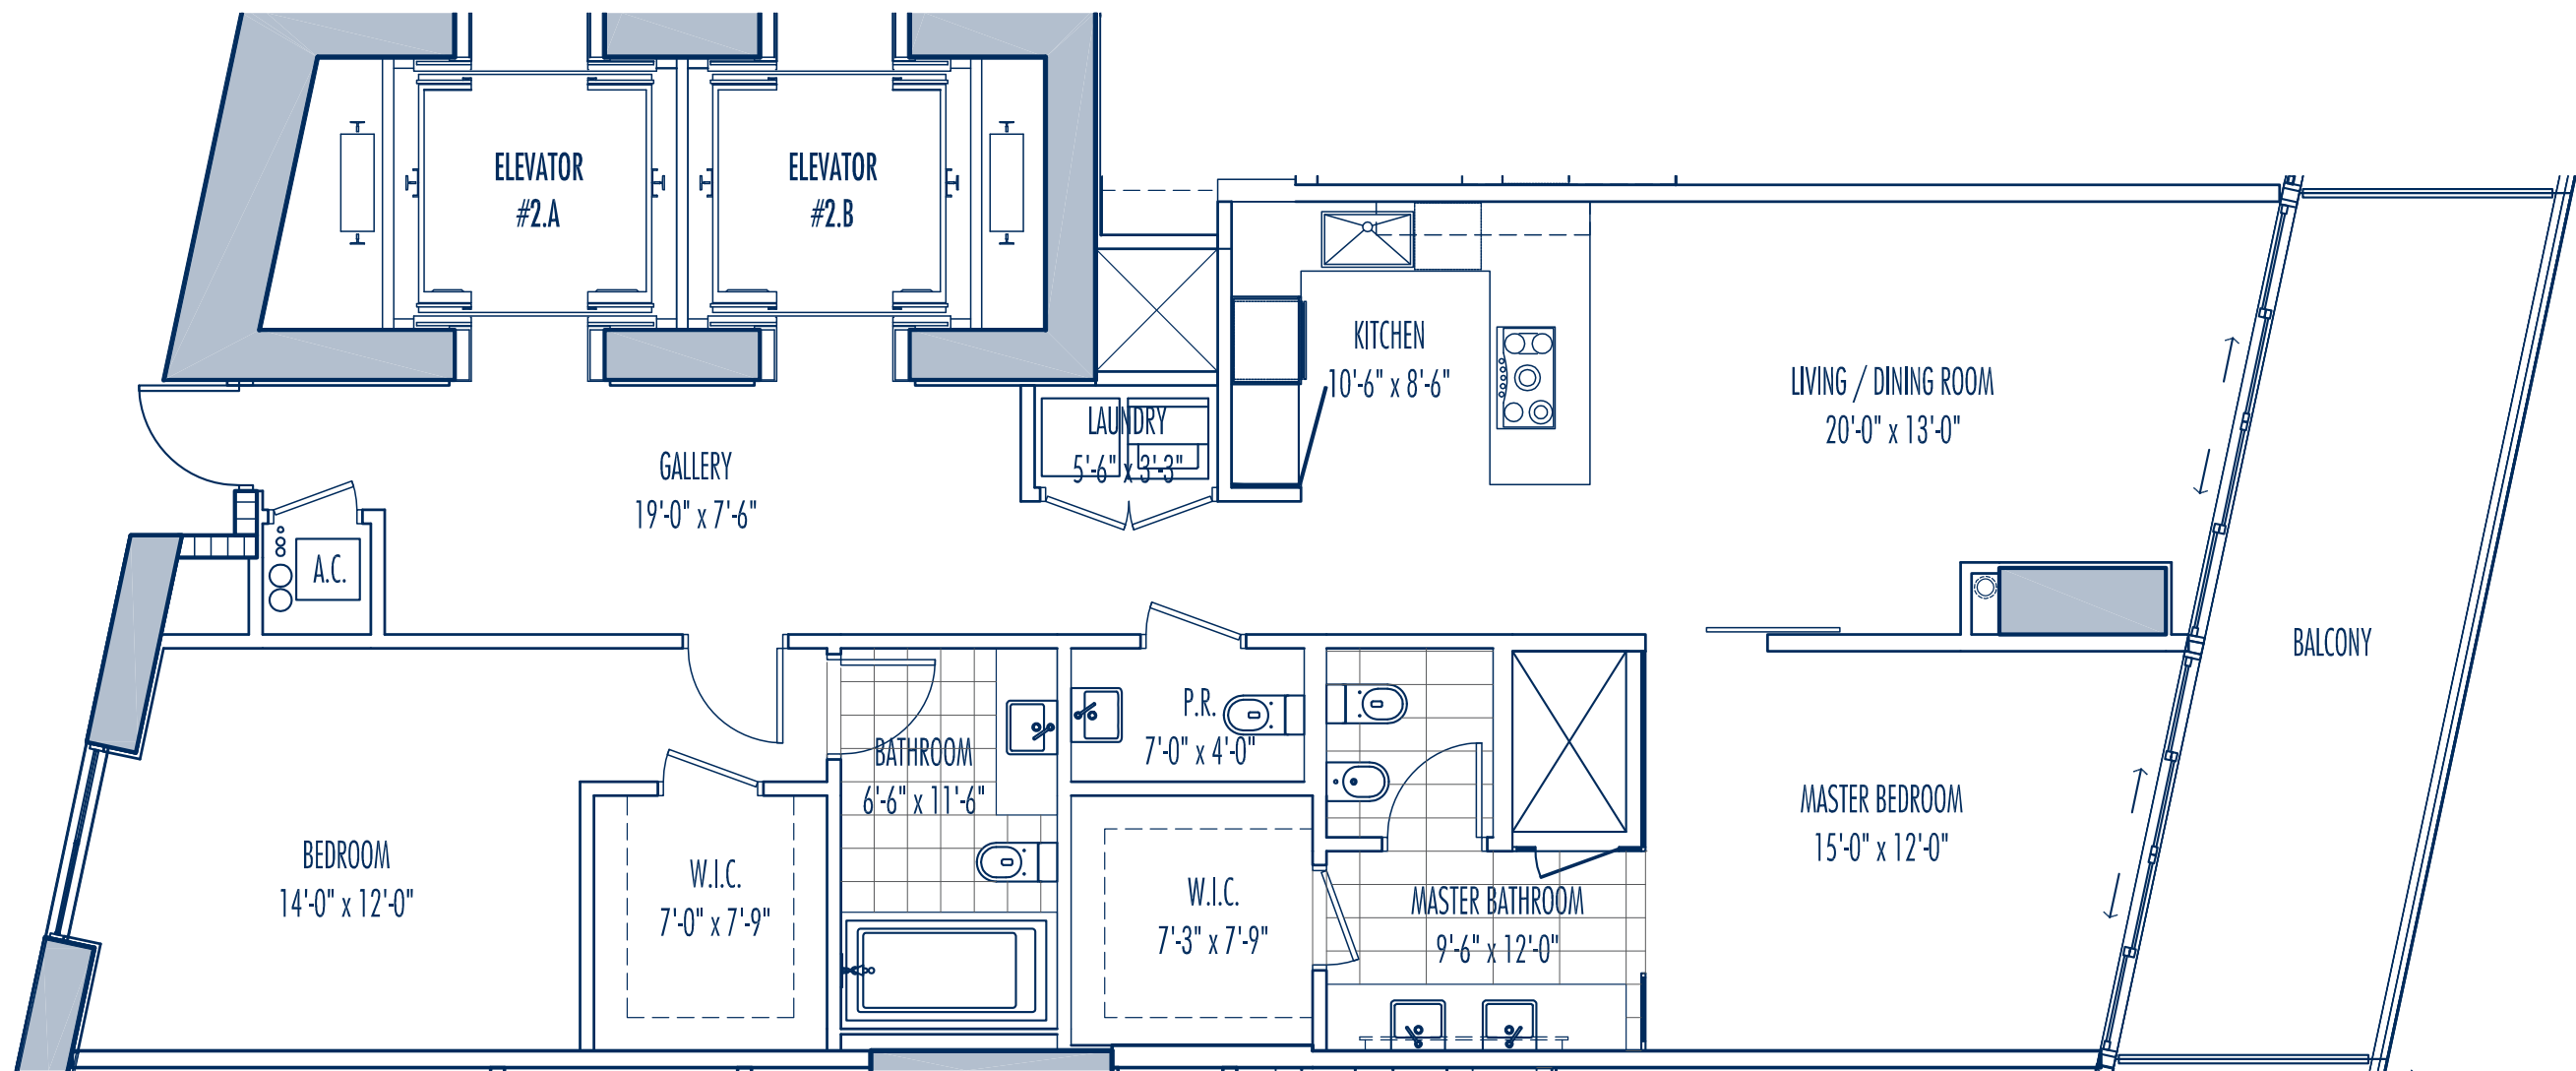

MARQUIS

RESIDENCES

RESIDENCE J 2 BEDROOM / 2.5 BATH

Interior:	1,498 SF	139.1 M ²
Exterior:	213 SF	19.8 M ²
Total:	1,711SF	158.9 M ²