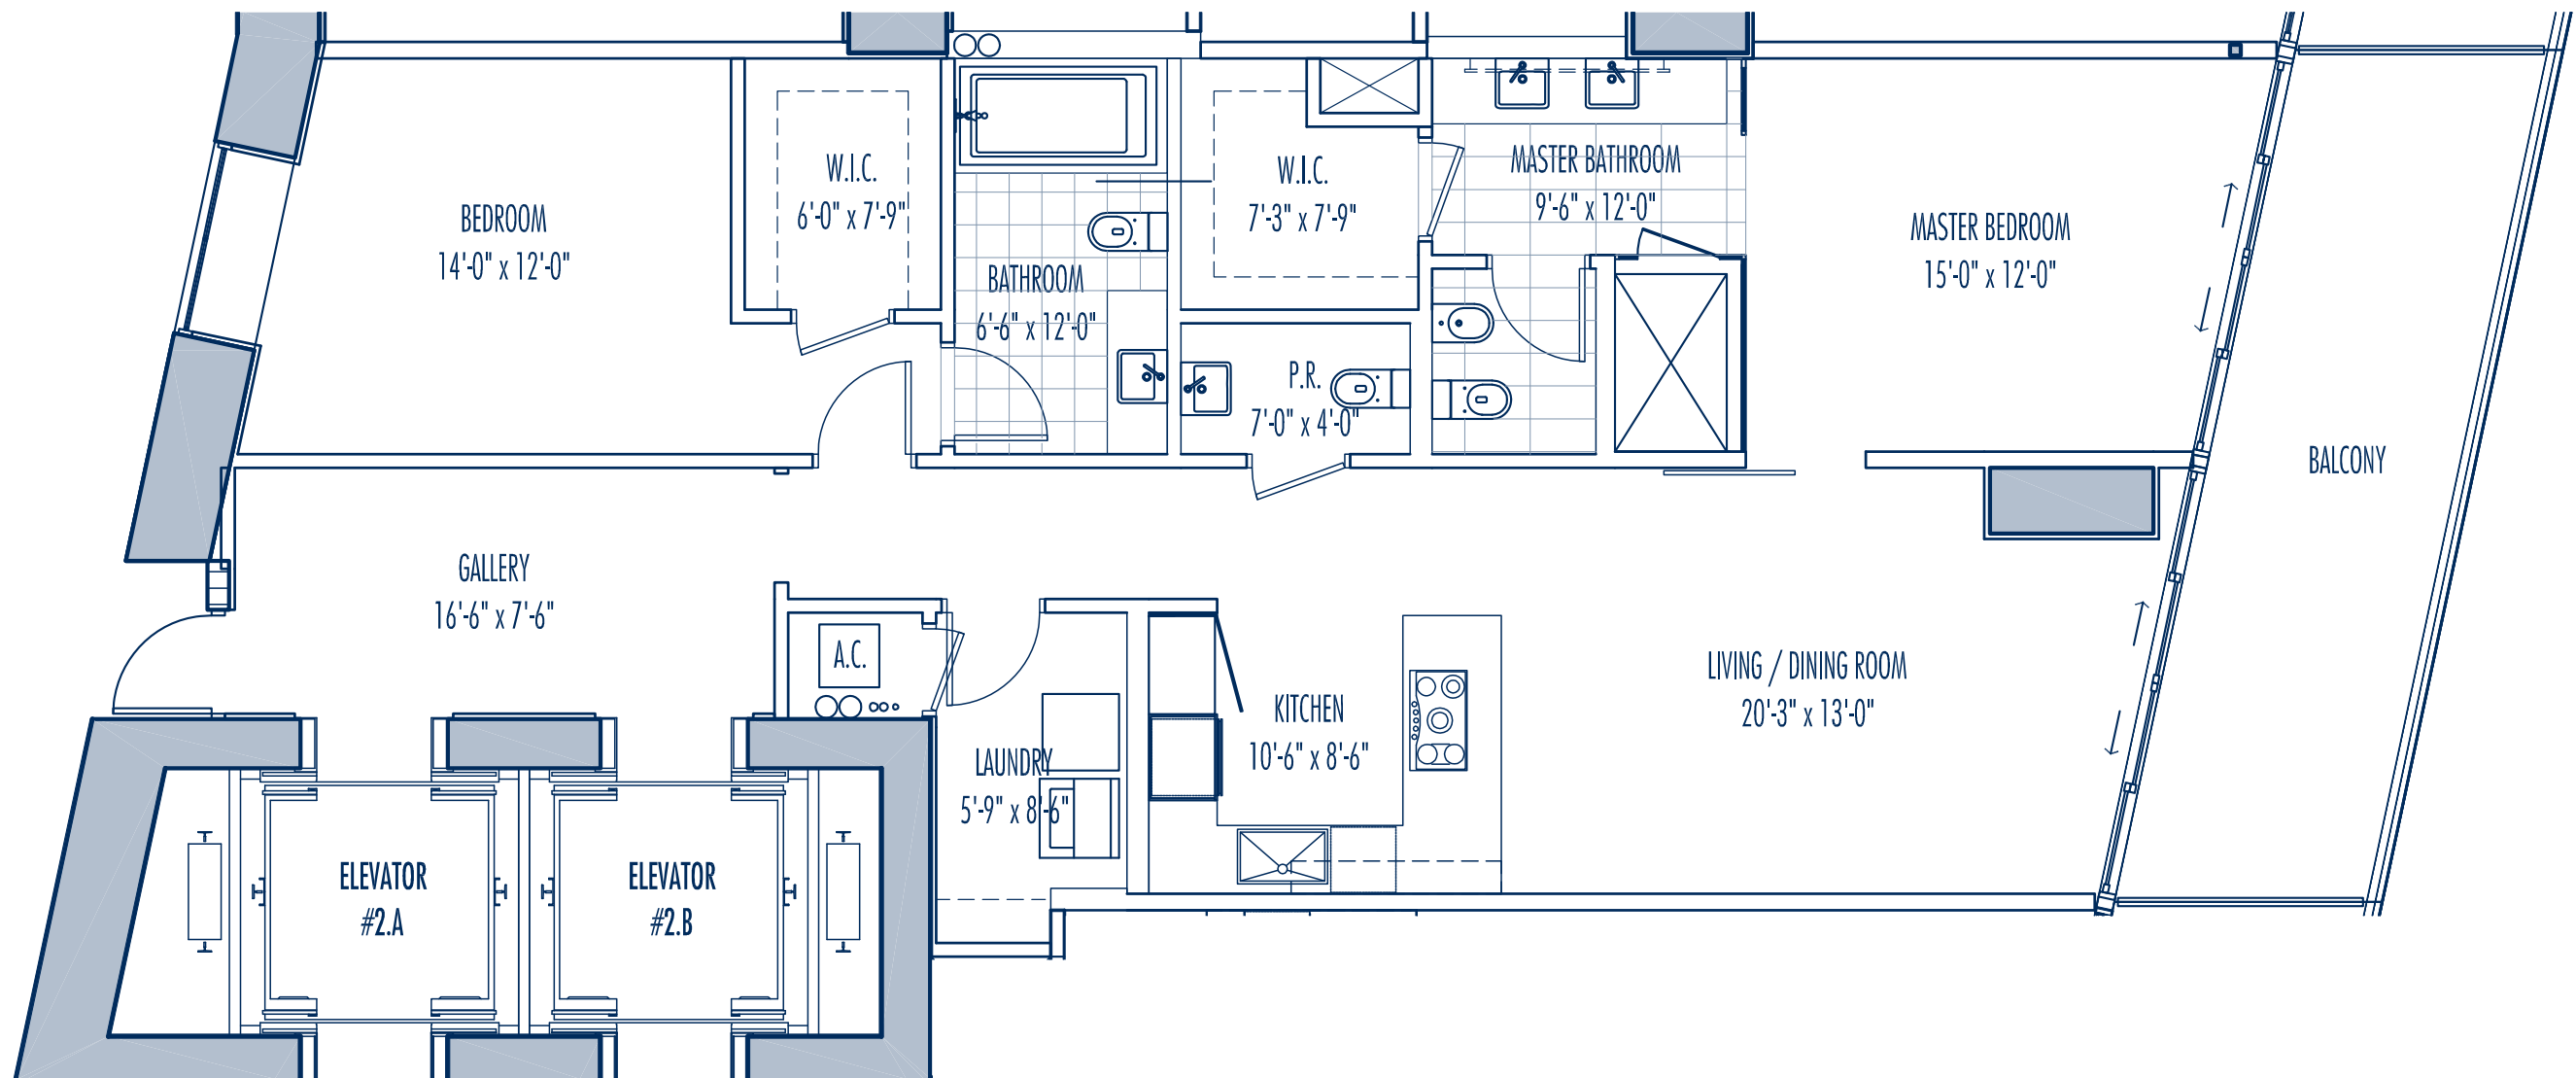

## RESIDENCE K 2 BEDROOM / 2.5 BATH

Interior:	1,477 SF	137.2 M <sup>2</sup>
Exterior:	213 SF	19.8 M <sup>2</sup>
Total:	1,690 SF	157.0 M <sup>2</sup>