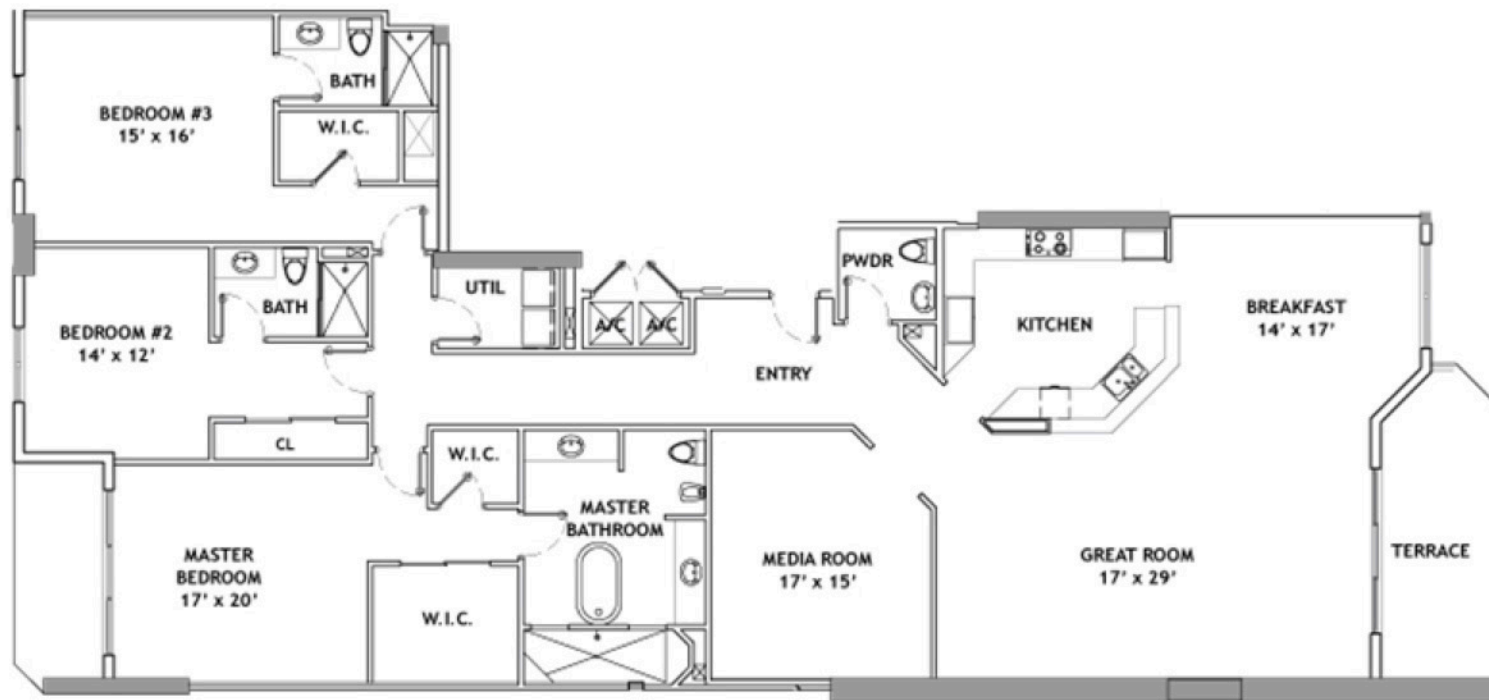

# PENINSULA II

## FLOOR PLAN – MODEL C (4 OF 10)

### MODEL C

3 Bedrooms  
3.5 Bathrooms  
Den/Bedroom  
2 Terraces

Interior: 3,082 ft<sup>2</sup>  
Terrace: 242 ft<sup>2</sup>  
Total: 3,324 ft<sup>2</sup>

Interior: ~ 286 m<sup>2</sup>  
Terrace: ~ 23 m<sup>2</sup>  
Total: ~ 309 m<sup>2</sup>