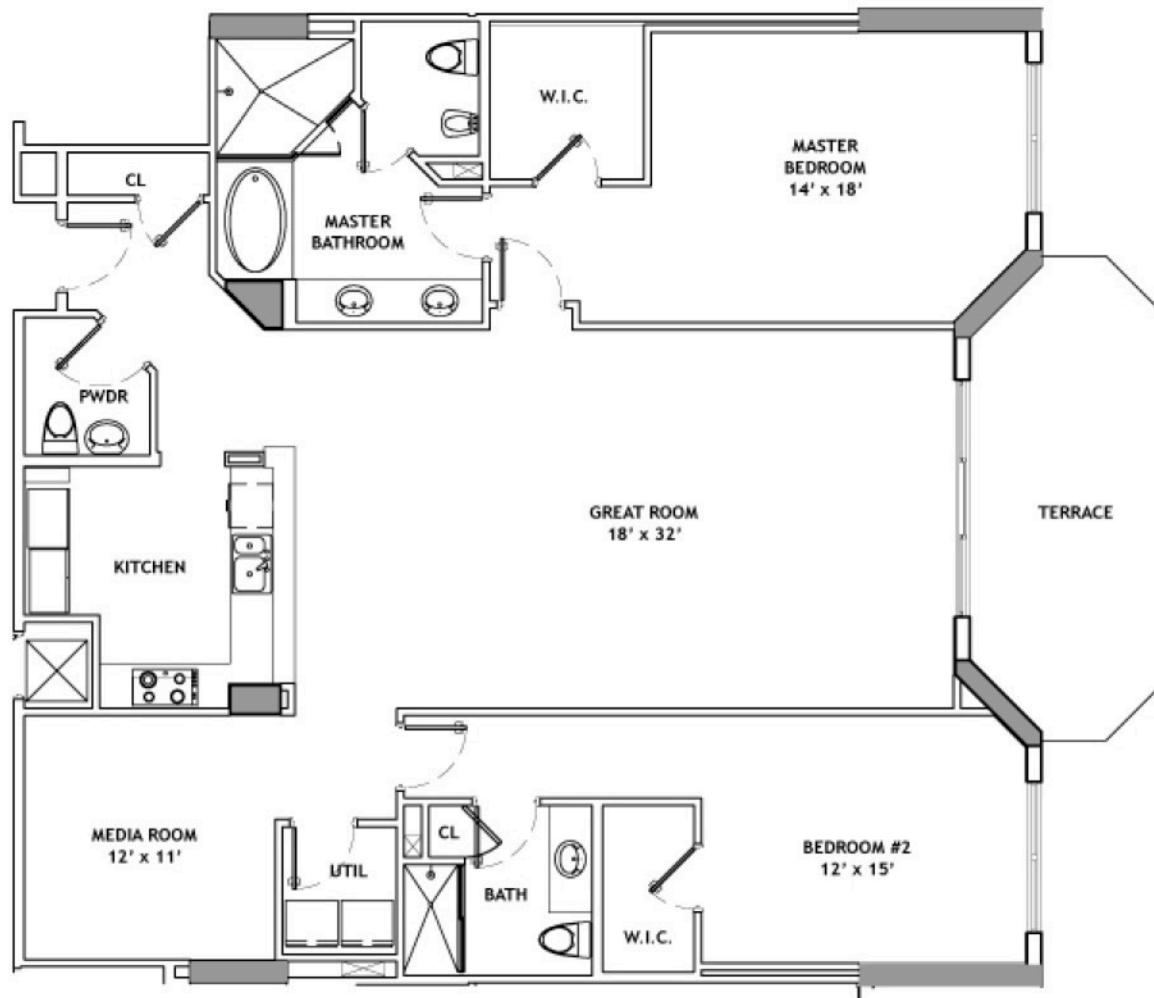

PENINSULA II

FLOOR PLAN – MODEL E (6 OF 10)

MODEL E

2 Bedrooms
2.5 Bathrooms
Den

Interior: 2,003 ft²
Terrace: 189 ft²
Total: 2,192 ft²

Interior: ~ 186 m²
Terrace: ~ 18 m²
Total: ~ 204 m²