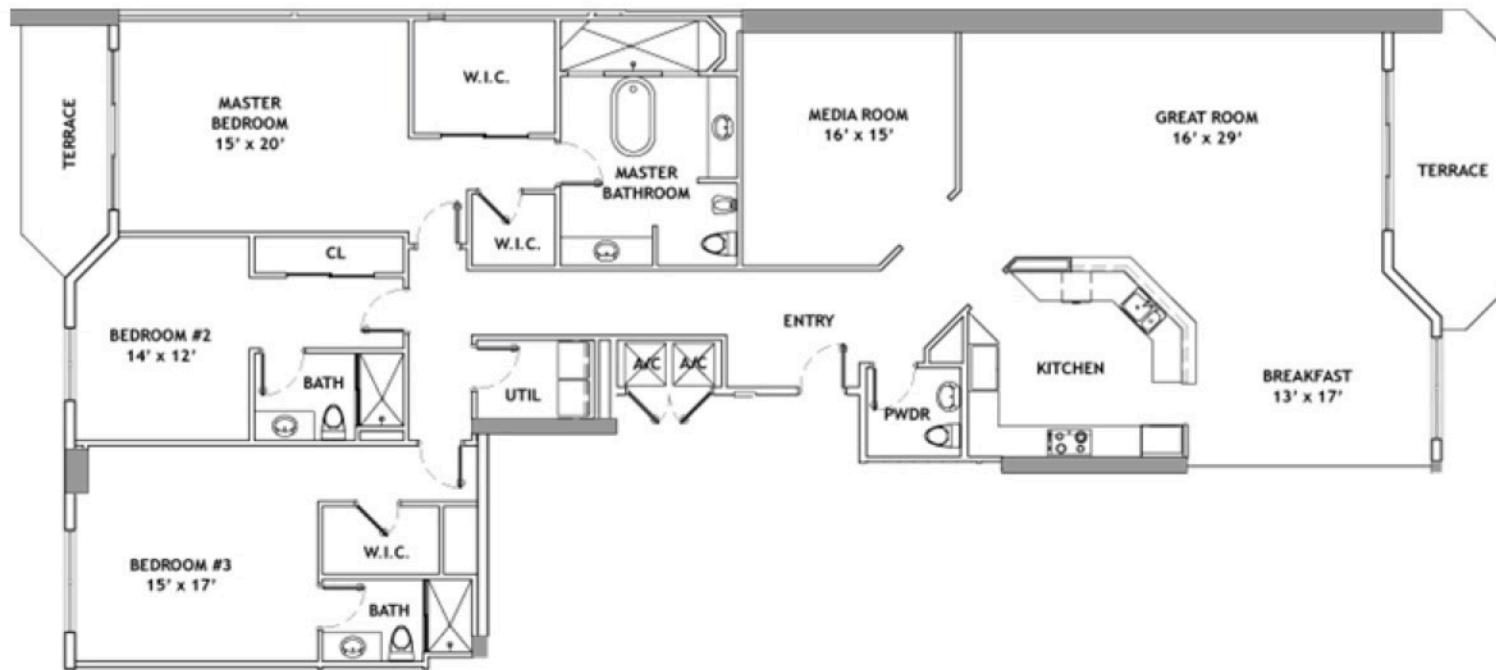

PENINSULA II

FLOOR PLAN – MODEL G (8 OF 10)

MODEL G

3 Bedrooms
3.5 Bathrooms
Media Room
2 Terraces

Interior: 3,069 ft²
Terrace: 249 ft²
Total: 3,318 ft²

Interior: ~ 285 m²
Terrace: ~ 23 m²
Total: ~ 308 m²