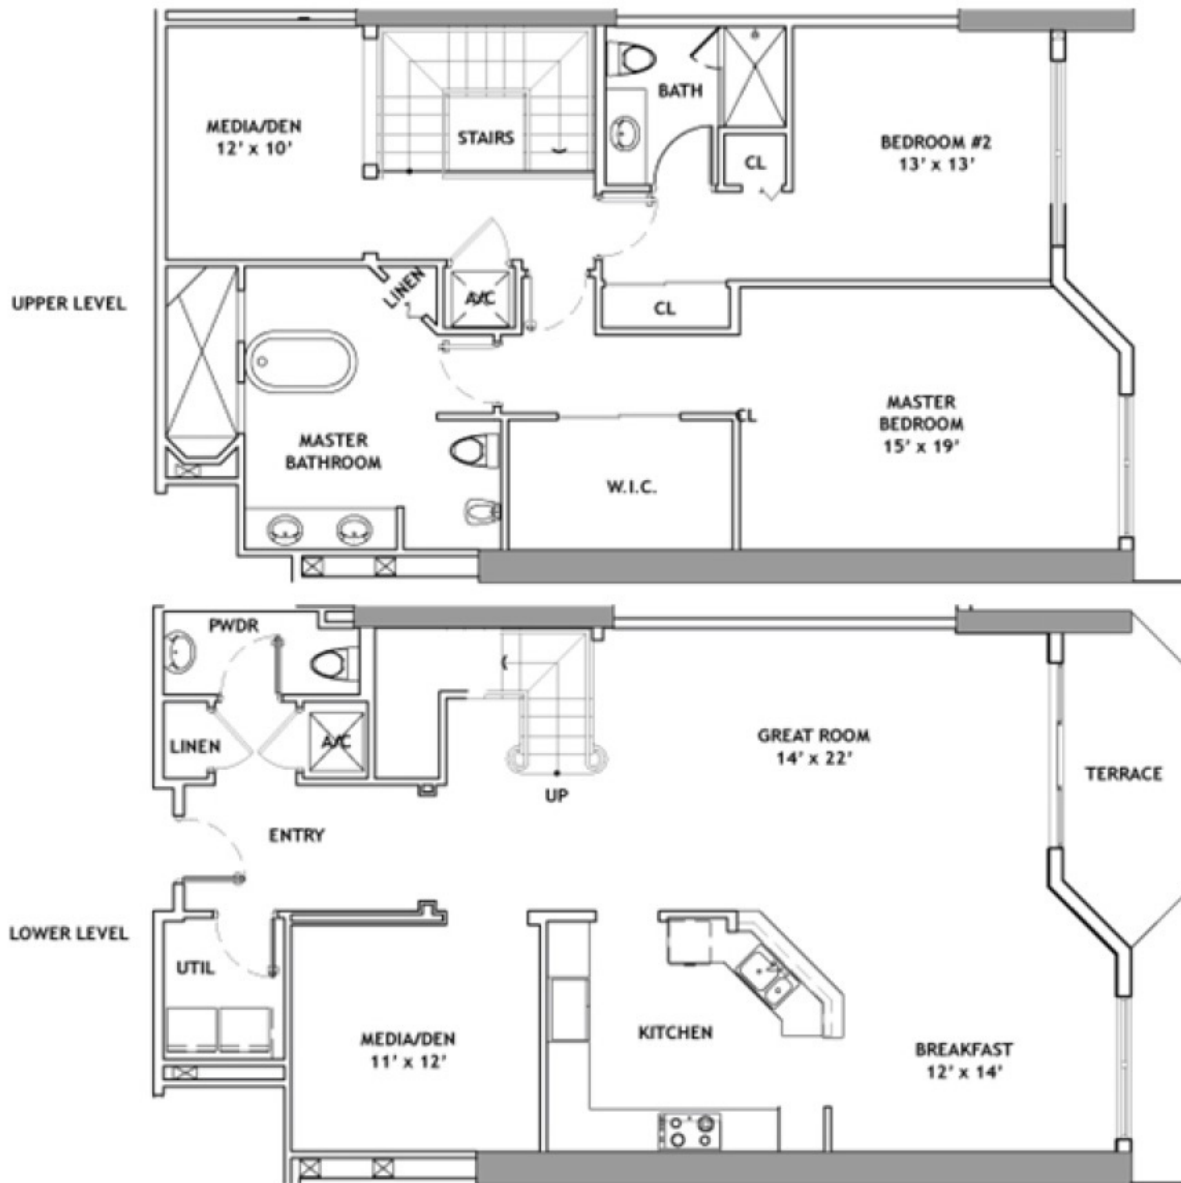

PENINSULA II

FLOOR PLAN – MODEL H (9 OF 10)

MODEL H

2 Bedrooms
2.5 Bathrooms
Den
2 Stories

Interior: 2,433 ft²
Terrace: 87 ft²
Total: 2,520 ft²

Interior: ~ 226 m²
Terrace: ~ 8 m²
Total: ~ 234 m²