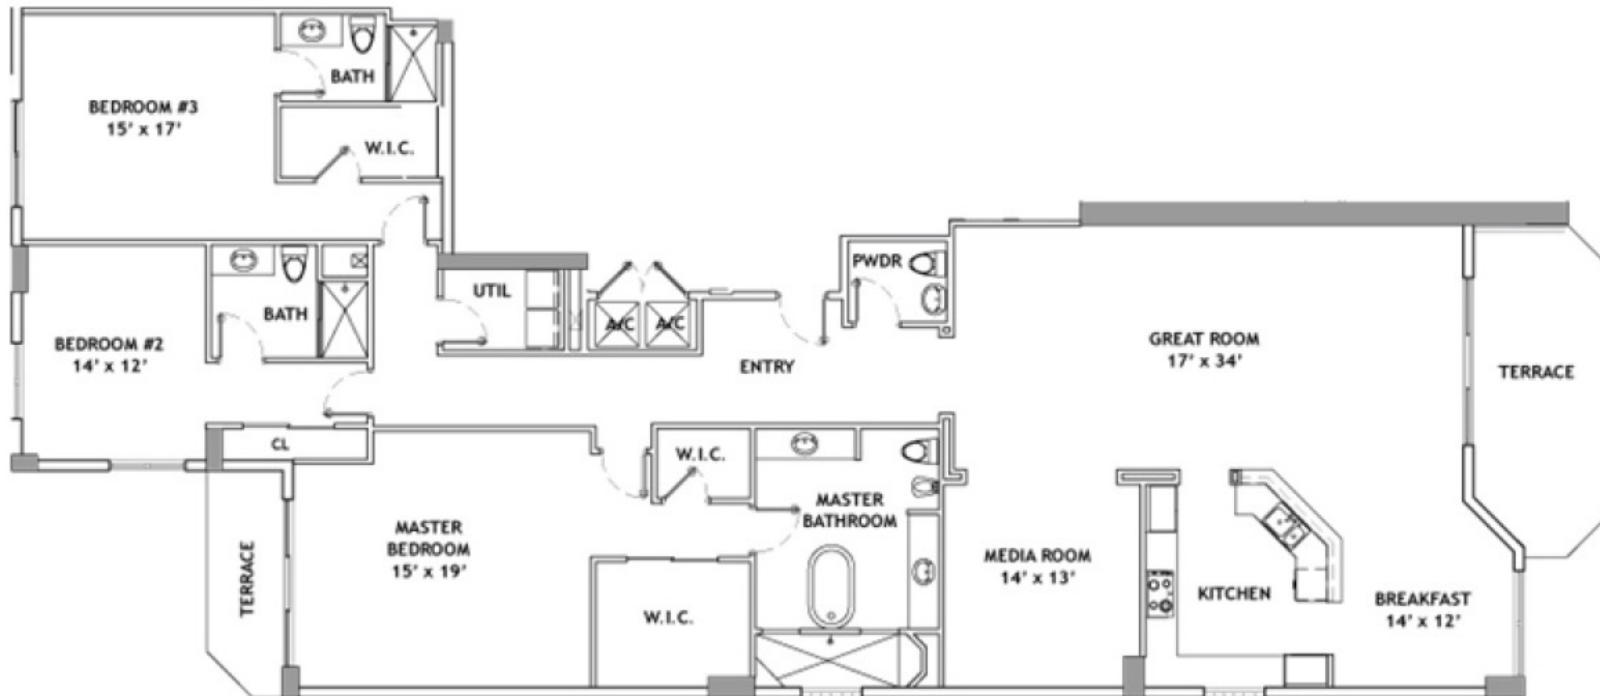

PENINSULA II

FLOOR PLAN – MODEL J (10 OF 10)

MODEL J

3 Bedrooms
3.5 Bathrooms
Media Room
2 Terraces

Interior: 3,073 ft²
Terrace: 202 ft²
Total: 3,327 ft²

Interior: ~ 286 m²
Terrace: ~ 19 m²
Total: ~ 309 m²