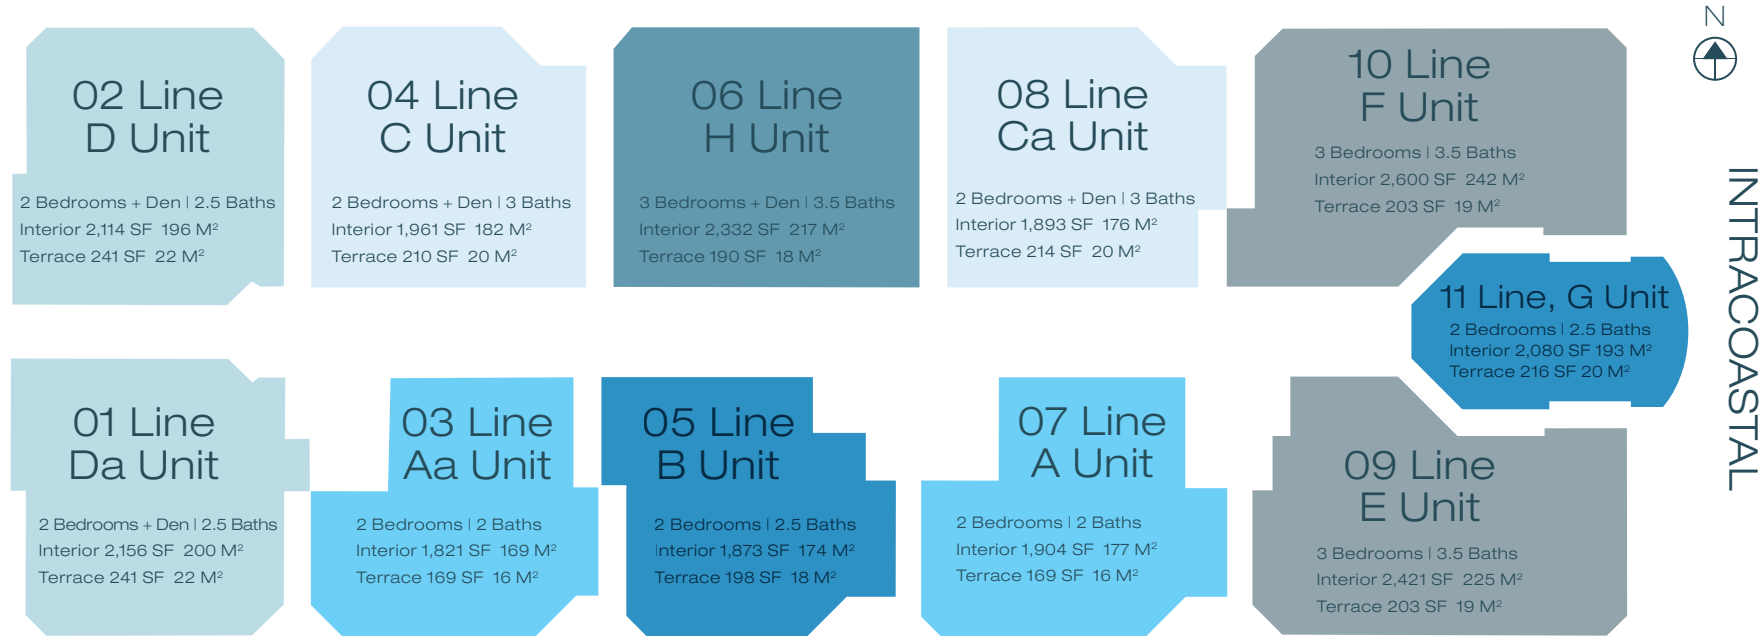

NORTH TOWER

MARINA

-  2 Bed/2 Bath
-  2 Bed/Den/2.5 Bath
-  3 Bed/3.5 Bath
-  2 Bed/2.5 Bath
-  2 Bed/Den/3 Bath
-  3 Beds/Den/3.5 Bath