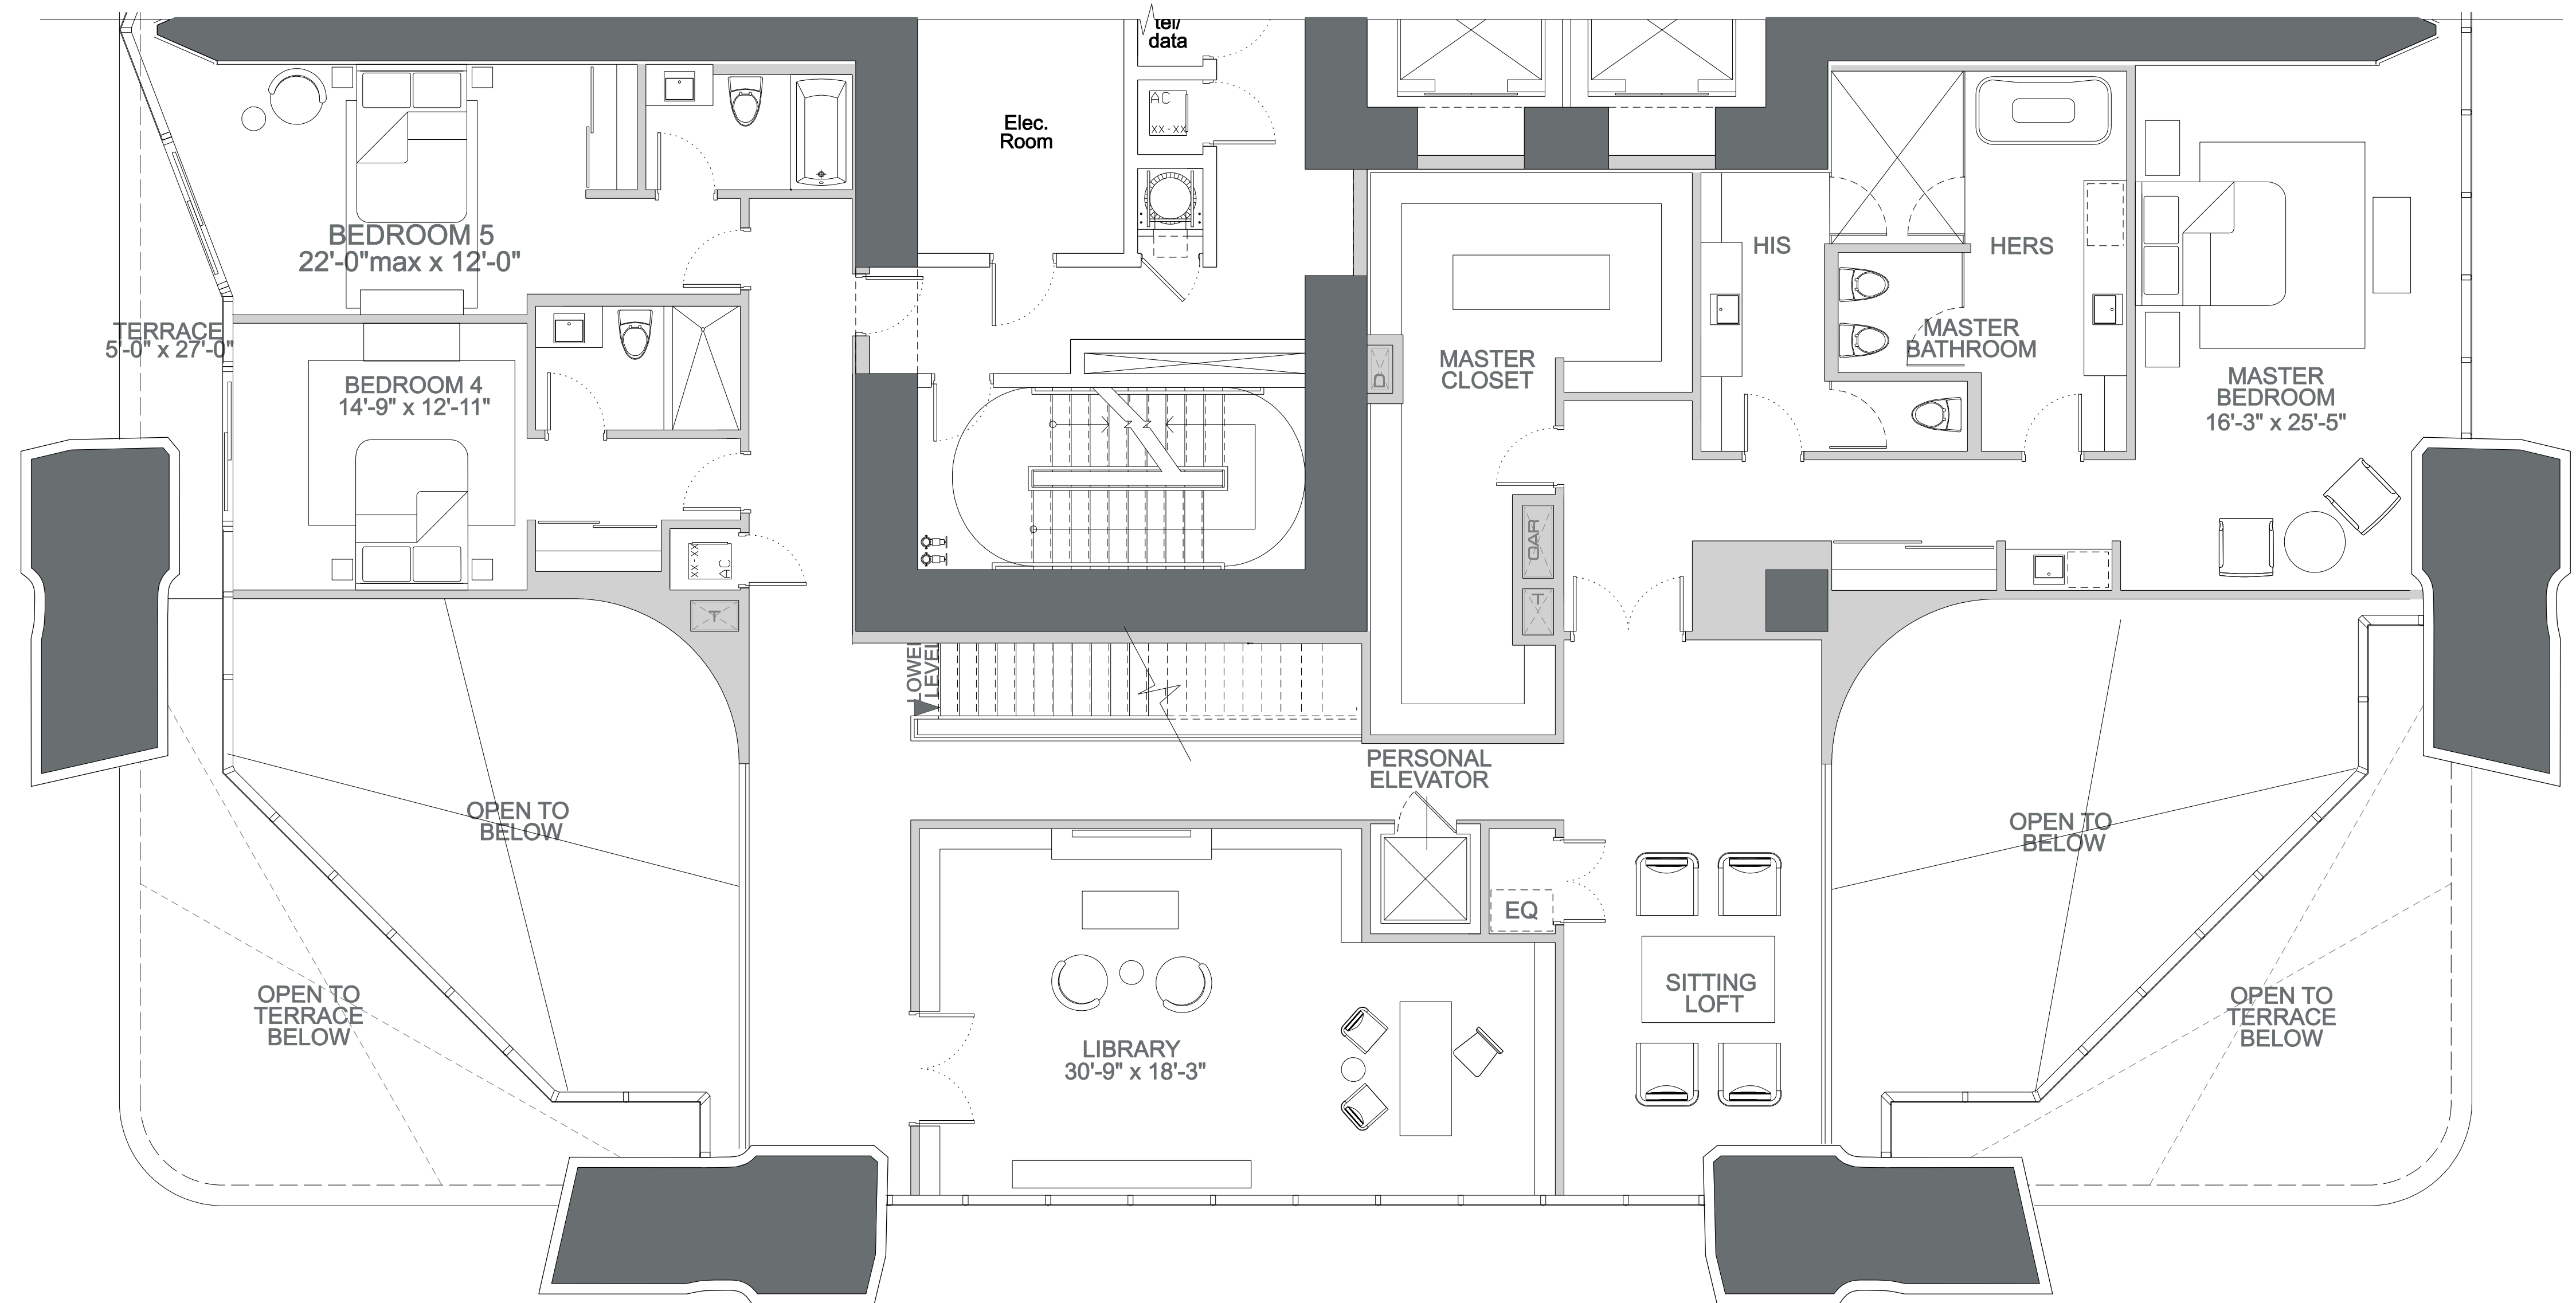

**DUPLEX TOWNHOME**  
LEVEL 10 RESIDENCE 02 (LEVEL 1 of 2)

CONDITIONED SPACE	
LEVEL 1	4560 sf (423.6m <sup>2</sup> )
LEVEL 2	3500 sf (325.2m <sup>2</sup> )
	8060 sf (748.8m <sup>2</sup> )
TERRACE	
LEVEL 1	752 sf (69.9m <sup>2</sup> )
LEVEL 2	82 sf (7.6m <sup>2</sup> )
	834 sf (77.5m <sup>2</sup> )
TOTAL : 8894 sf (826.3m <sup>2</sup> )	

ONE THOUSAND **MUSEUM**  
BY ZAHA HADID

SCALE 1/8"=1'-0"

**DUPLEX TOWNHOME**  
LEVEL 11 RESIDENCE 01 (LEVEL 2 of 2)

CONDITIONED SPACE	
LEVEL 1 .....	4560 sf (423.6m <sup>2</sup> )
LEVEL 2 .....	3500 sf (325.2m <sup>2</sup> )
	8060 sf (748.8m <sup>2</sup> )
TERRACE	
LEVEL 1 .....	752 sf (69.9m <sup>2</sup> )
LEVEL 2 .....	82 sf (7.6m <sup>2</sup> )
	834 sf (77.5m <sup>2</sup> )
TOTAL: 8894 sf (826.3m <sup>2</sup> )	

ONE THOUSAND **MUSEUM**  
BY ZAHA HADID

SCALE 1/8"=1'-0"