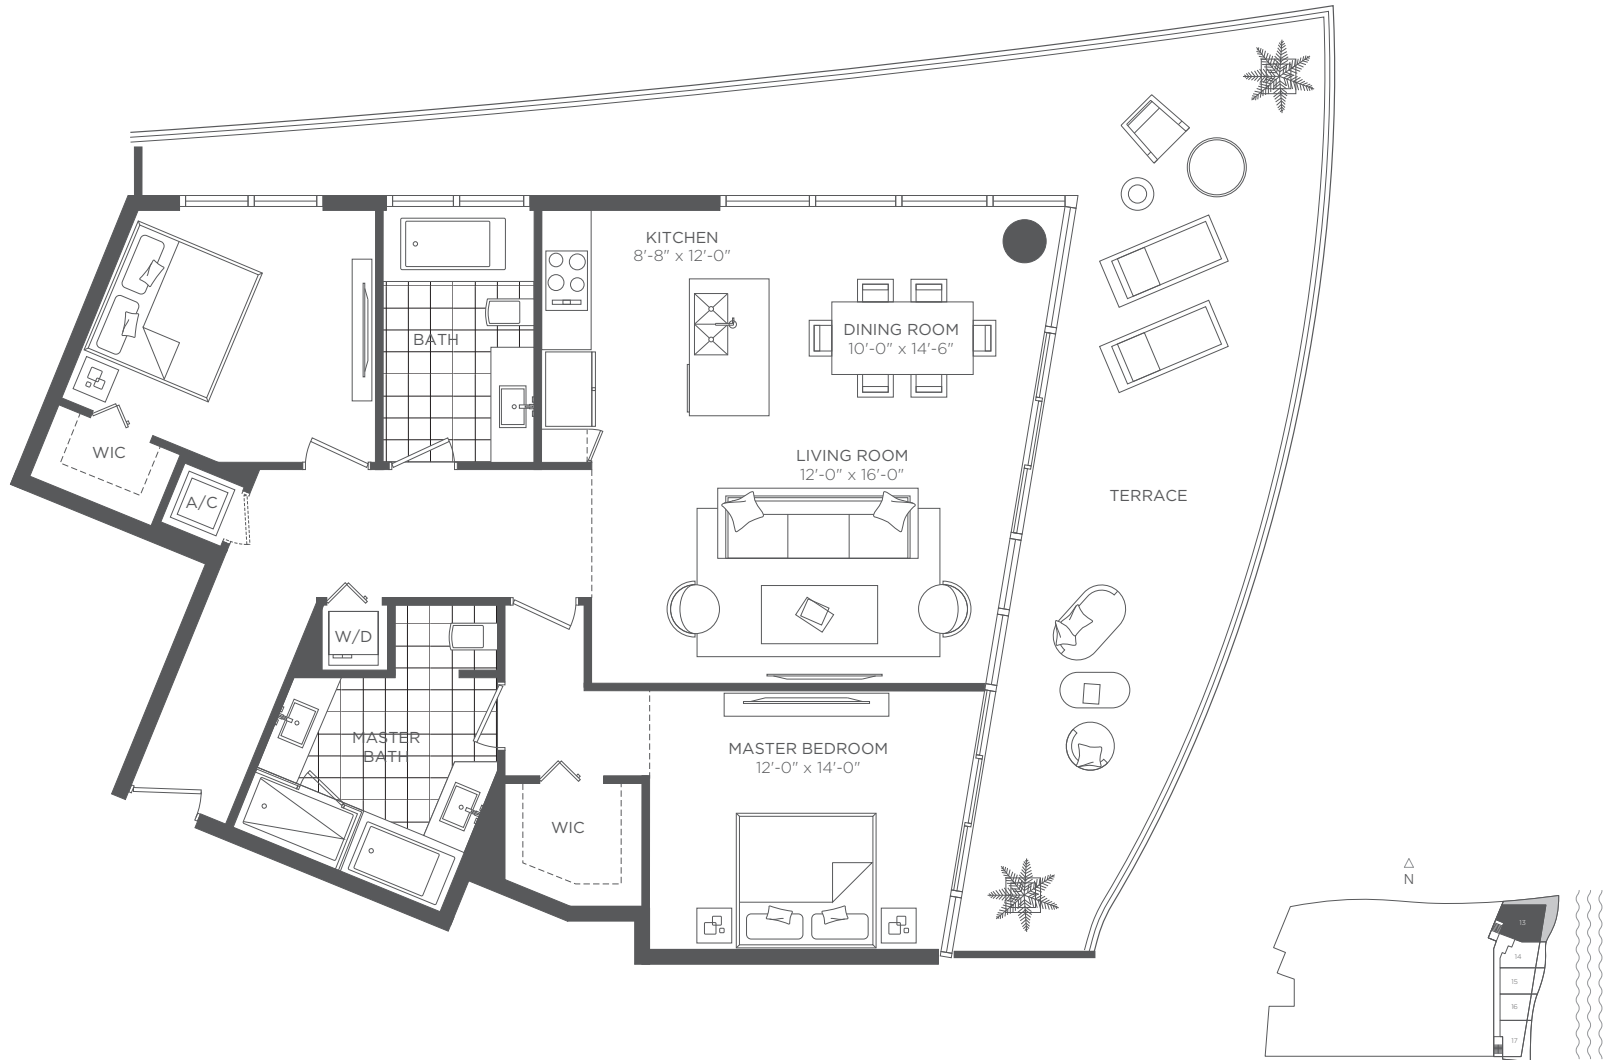

HYDE RESORT & RESIDENCES
HOLLYWOOD FLORIDA

RESIDENCE F1
2 BEDROOMS 2 BATHS

A/C INTERIOR AREA	1,355 SQ.FT.
TERRACE AREA	660 SQ.FT.
TOTAL RESIDENCE	2,050 SQ.FT.