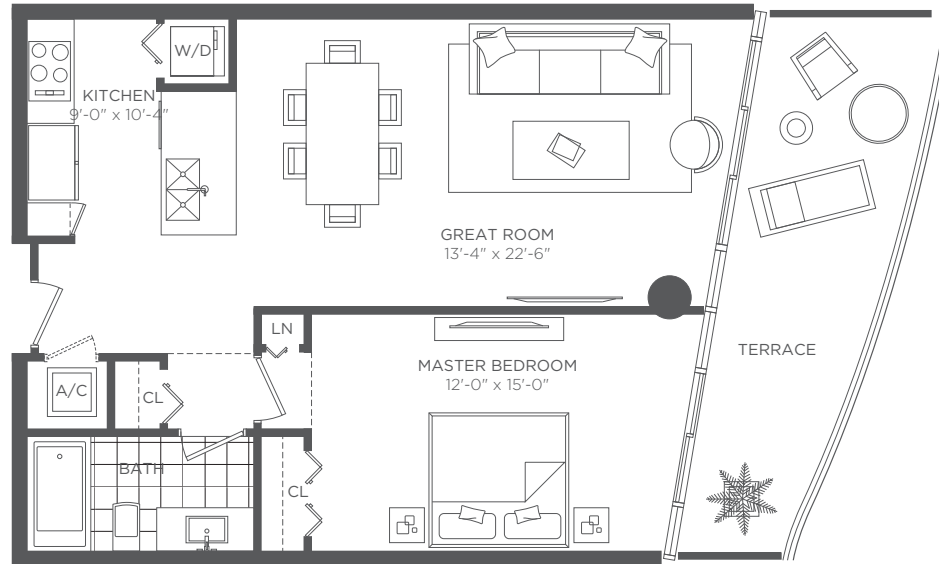

HYDE RESORT & RESIDENCES  
HOLLYWOOD FLORIDA

RESIDENCE F3  
1 BEDROOM 1 BATH

|                   |            |
|-------------------|------------|
| A/C INTERIOR AREA | 800 SQ.FT. |
| TERRACE AREA      | 180 SQ.FT. |
| TOTAL RESIDENCE   | 980 SQ.FT. |