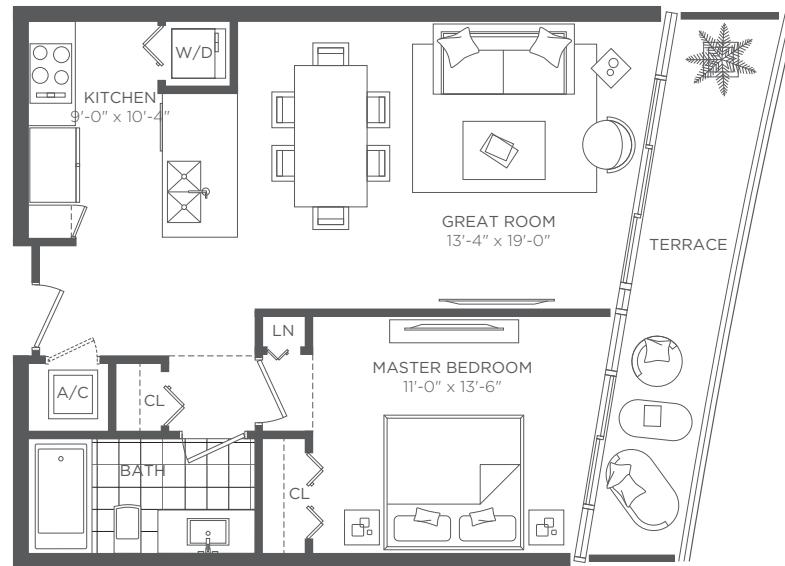

HYDE RESORT & RESIDENCES
HOLLYWOOD FLORIDA

RESIDENCE F4

1 BEDROOM 1 BATH

A/C INTERIOR AREA	705 SQ.FT.
TERRACE AREA	120 SQ.FT.
TOTAL RESIDENCE	825 SQ.FT.