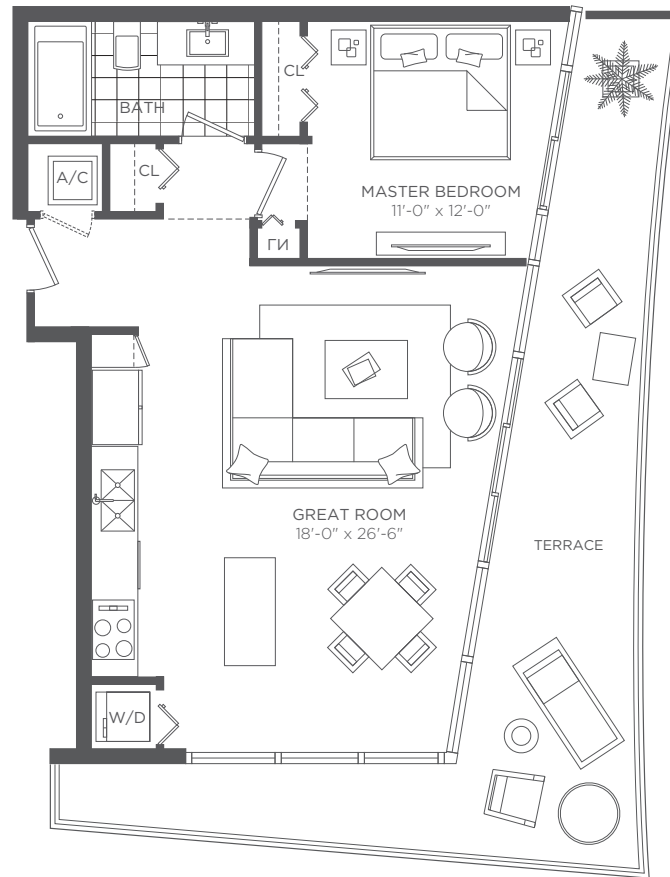

HYDE RESORT & RESIDENCES
HOLLYWOOD FLORIDA

RESIDENCE F5

1 BEDROOM 1 BATH

A/C INTERIOR AREA	730 SQ.FT.
TERRACE AREA	340 SQ.FT.
TOTAL RESIDENCE	1,070 SQ.FT.