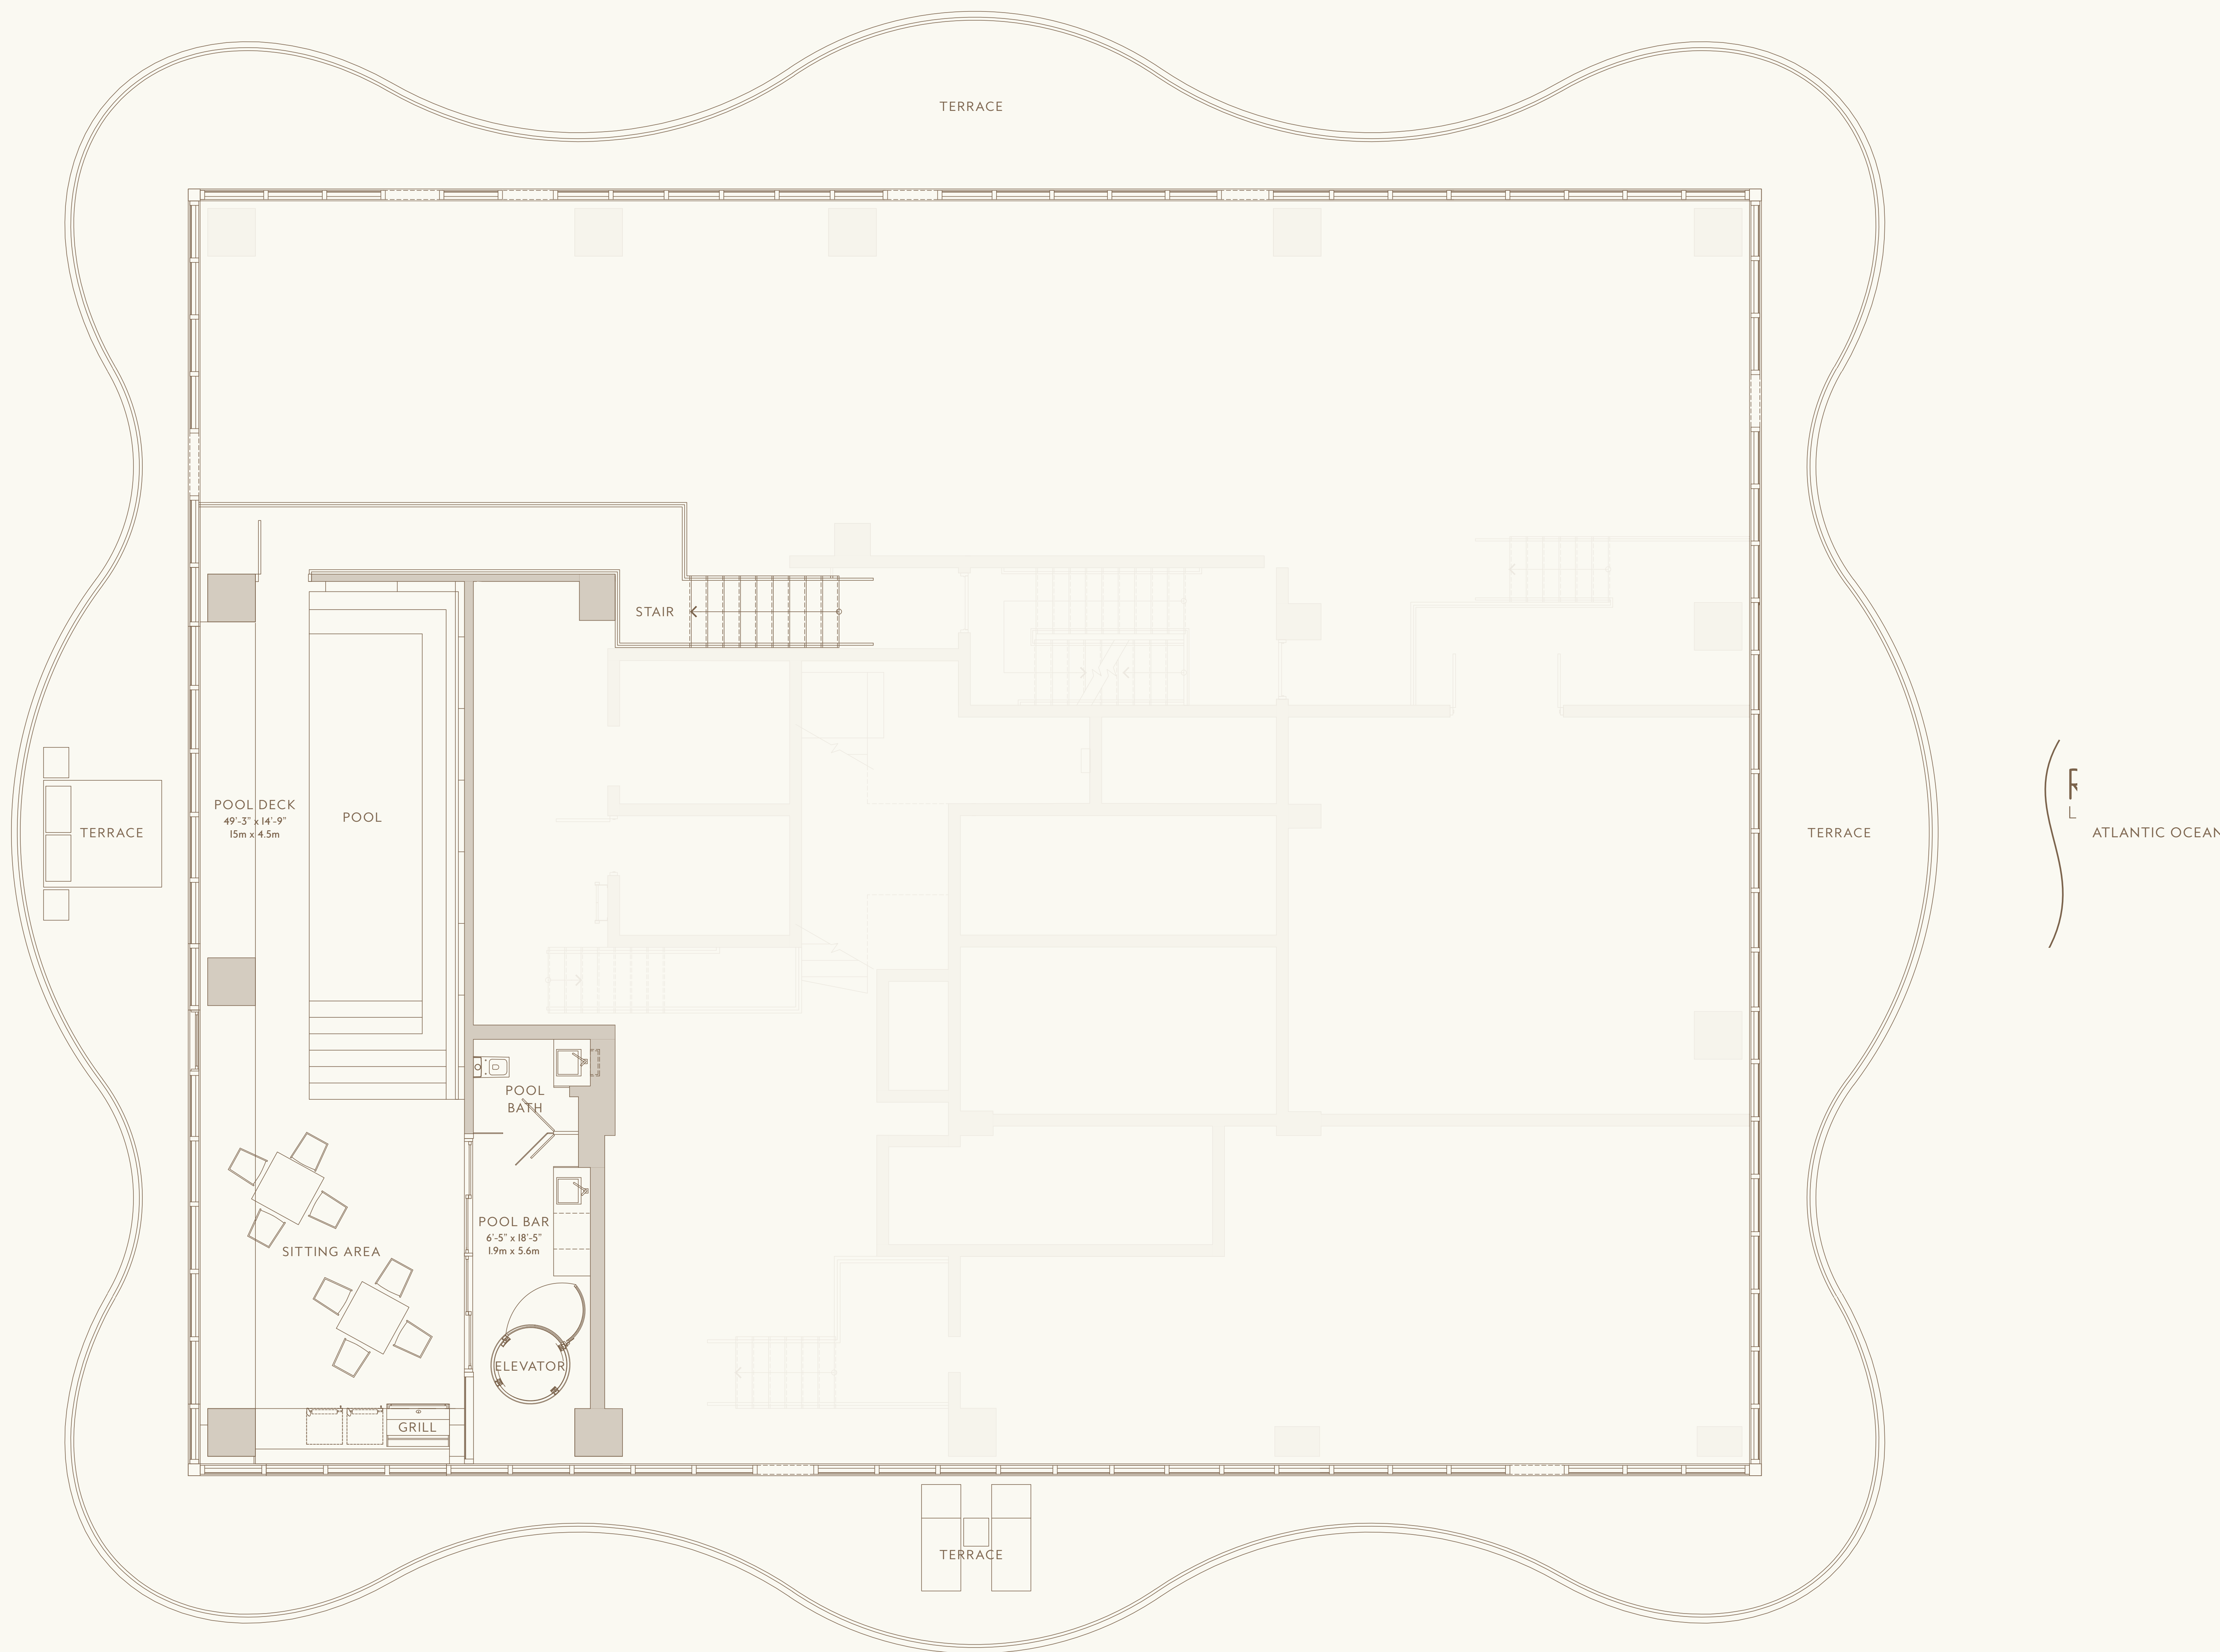

PENTHOUSE
FLOOR FOURTY-THREE / LEVEL ONE

5 BEDROOMS, 6 FULL BATHS,
2 HALF BATHS AND POOL BATH
STAFF QUARTERS, PRIVATE SPA, GAME ROOM,
MOVIE THEATRE AND ROOF TERRACE POOL DECK

	TOTAL SQ FT	TOTAL SQ M
RESIDENCE	10,755	999.2
TERRACE + ROOF TOP	6,050	562
TOTAL	16,805	1,561.2

PENTHOUSE
FLOOR FORTY-FOUR / LEVEL TWO

5 BEDROOMS, 6 FULL BATHS,
2 HALF BATHS AND POOL BATH
STAFF QUARTERS, PRIVATE SPA, GAME ROOM,
MOVIE THEATRE AND ROOF TERRACE POOL DECK

	TOTAL SQ FT	TOTAL SQ M
RESIDENCE	10,755	999.2
TERRACE + ROOF TOP	6,050	562
TOTAL	16,805	1,561.2