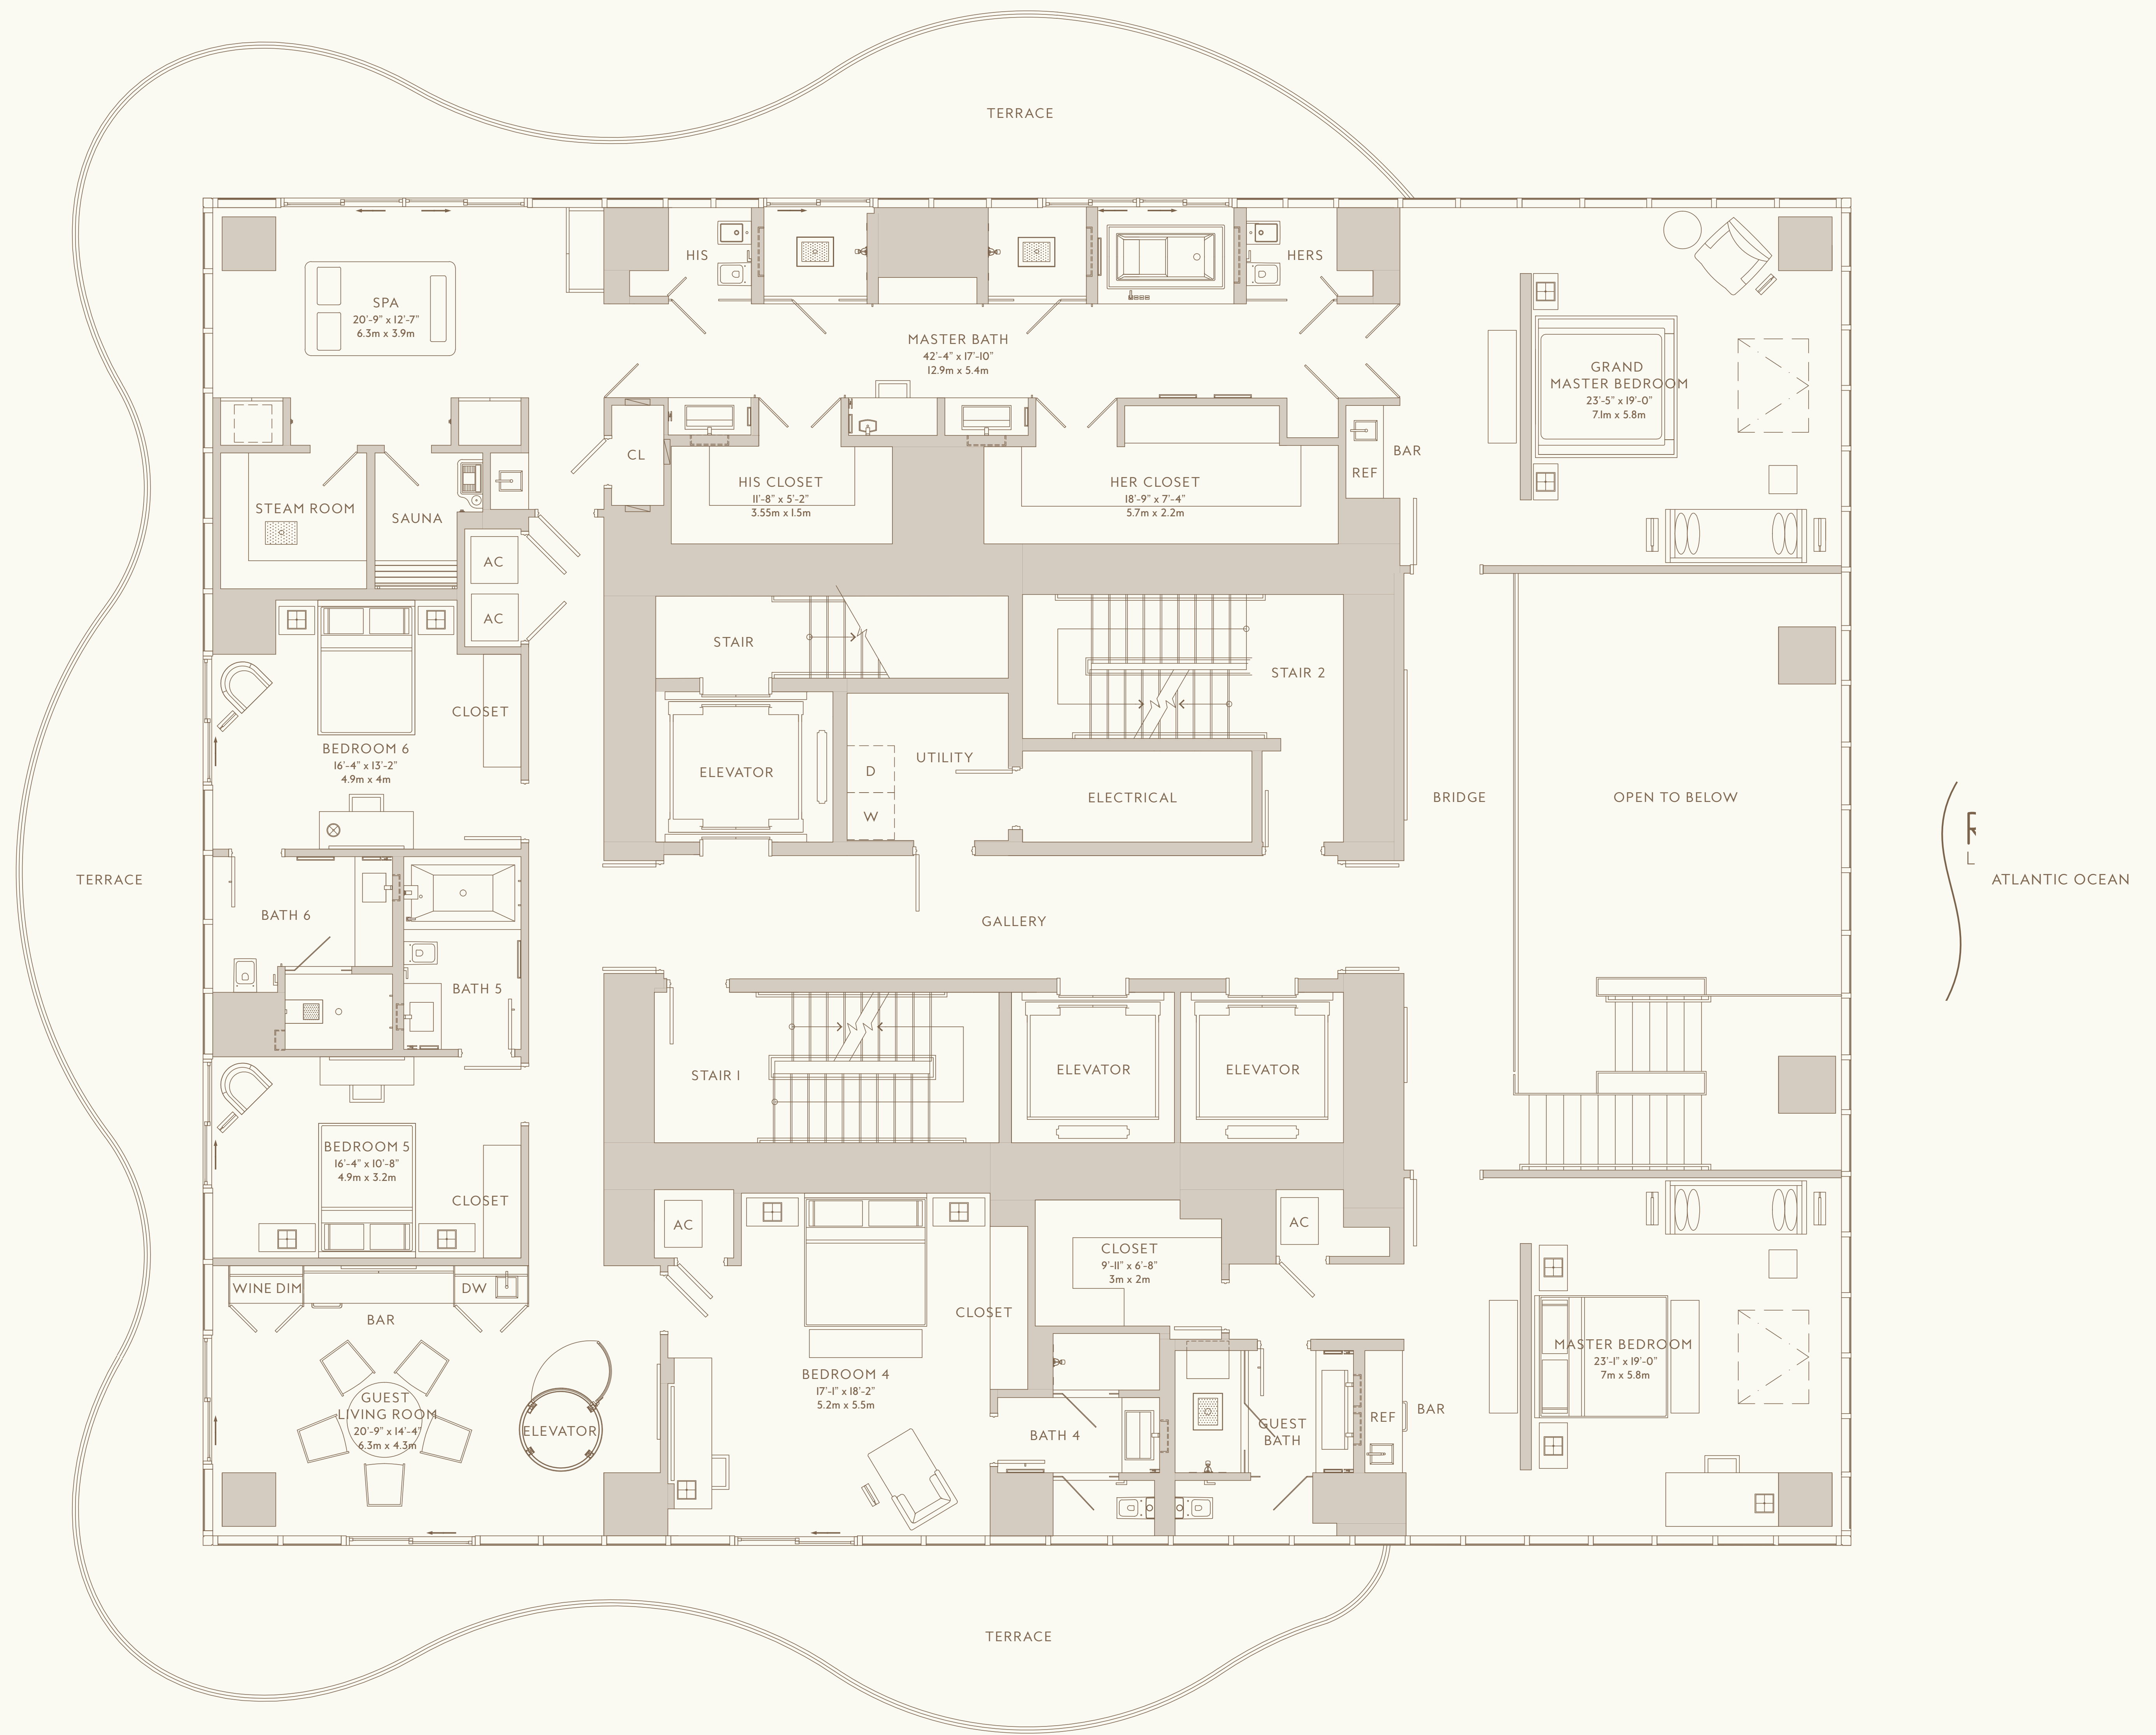

PENTHOUSE
FLOOR FOURTY-THREE / LEVEL ONE

5 BEDROOMS, 6 FULL BATHS,
2 HALF BATHS AND POOL BATH
STAFF QUARTERS, PRIVATE SPA, GAME ROOM,
MOVIE THEATRE AND ROOF TERRACE POOL DECK

	TOTAL SQ FT	TOTAL SQ M
RESIDENCE	10,755	999.2
TERRACE + ROOF TOP	6,050	562
TOTAL	16,805	1,561.2

PENTHOUSE
FLOOR FORTY-FOUR / LEVEL TWO

5 BEDROOMS, 6 FULL BATHS,
2 HALF BATHS AND POOL BATH
STAFF QUARTERS, PRIVATE SPA, GAME ROOM,
MOVIE THEATRE AND ROOF TERRACE POOL DECK

	TOTAL SQ FT	TOTAL SQ M
RESIDENCE	10,755	999.2
TERRACE + ROOF TOP	6,050	562
TOTAL	16,805	1,561.2

PENTHOUSE
ROOF TOP / LEVEL THREE

5 BEDROOMS, 6 FULL BATHS,
2 HALF BATHS AND POOL BATH
STAFF QUARTERS, PRIVATE SPA, GAME ROOM,
MOVIE THEATRE AND ROOF TERRACE POOL DECK

	TOTAL SQ FT	TOTAL SQ M
RESIDENCE	10,755	999.2
TERRACE + ROOF TOP	6,050	562
TOTAL	16,805	1,561.2