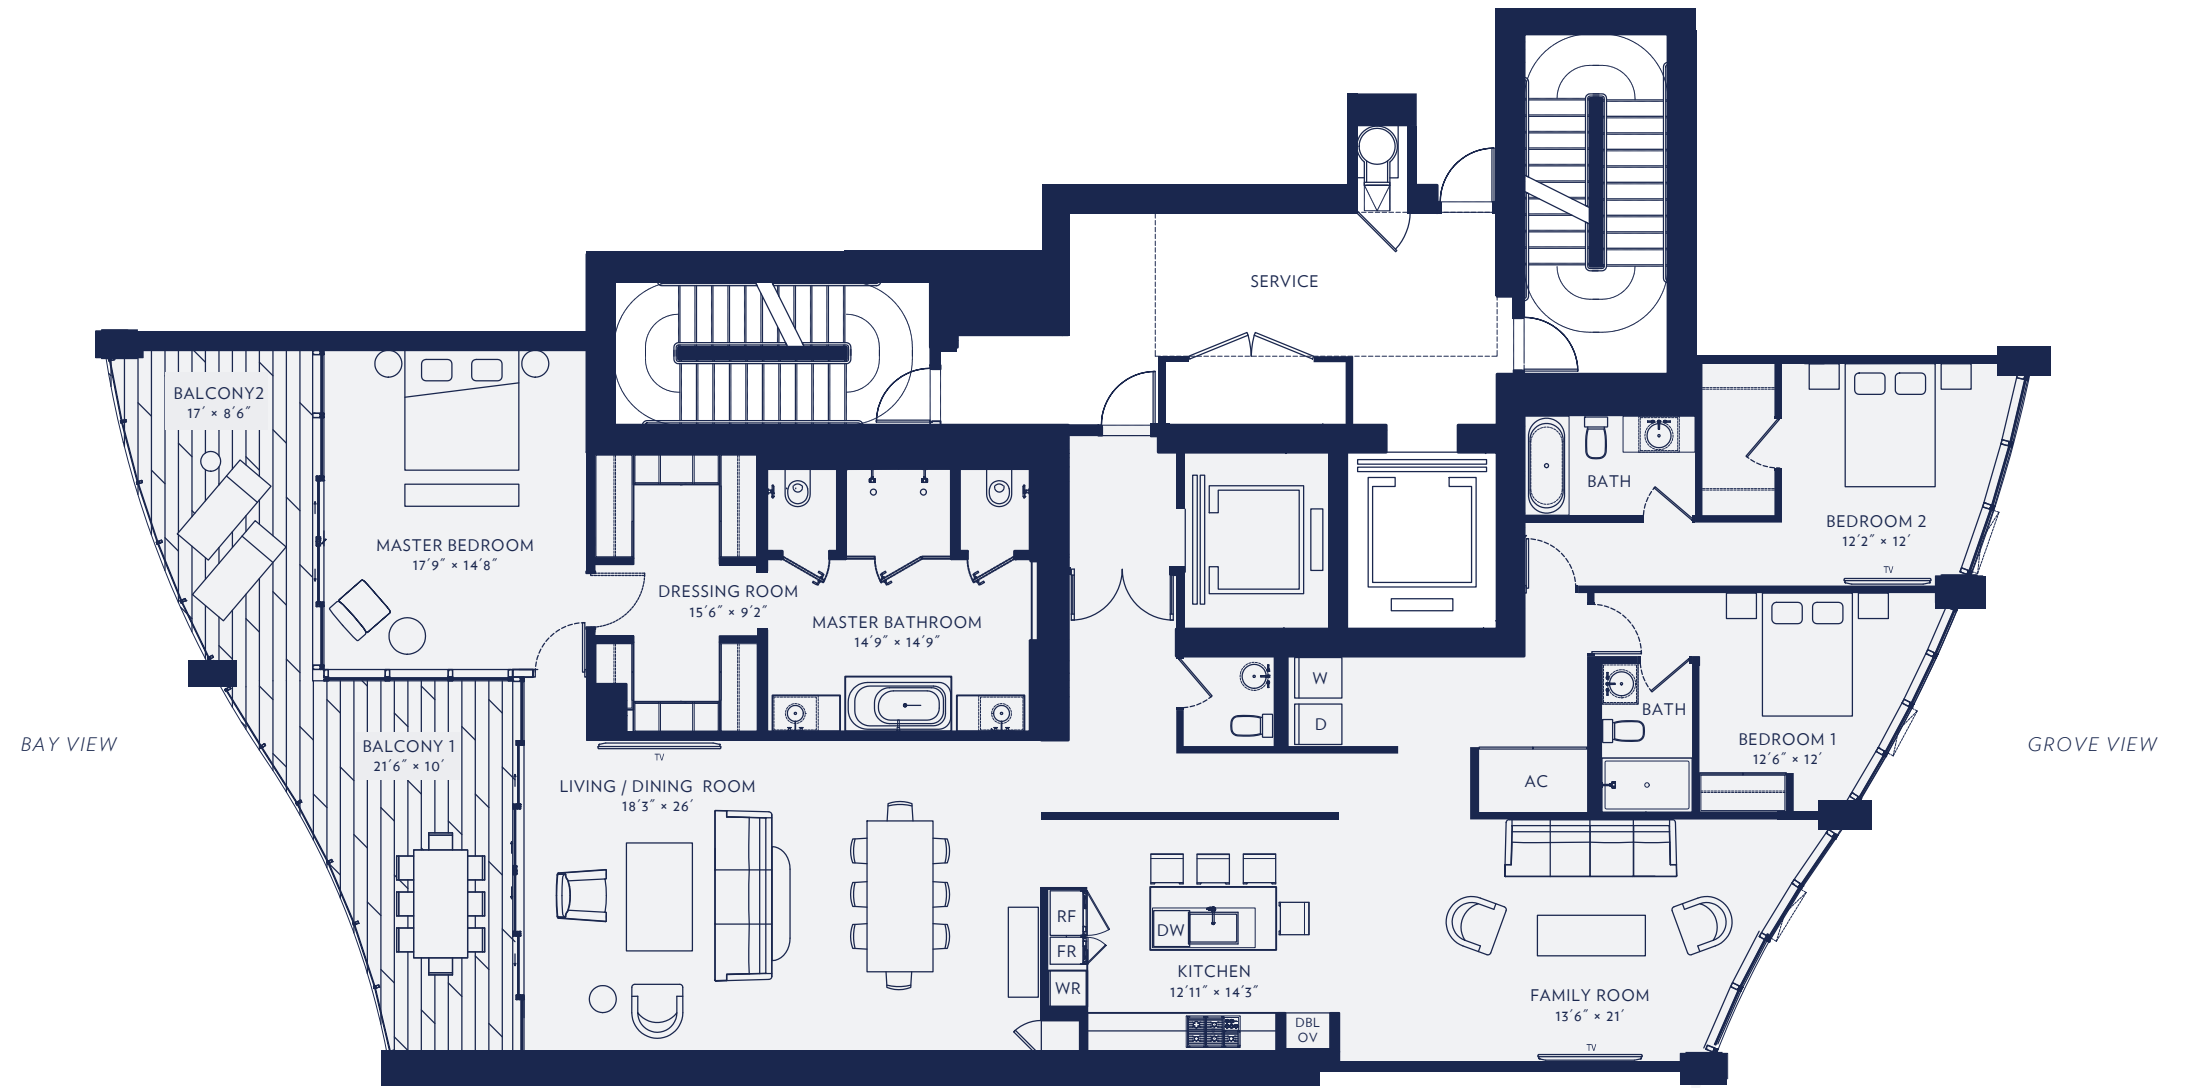

PARK GROVE

OMA · REM KOOLHAAS

Coconut Grove, Miami

TOWER 2 RESIDENCE B

2,884 SQ FT INTERIOR
393 SQ FT EXTERIOR

investinmiami.com

Broker participation welcome. Oral representation cannot be relied upon as correctly stating the presentation of the Developer, for correct representation, make reference to the documents required by section 718.503 Florida Statutes, to be furnished by the Developer or Buyer or Lessee. Not an offer where prohibited by State Statutes. Plans, features and amenities subject to change without notice. All illustrations and plans are artist conceptual renderings and are subject to change without notice. This advertisement does not constitute an offer in the states of NY or NJ or any jurisdiction where prior registration or other qualification is required.