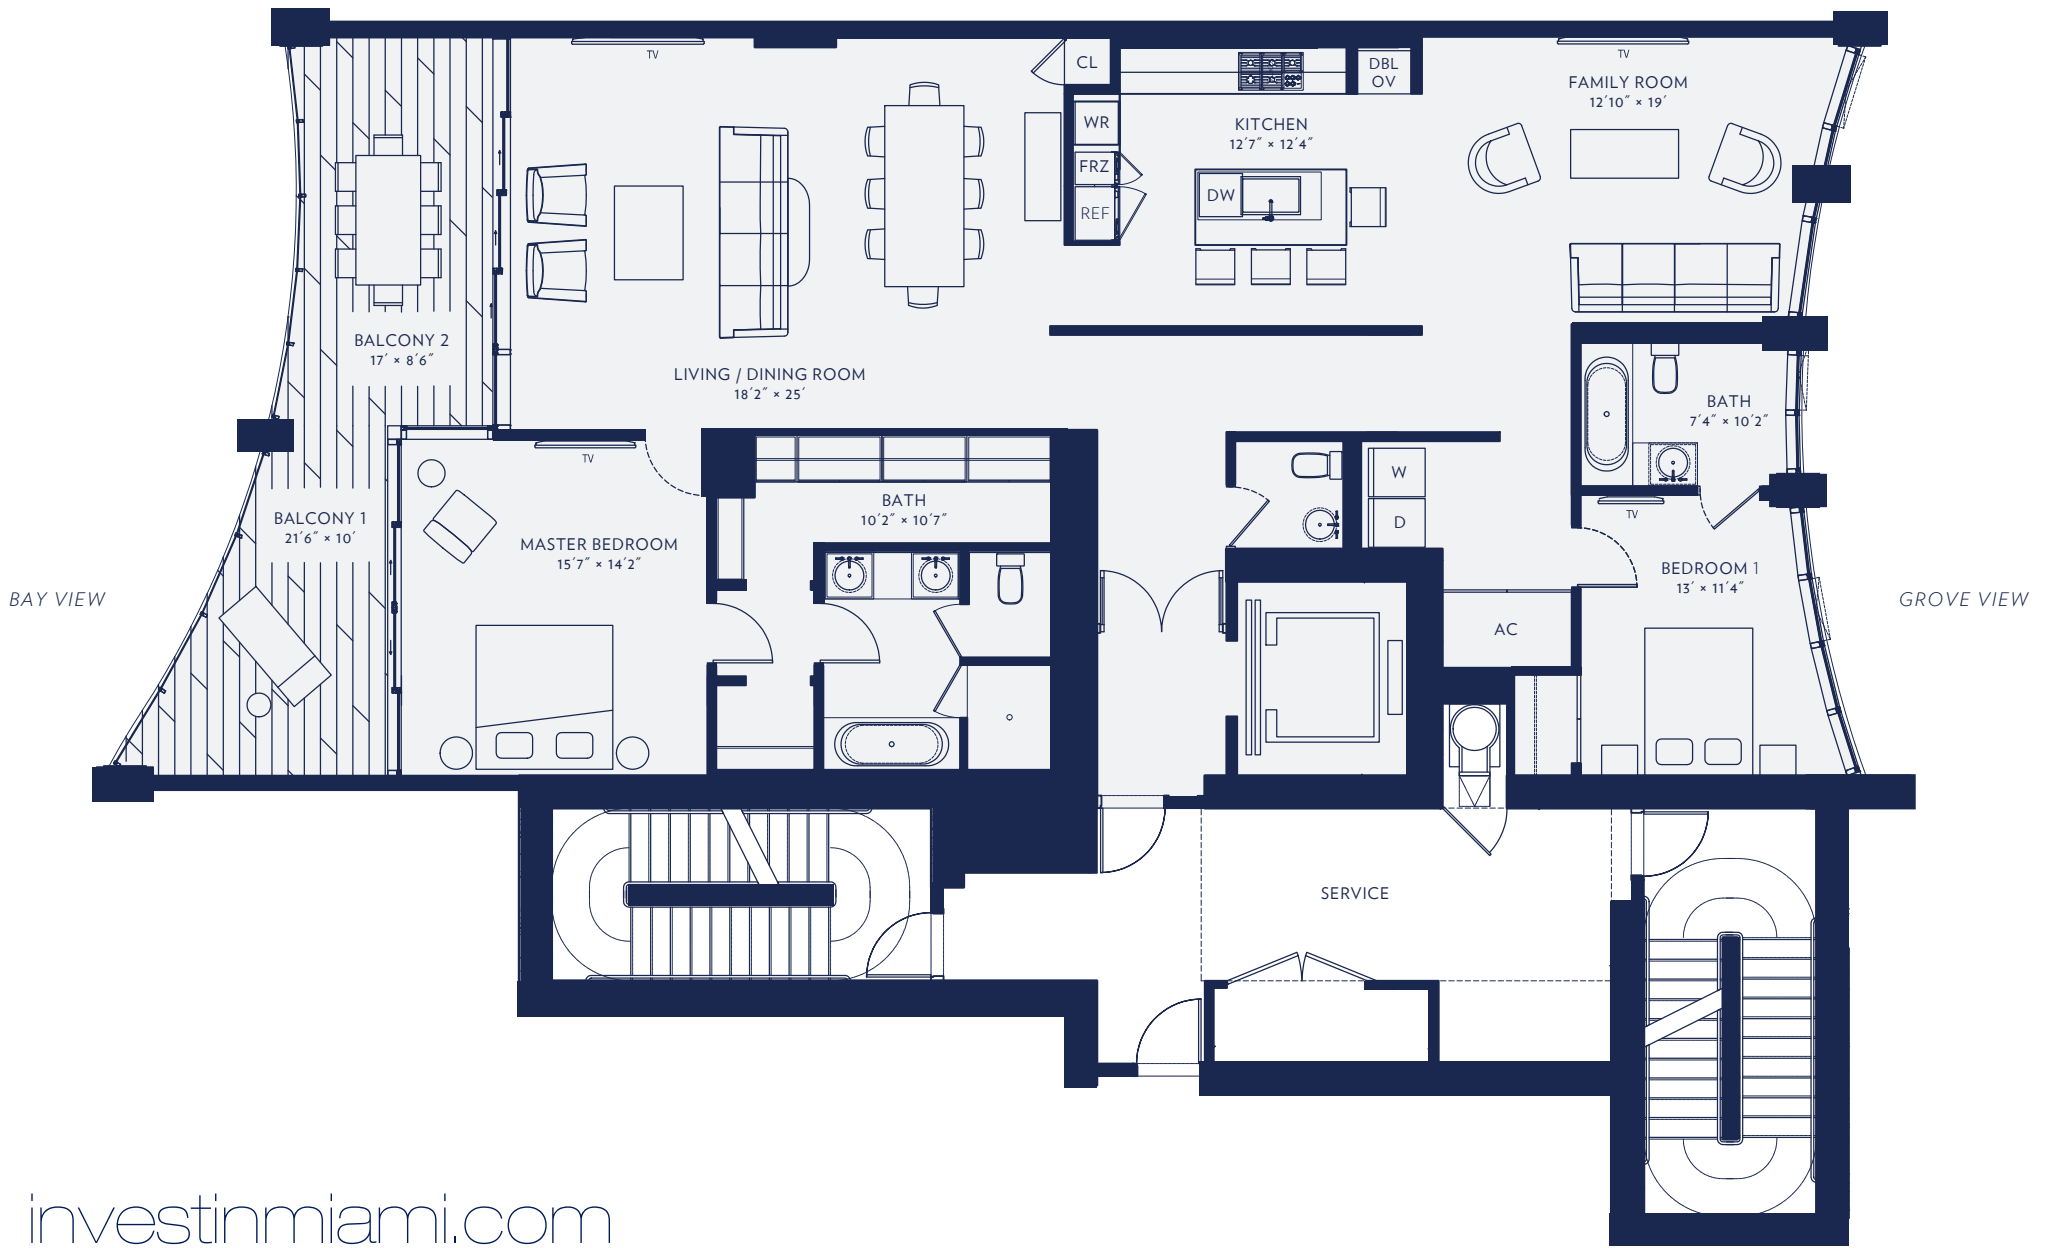

PARK GROVE

OMA · REM KOOLHAAS

Coconut Grove, Miami

TOWER 2 RESIDENCE C

2,232 SQ FT INTERIOR
314 SQ FT EXTERIOR

investinmiami.com

Broker participation welcome. Oral representation cannot be relied upon as correctly stating the presentation of the Developer, for correct representation, make reference to the documents required by section 718.503 Florida Statutes, to be furnished by the Developer or Buyer or Lessee. Not an offer where prohibited by State Statutes. Plans, features and amenities subject to change without notice. All illustrations and plans are artist conceptual renderings and are subject to change without notice. This advertisement does not constitute an offer in the states of NY or NJ or any jurisdiction where prior registration or other qualification is required.