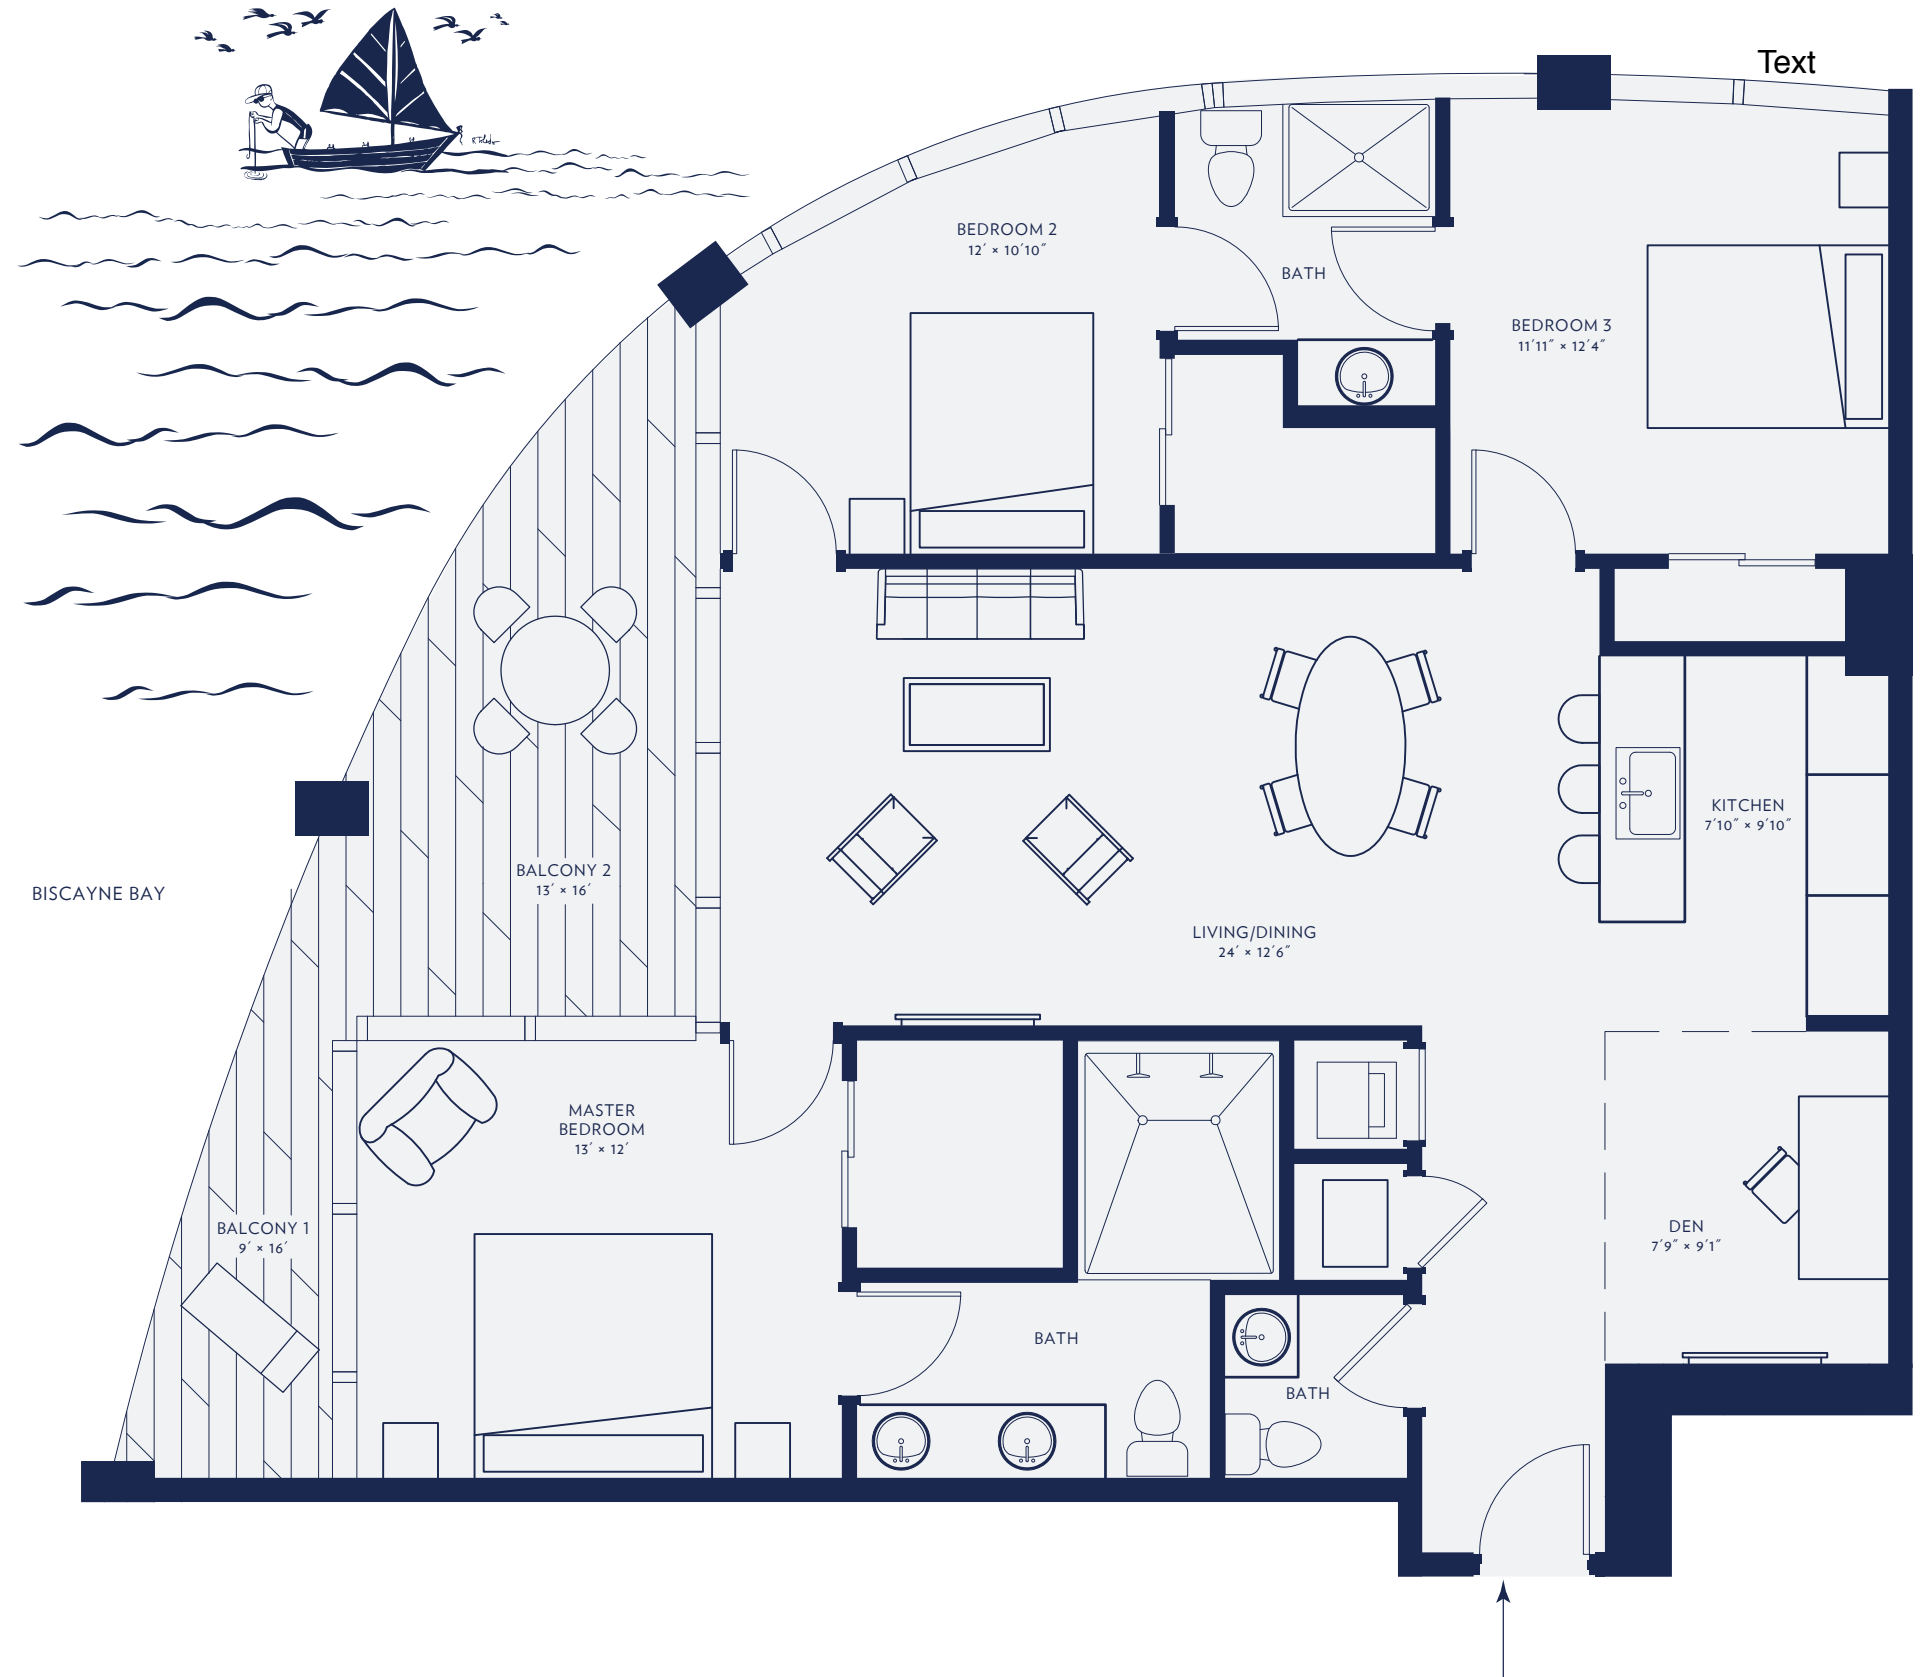

PARK GROVE CLUB RESIDENCES

OMA · REM KOOLHAAS

Coconut Grove, Miami

RESIDENCE 1

1,359 SQ FT · 126 SQ M INTERIOR

201 SQ FT · 19 SQ M EXTERIOR

1,560 SQ FT · 145 SQ M TOTAL

3 BEDROOMS WITH DEN

2 BATHROOMS

1 POWDER ROOM

PARK GROVE CLUB RESIDENCES

TWO PARK GROVE

ONE PARK GROVE

BAY VIEW

Broker participation welcome. Oral representation cannot be relied upon as correctly stating the representation of the Developer, for correct representation, make reference to the documents required by section 718.503 Florida Statutes, to be furnished by the Developer or Buyer or Lessee. Not an offer where prohibited by State Statutes. Plans, features and amenities subject to change without notice. All illustrations and plans are artist conceptual renderings and are subject to change without notice. This advertisement does not constitute an offer in the states of NY or NJ or any jurisdiction where prior registration or other qualification is required.