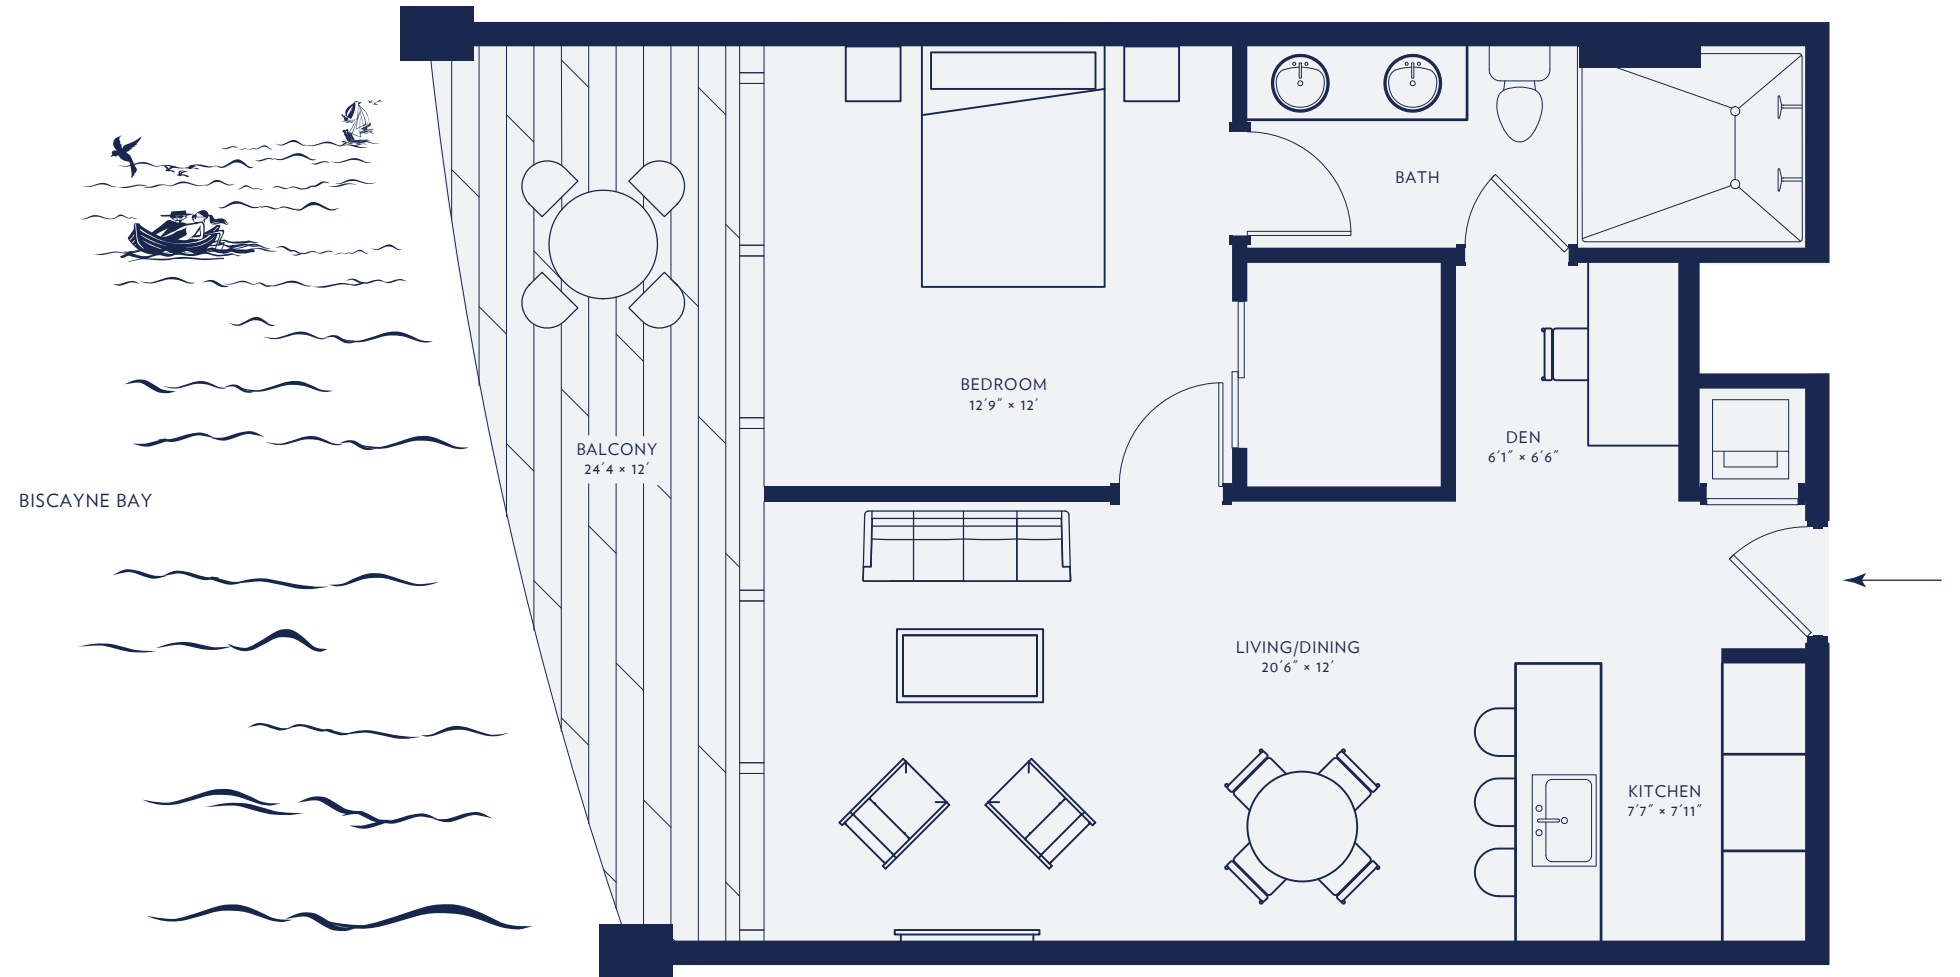

PARK GROVE CLUB RESIDENCES

OMA · REM KOOLHAAS

Coconut Grove, Miami

RESIDENCE 3

747 SQ FT · 69 SQ M INTERIOR

151 SQ FT · 14 SQ M EXTERIOR

898 SQ FT · 83 SQ M TOTAL

1 BEDROOM WITH DEN

1 BATHROOM

PARK GROVE CLUB RESIDENCES

TWO PARK GROVE

ONE PARK GROVE

BAY VIEW

Broker participation welcome. Oral representation cannot be relied upon as correctly stating the representation of the Developer, for correct representation, make reference to the documents required by section 718.503 Florida Statutes, to be furnished by the Developer or Buyer or Lessee. Not an offer where prohibited by State Statutes. Plans, features and amenities subject to change without notice. All illustrations and plans are artist conceptual renderings and are subject to change without notice. This advertisement does not constitute an offer in the states of NY or NJ or any jurisdiction where prior registration or other qualification is required.