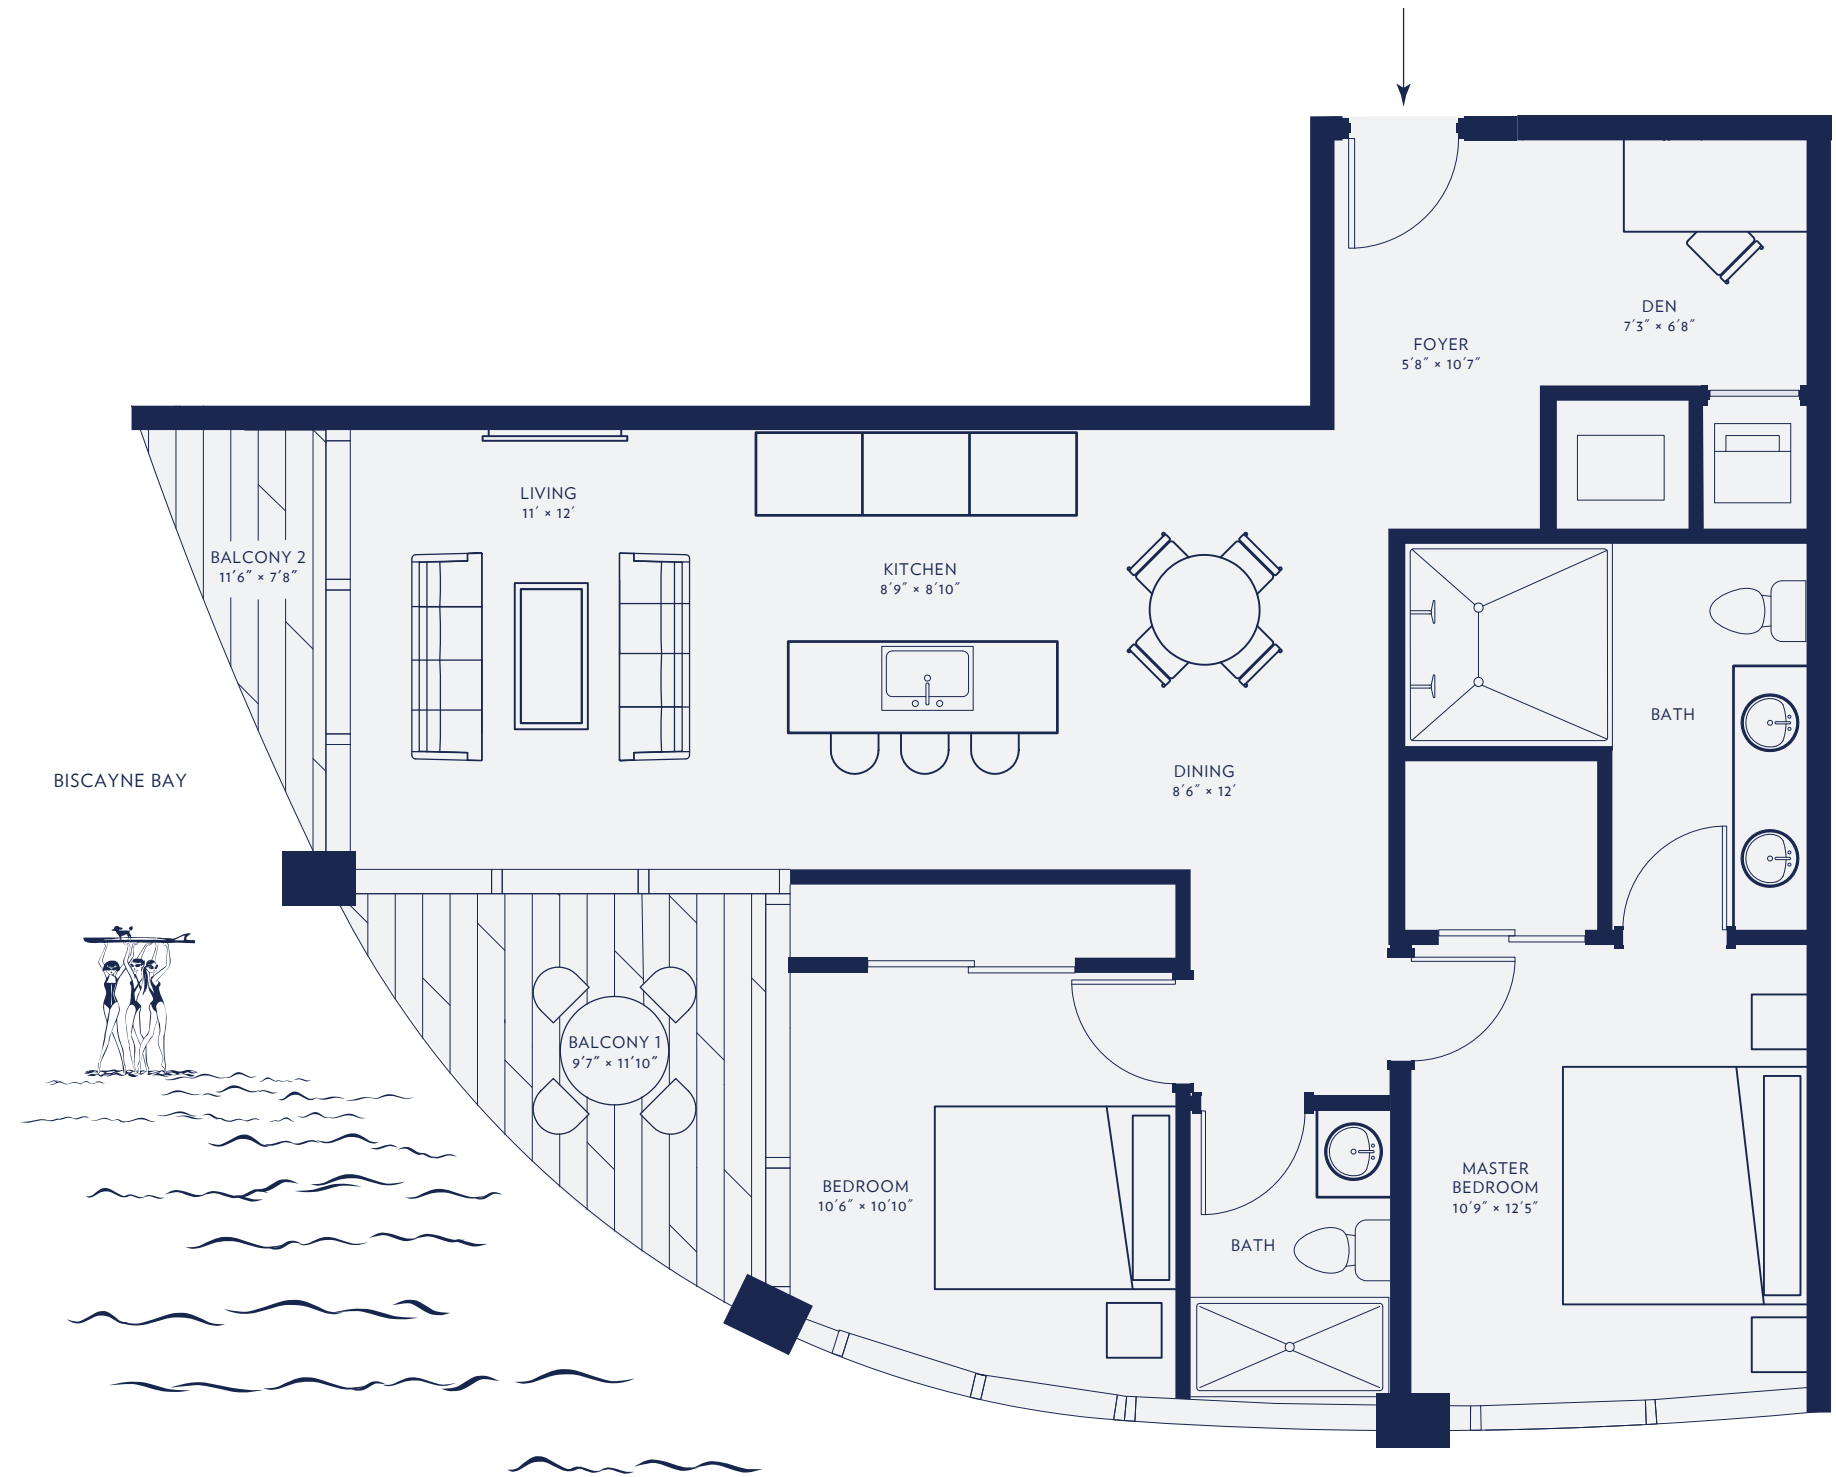

PARK GROVE CLUB RESIDENCES

OMA · REM KOOLHAAS

Coconut Grove, Miami

RESIDENCE 4

1,045 SQ FT · 97 SQ M INTERIOR

117 SQ FT · 11 SQ M EXTERIOR

1,162 SQ FT · 108 SQ M TOTAL

2 BEDROOMS WITH DEN

2 BATHROOMS

PARK GROVE CLUB RESIDENCES

TWO PARK GROVE

ONE PARK GROVE

BAY VIEW

Broker participation welcome. Oral representation cannot be relied upon as correctly stating the representation of the Developer, for correct representation, make reference to the documents required by section 718.503 Florida Statutes, to be furnished by the Developer or Buyer or Lessee. Not an offer where prohibited by State Statutes. Plans, features and amenities subject to change without notice. All illustrations and plans are artist conceptual renderings and are subject to change without notice. This advertisement does not constitute an offer in the states of NY or NJ or any jurisdiction where prior registration or other qualification is required.