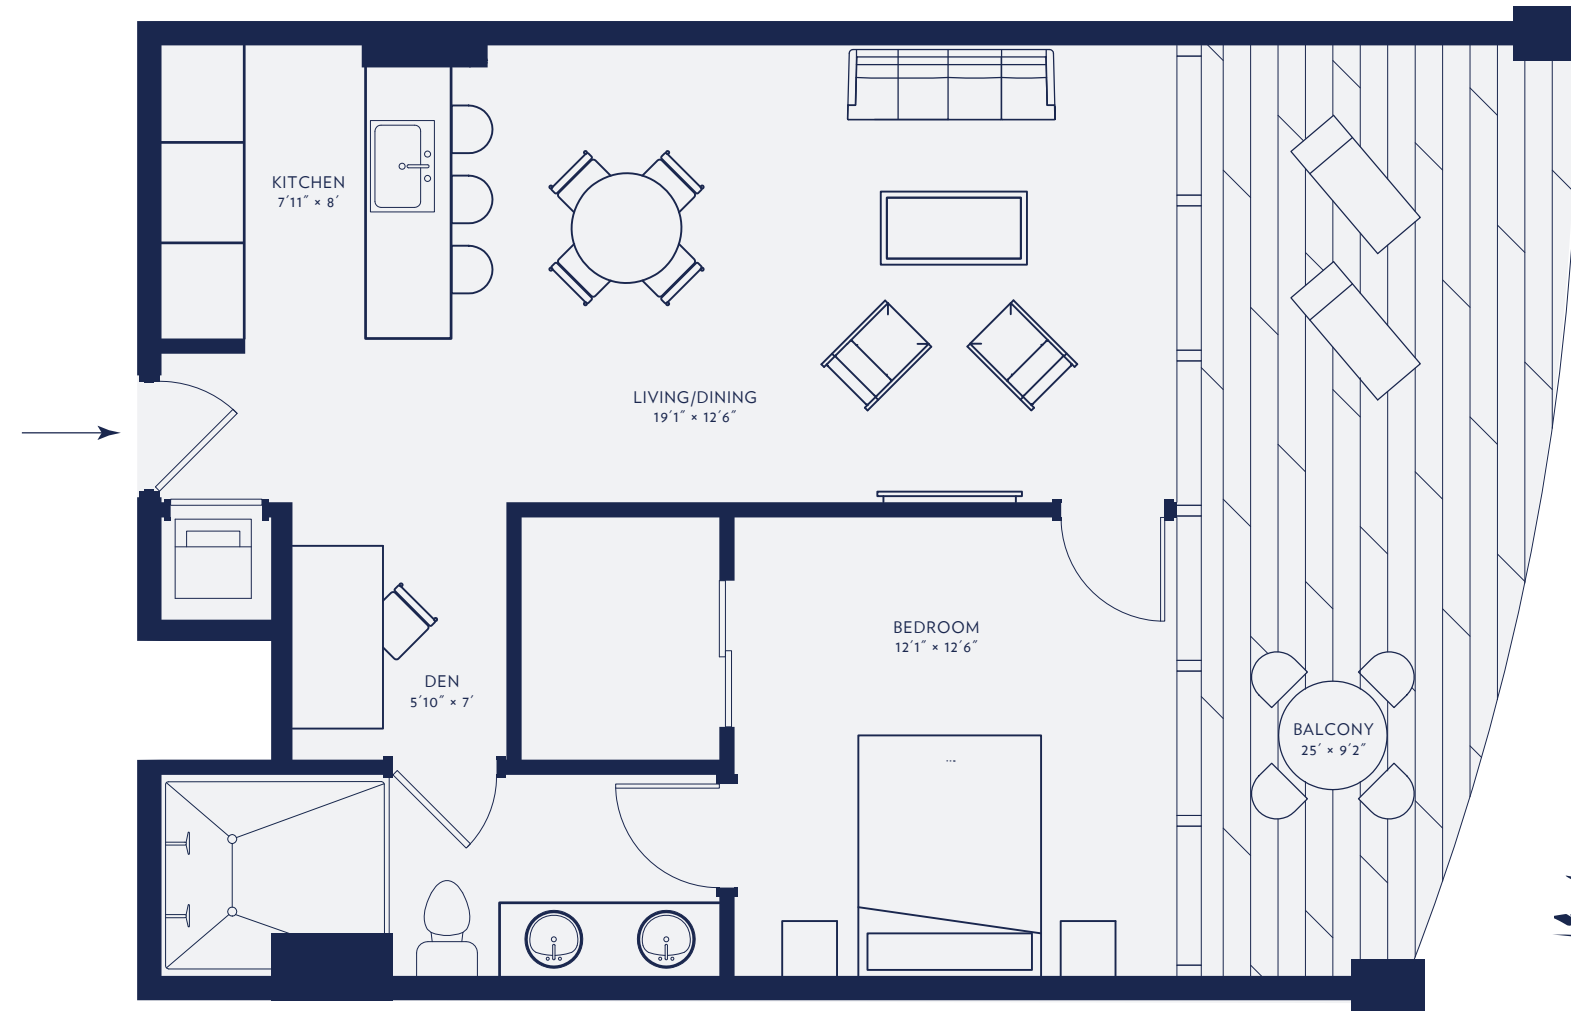

PARK GROVE CLUB RESIDENCES

OMA · REM KOOLHAAS

Coconut Grove, Miami

RESIDENCE 6

759 SQ FT · 71 SQ M INTERIOR

220 SQ FT · 20 SQ M EXTERIOR

979 SQ FT · 91 SQ M TOTAL

1 BEDROOM WITH DEN

1 BATHROOM

PARK GROVE
CLUB RESIDENCES

TWO PARK GROVE

ONE PARK GROVE

BAY VIEW

GROVE VIEW

Broker participation welcome. Oral representation cannot be relied upon as correctly stating the representation of the Developer, for correct representation, make reference to the documents required by section 718.503 Florida Statutes, to be furnished by the Developer or Buyer or Lessee. Not an offer where prohibited by State Statutes. Plans, features and amenities subject to change without notice. All illustrations and plans are artist conceptual renderings and are subject to change without notice. This advertisement does not constitute an offer in the states of NY or NJ or any jurisdiction where prior registration or other qualification is required.

EQUAL HOUSING OPPORTUNITY