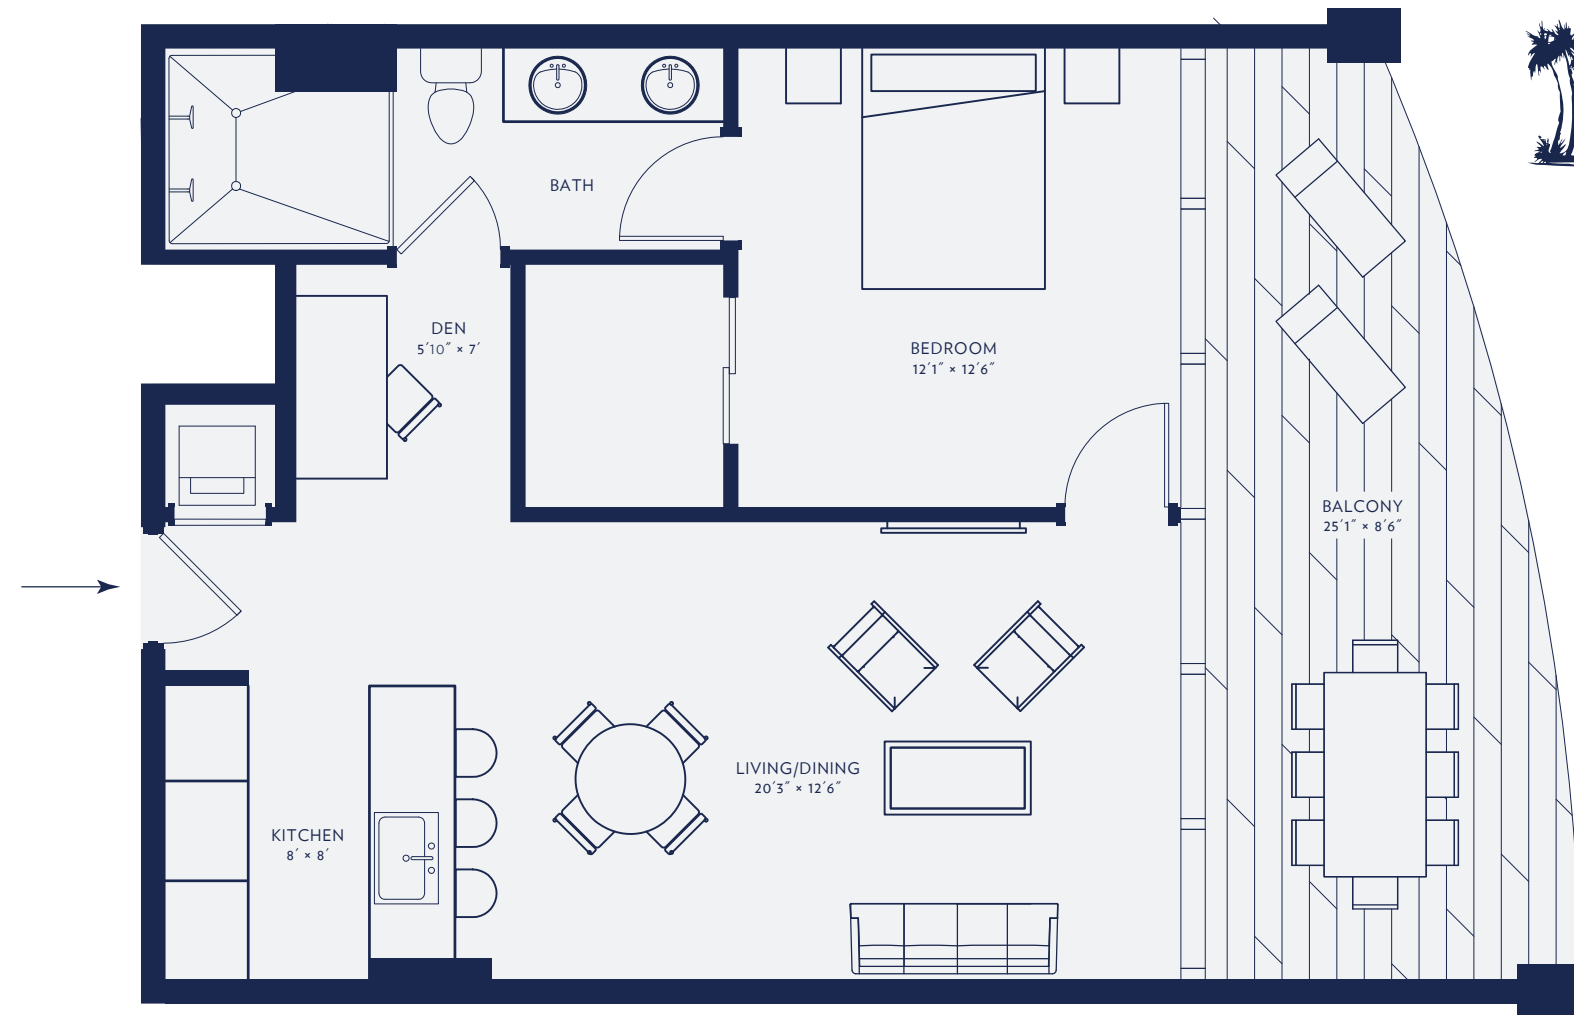

PARK GROVE CLUB RESIDENCES

OMA · REM KOOLHAAS

Coconut Grove, Miami

RESIDENCE 7

760 SQ FT · 71 SQ M INTERIOR

213 SQ FT · 20 SQ M EXTERIOR

973 SQ FT · 90 SQ M TOTAL

1 BEDROOM WITH DEN

1 BATHROOM

PARK GROVE
CLUB RESIDENCES

TWO PARK GROVE

ONE PARK GROVE

BAY VIEW

GROVE VIEW

Broker participation welcome. Oral representation cannot be relied upon as correctly stating the representation of the Developer, for correct representation, make reference to the documents required by section 718.503 Florida Statutes, to be furnished by the Developer or Buyer or Lessee. Not an offer where prohibited by State Statutes. Plans, features and amenities subject to change without notice. All illustrations and plans are artist conceptual renderings and are subject to change without notice. This advertisement does not constitute an offer in the states of NY or NJ or any jurisdiction where prior registration or other qualification is required.