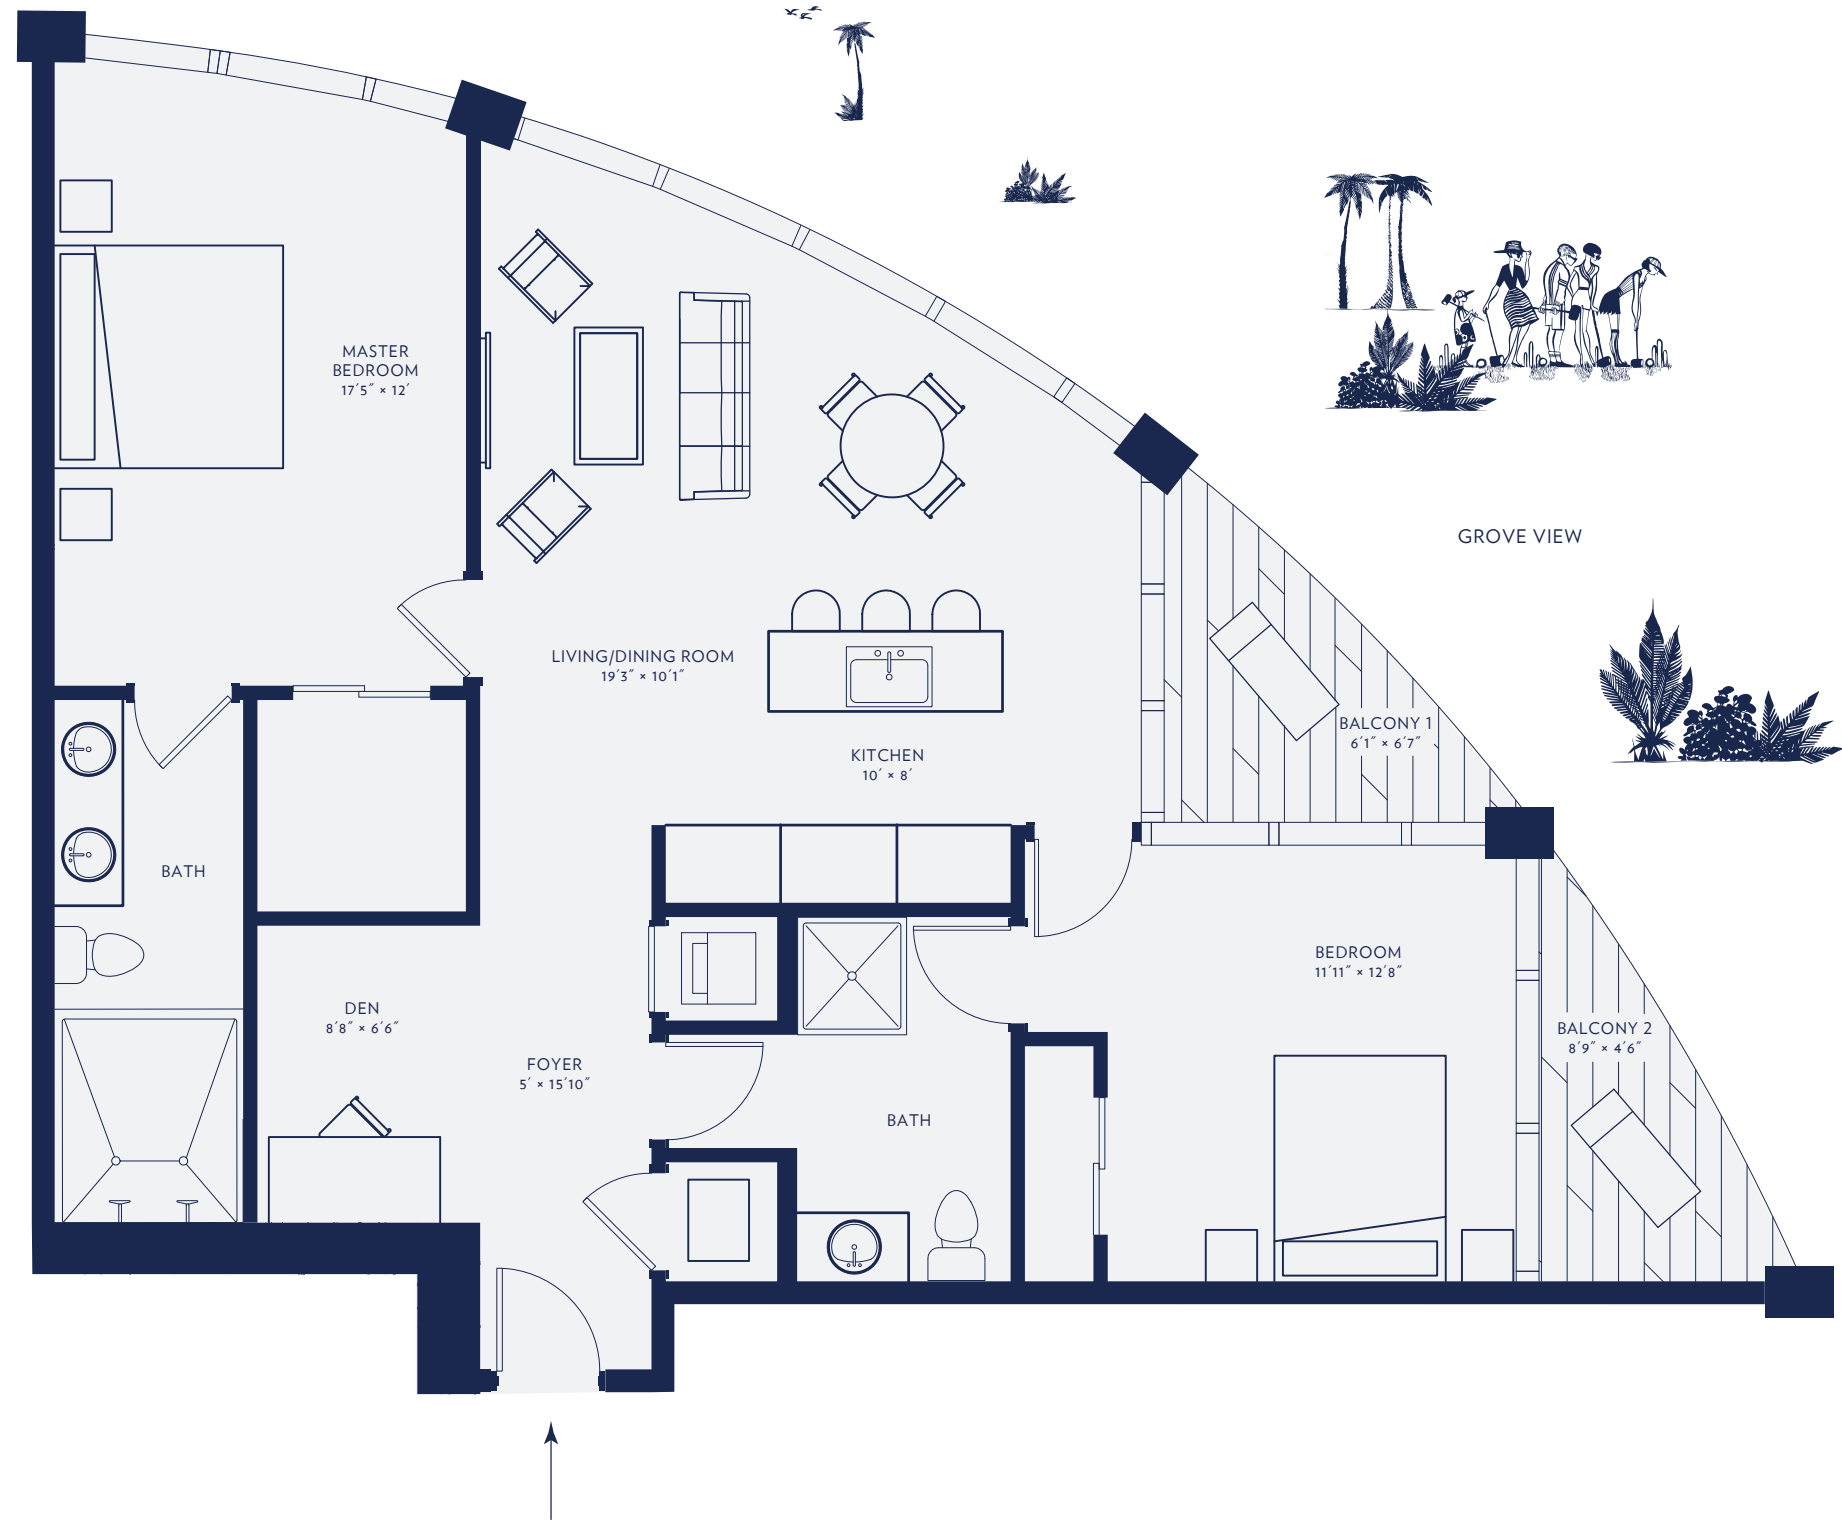

PARK GROVE CLUB RESIDENCES

OMA · REM KOOLHAAS

Coconut Grove, Miami

RESIDENCE 8

1,205 SQ FT · 112 SQ M INTERIOR

118 SQ FT · 11 SQ M EXTERIOR

1,323 SQ FT · 123 SQ M TOTAL

2 BEDROOMS WITH DEN

2 BATHROOMS

PARK GROVE CLUB RESIDENCES

TWO PARK GROVE

ONE PARK GROVE

BAY VIEW

Broker participation welcome. Oral representation cannot be relied upon as correctly stating the representation of the Developer, for correct representation, make reference to the documents required by section 718.503 Florida Statutes, to be furnished by the Developer or Buyer or Lessee. Not an offer where prohibited by State Statutes. Plans, features and amenities subject to change without notice. All illustrations and plans are artist conceptual renderings and are subject to change without notice. This advertisement does not constitute an offer in the states of NY or NJ or any jurisdiction where prior registration or other qualification is required.