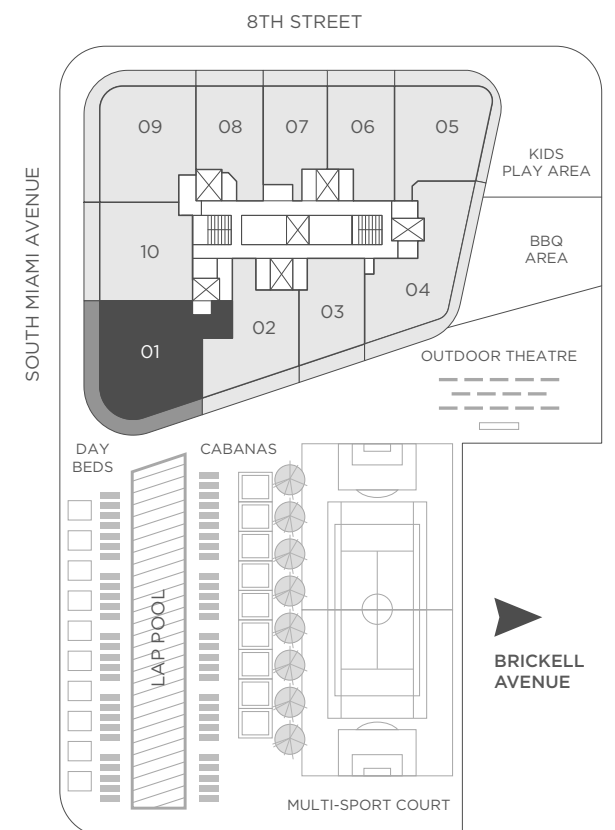

## SLS RESIDENCE 01

3 BEDROOMS & DEN / 4 BATHS

A/C INTERIOR AREA	1,779 SQ. FT.	165.27 SQ. M.
TERRACE AREA	505 SQ. FT.	46.91 SQ. M.
<b>TOTAL RESIDENCE</b>	<b>2,284 SQ. FT.</b>	<b>212.18 SQ. M.</b>

investinmiami.com