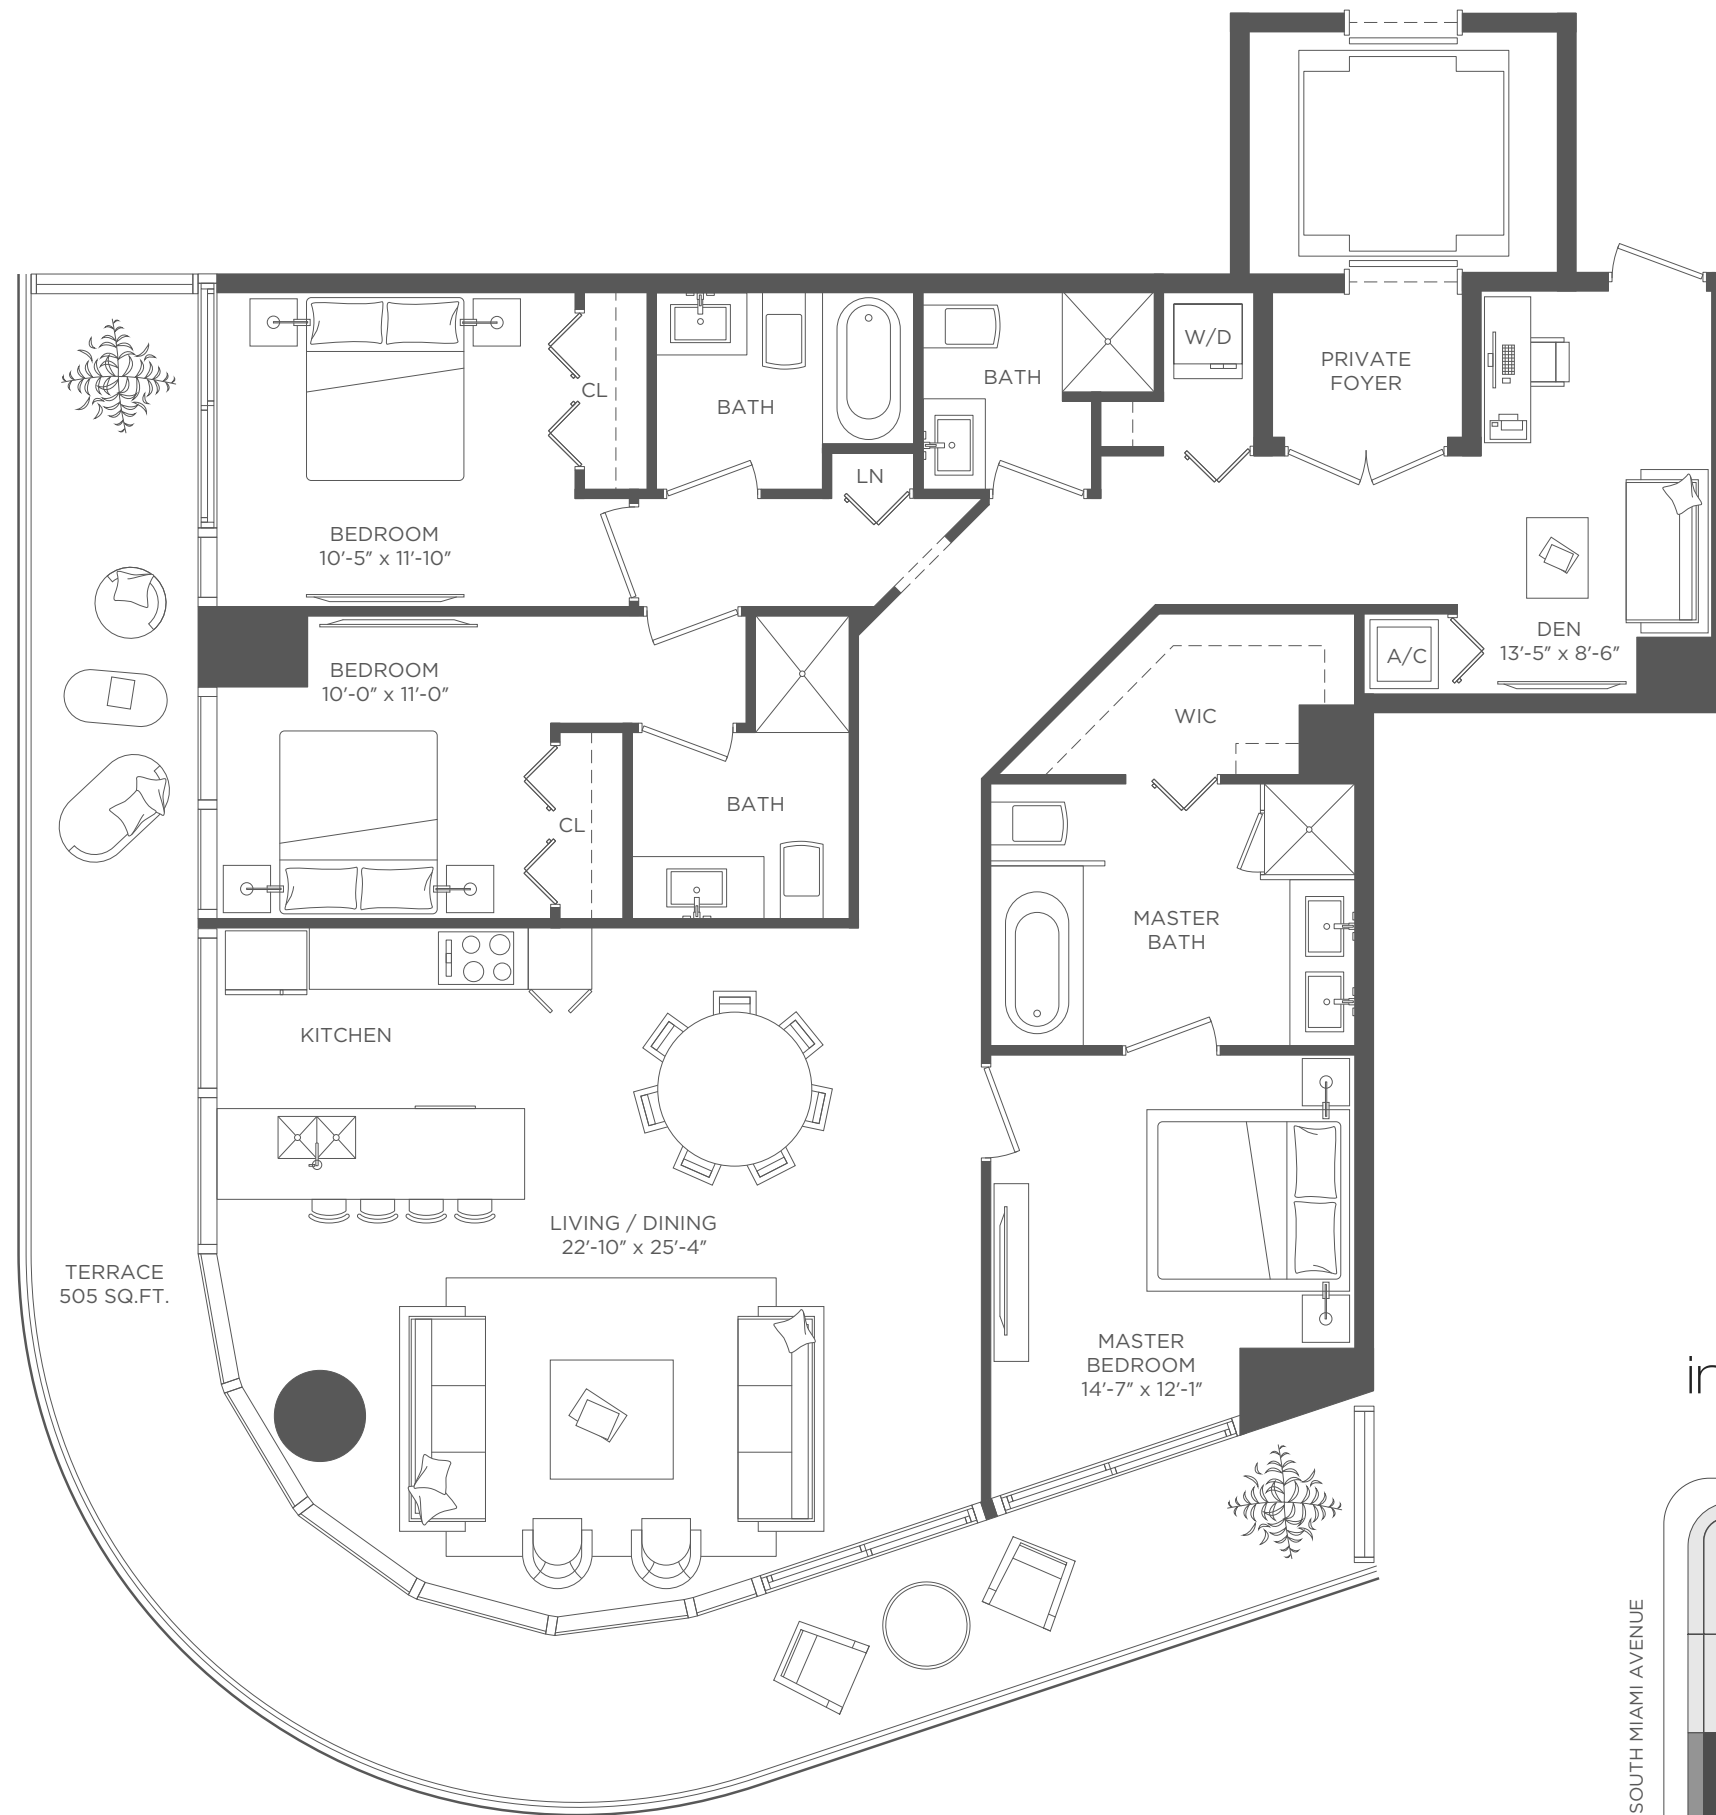

## SLS RESIDENCE 01

3 BEDROOMS & DEN / 4 BATHS

A/C INTERIOR AREA	1,779 SQ. FT.	165.27 SQ. M.
TERRACE AREA	505 SQ. FT.	46.91 SQ. M.
<b>TOTAL RESIDENCE</b>	<b>2,284 SQ. FT.</b>	<b>212.18 SQ. M.</b>

investinmiami.com