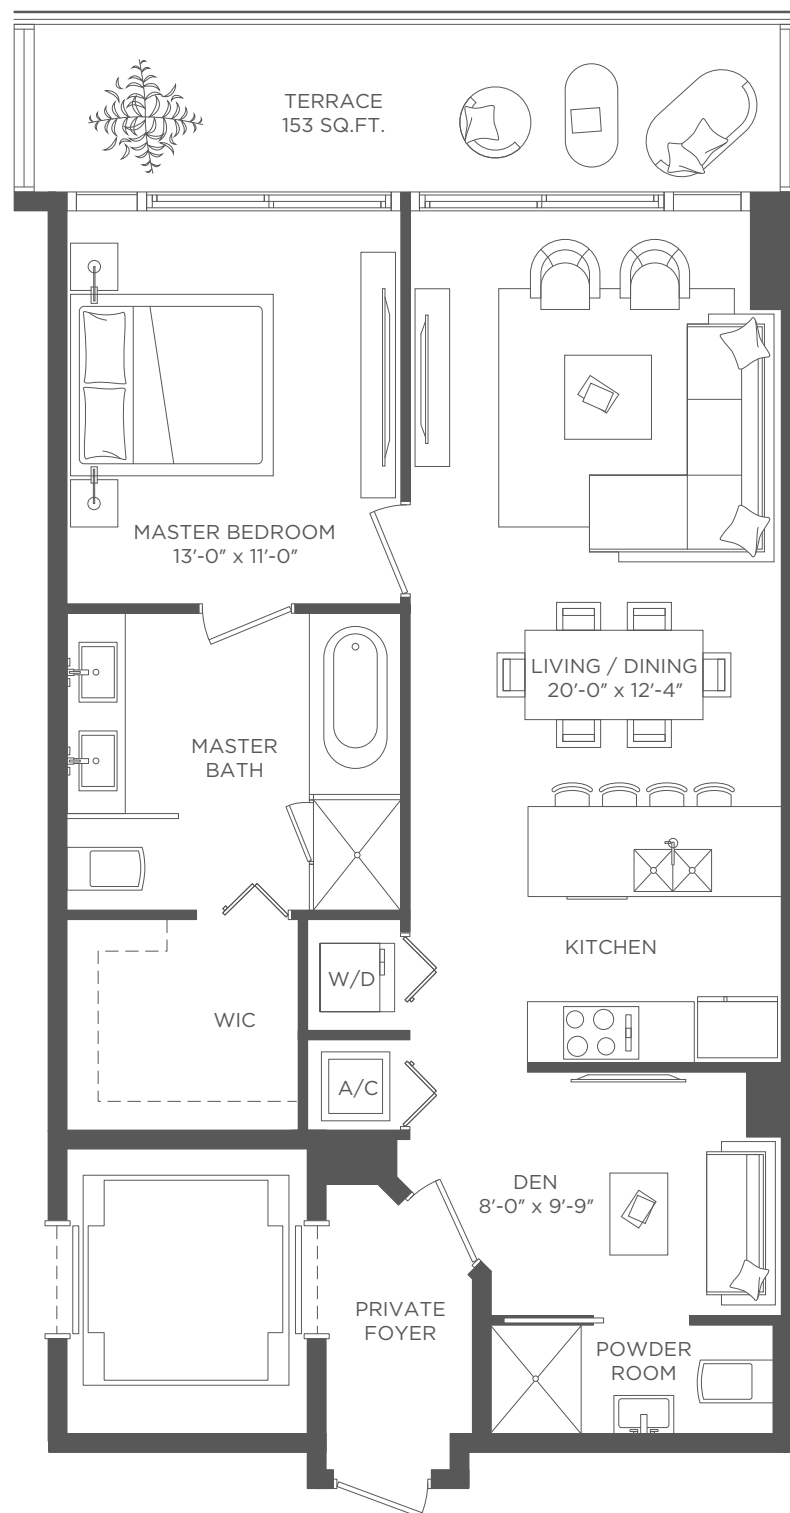

SLS LUX®
BRICKELL

SLS RESIDENCE 08

1 BEDROOM & DEN / 2 BATHS

A/C INTERIOR AREA	1,010 SQ. FT.	93.83 SQ. M.
TERRACE AREA	153 SQ. FT.	14.21 SQ. M.
TOTAL RESIDENCE	1,163 SQ. FT.	108.04 SQ. M.

Each purchaser is advised that there are various methods for calculating the square footage of a Unit, and that depending on the method of calculation, the quoted square footage of a Unit in advertising materials may vary from the square footage of a Unit as stated or described in the Prospectus and the Declaration. The dimensions of the Unit shown in these floor plans have been calculated from the exterior boundaries of the exterior walls to the centerline of interior demising walls, including common elements such as structural walls and other interior structural components of the building and in fact vary from the dimensions that would be determined by using the description and definition of the "Unit" set forth in the Prospectus and the Declaration. For your reference, the area of the Unit, determined in accordance with Unit boundaries as defined in the Prospectus and the Declaration is less than the square footage reflected here. The configuration and use of space or the floor plan design may vary from that in the Prospectus and Declaration because the Developer has reserved the right in the Prospectus to make design, dimension, specification, and plan changes at any time, in the Developer's discretion, without notice to Unit buyers. Note that measurements of rooms set forth on this floor plan are generally taken at the greatest points of each given room (as if the room were a perfect rectangle), without regard for any cutouts. Accordingly, the area of the actual room will typically be smaller than the product obtained by multiplying the stated length times width. All dimensions are approximate and may vary with actual construction, and all floor plans and development plans are subject to change. The furnishings and décor illustrated are not included with the purchase of the Unit. See Prospectus for additional information regarding what is offered with the Unit and the calculation of Unit square footage and dimensions.