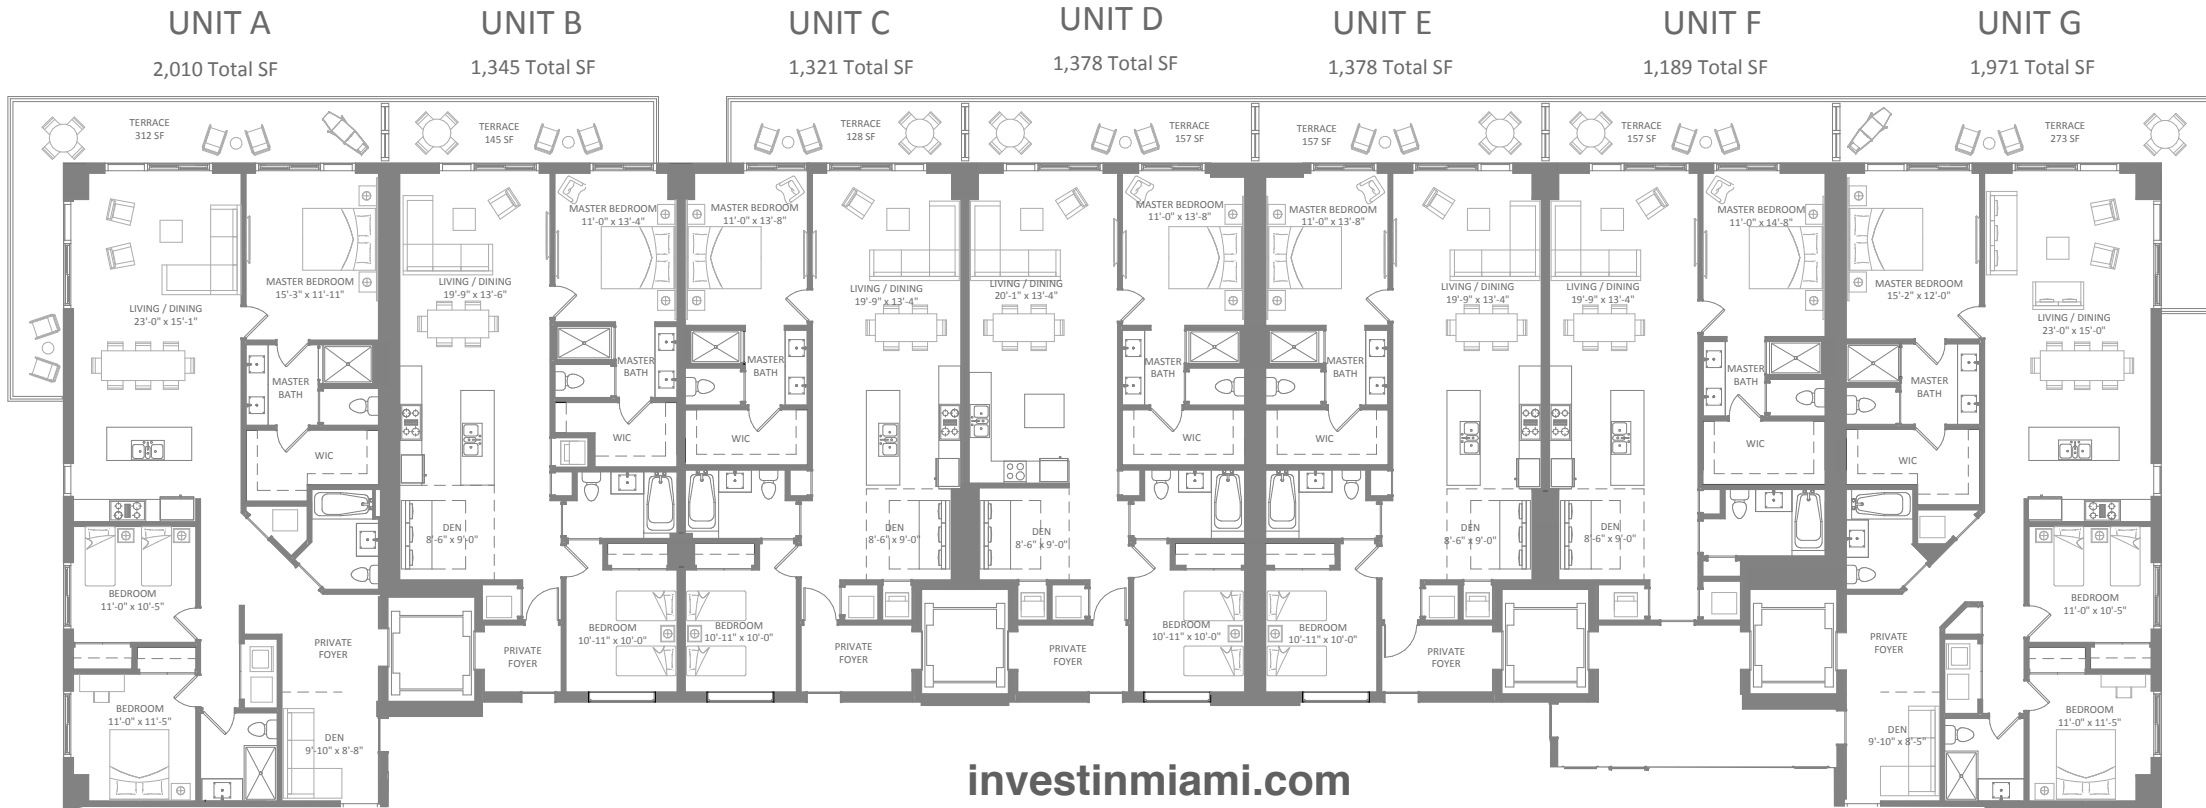

THE HARBOUR

SOUTH TOWER - KEY PLAN

investinmiami.com

Total square footage includes terrace