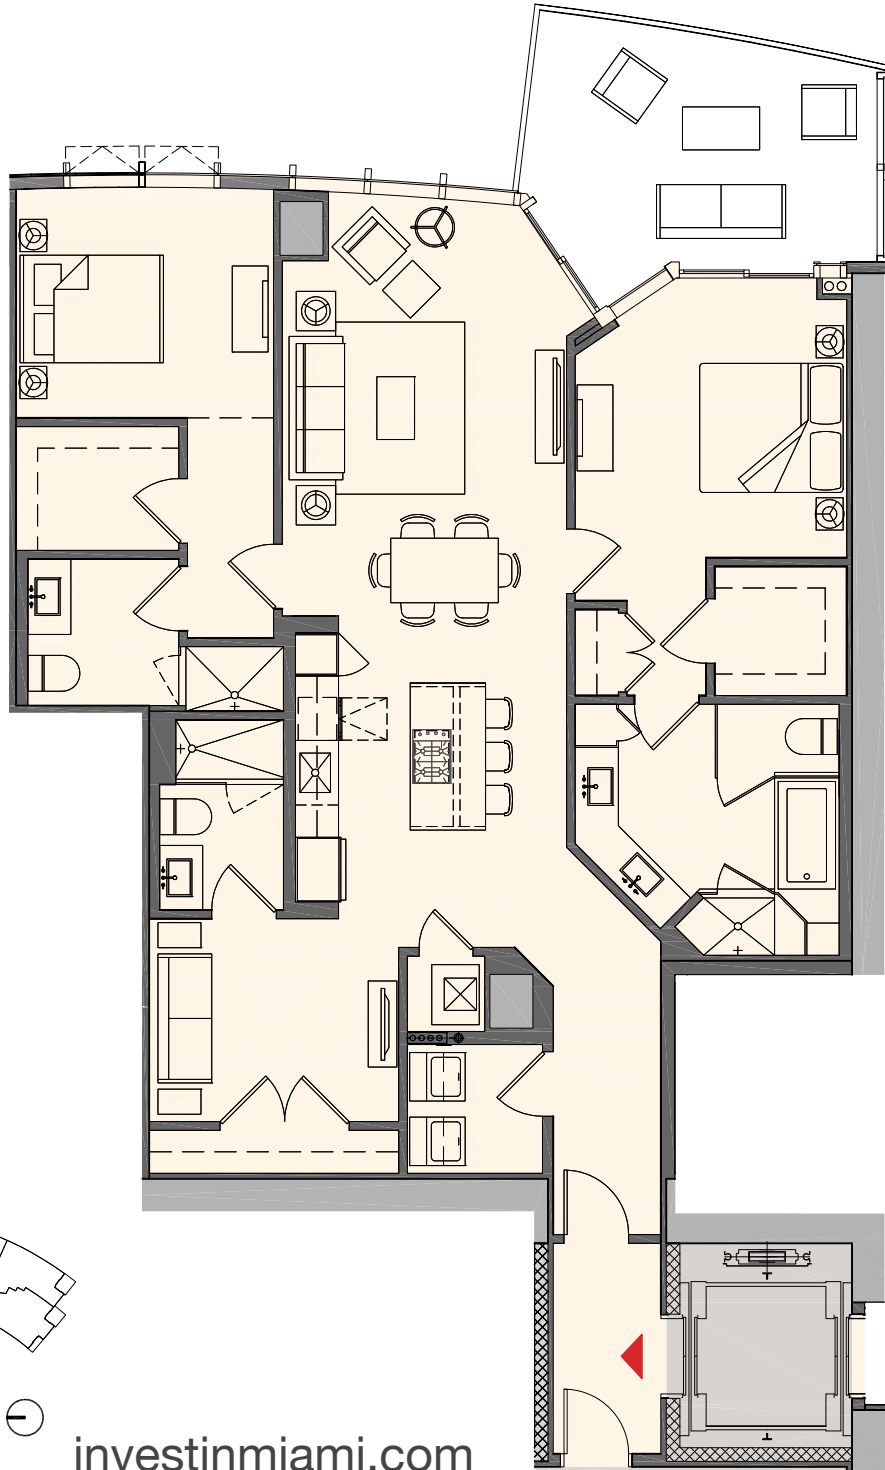

Residence C2

Line 07

2 Bedroom + Den | 3 Bath

Interior:	1,690 sq. ft.	157 m ²
Outdoor:	187 sq. ft.	17 m ²
Total:	1,877 sq. ft.	174 m ²

investinmiami.com

These drawings are conceptual only and are for the convenience of reference. They should not be relied upon as representations, express or implied, of the final detail of the residences. Units shown are examples of unit types and may not depict actual units. Stated square footages are ranges for a particular unit type and are measured to the exterior boundaries of the exterior walls and the centerline of interior demising walls and in fact vary from the area that would be determined by using the description and definition of the "Unit" set forth in the Declaration (which generally only includes the interior airspace between the perimeter walls and excludes interior structural components).