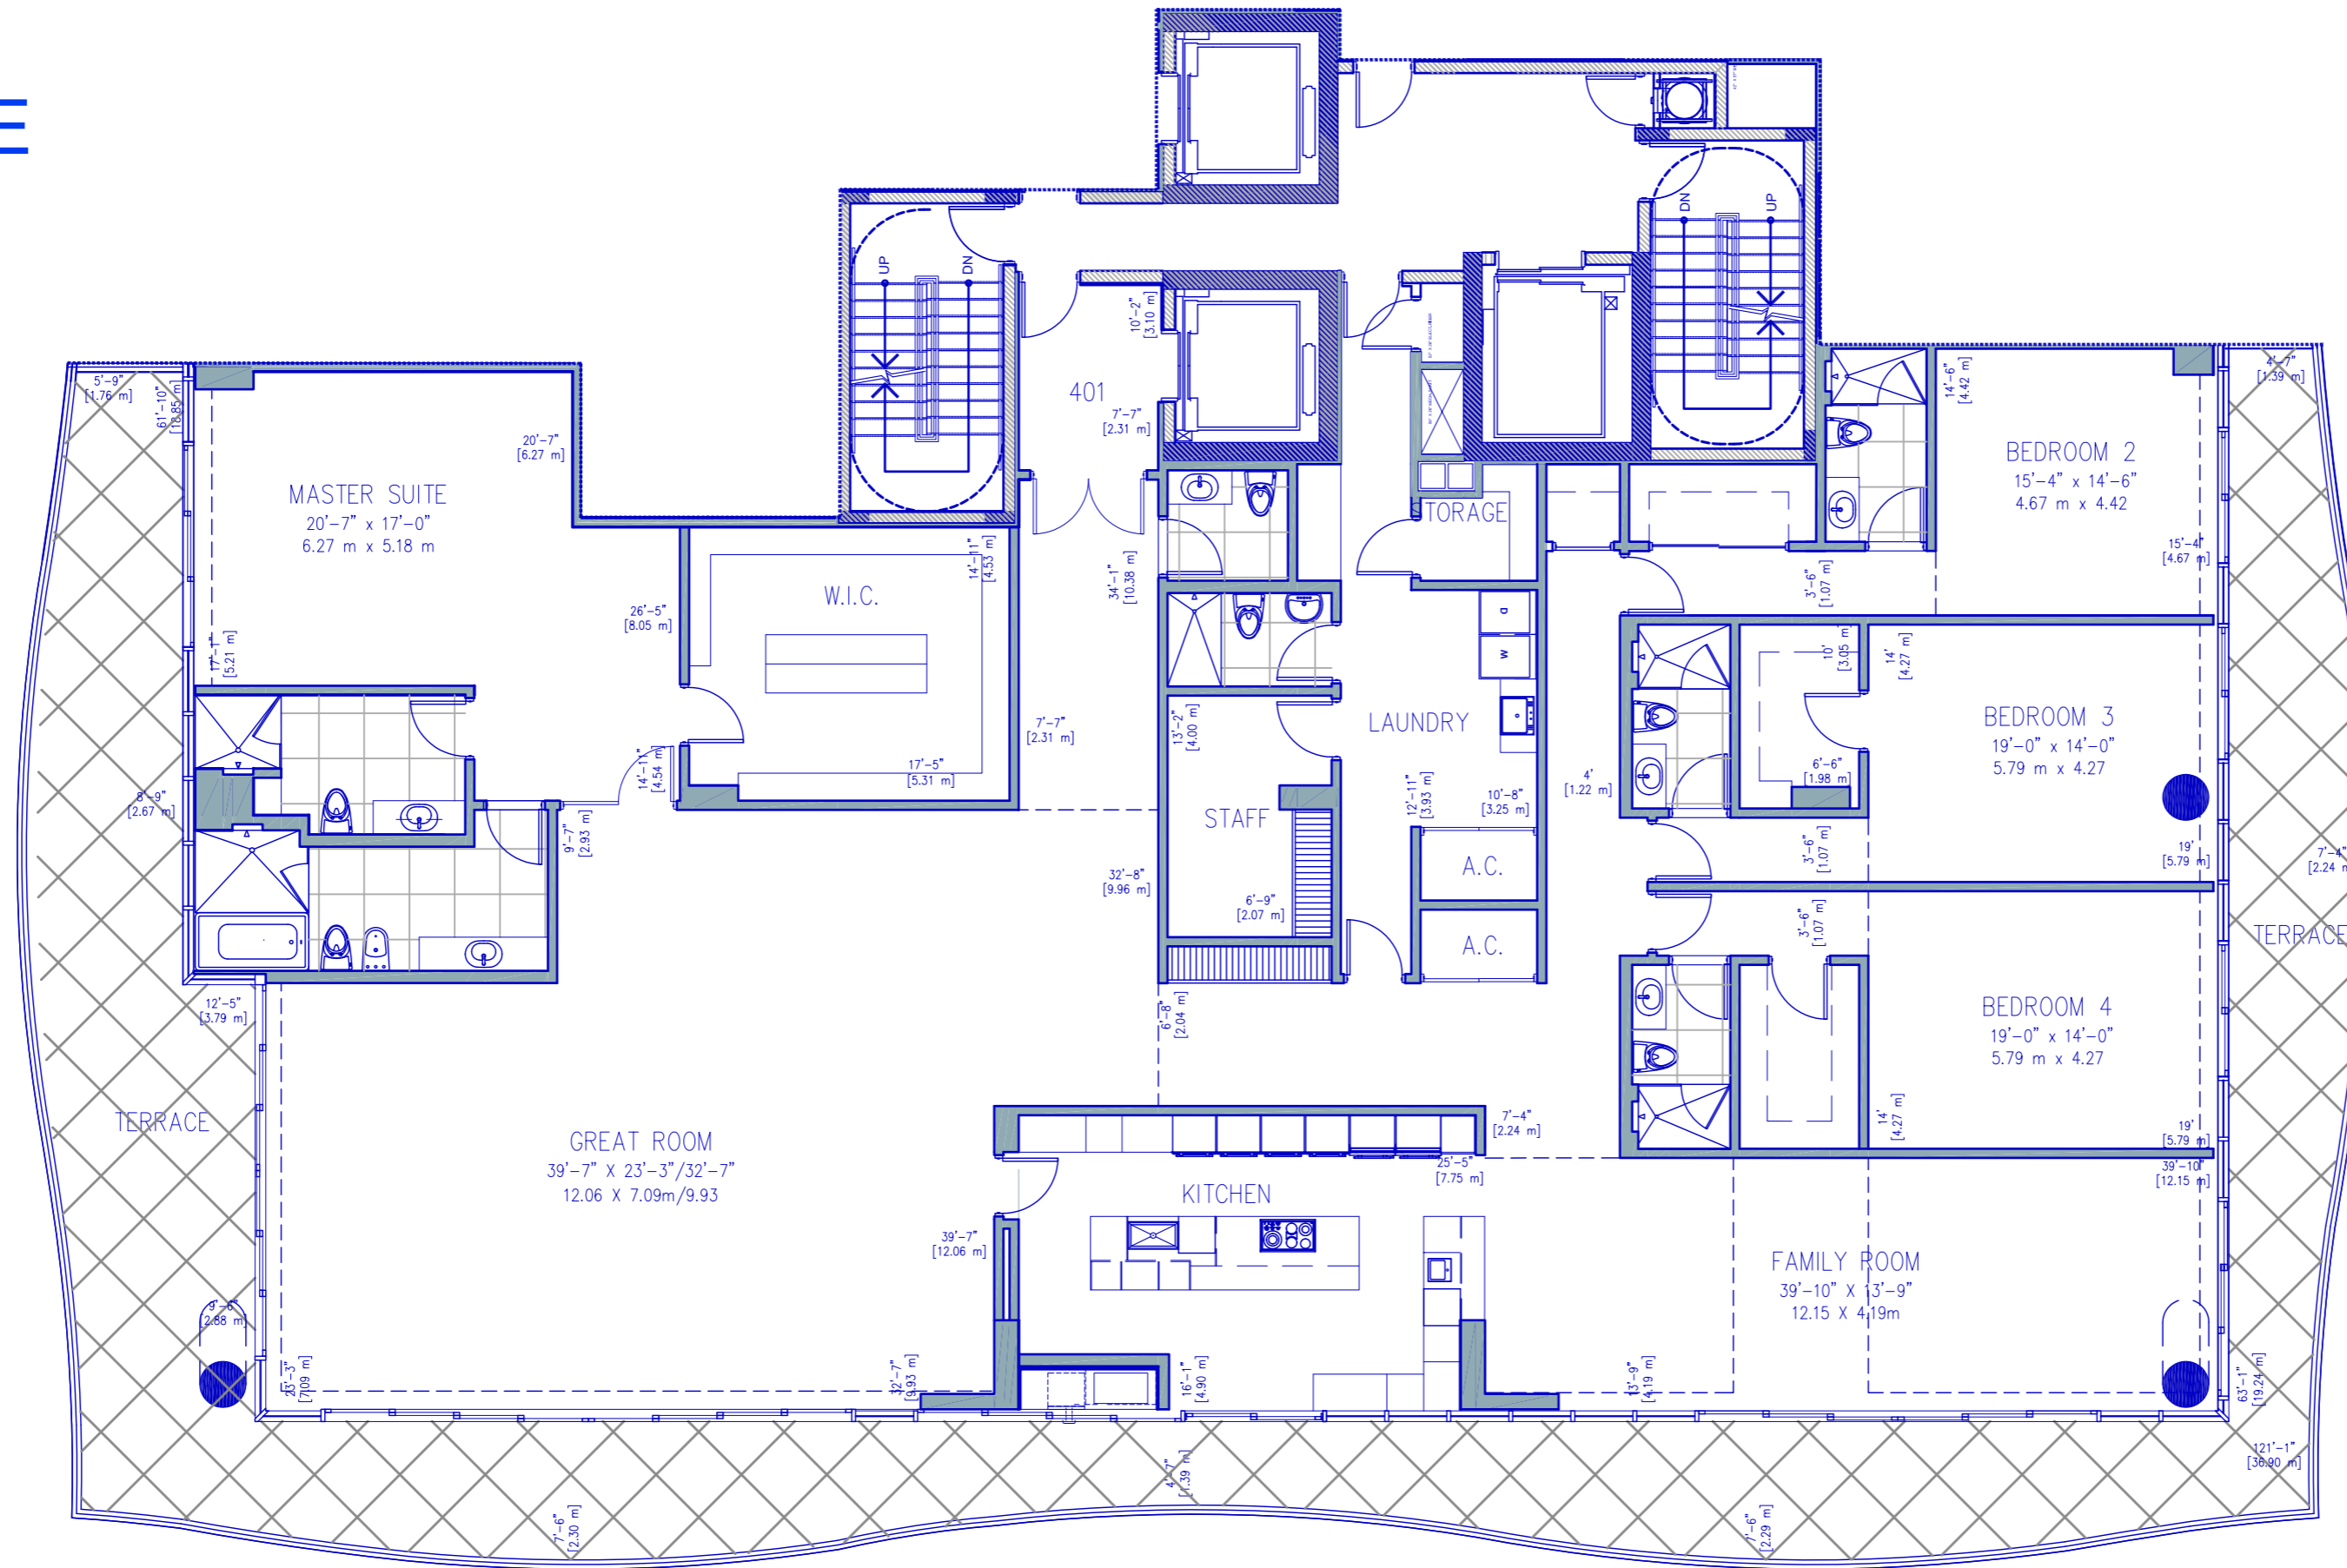

# 401 RESIDENCE

ocean

ocean

RESIDENCE	5,963.00 sq. ft.	553.98 sq. mt.
TERRACE	1,755.00 sq. ft.	163.04 sq. mt.
<b>Total:</b>	<b>7,718.00 sq. ft.</b>	<b>717.02 sq. mt.</b>