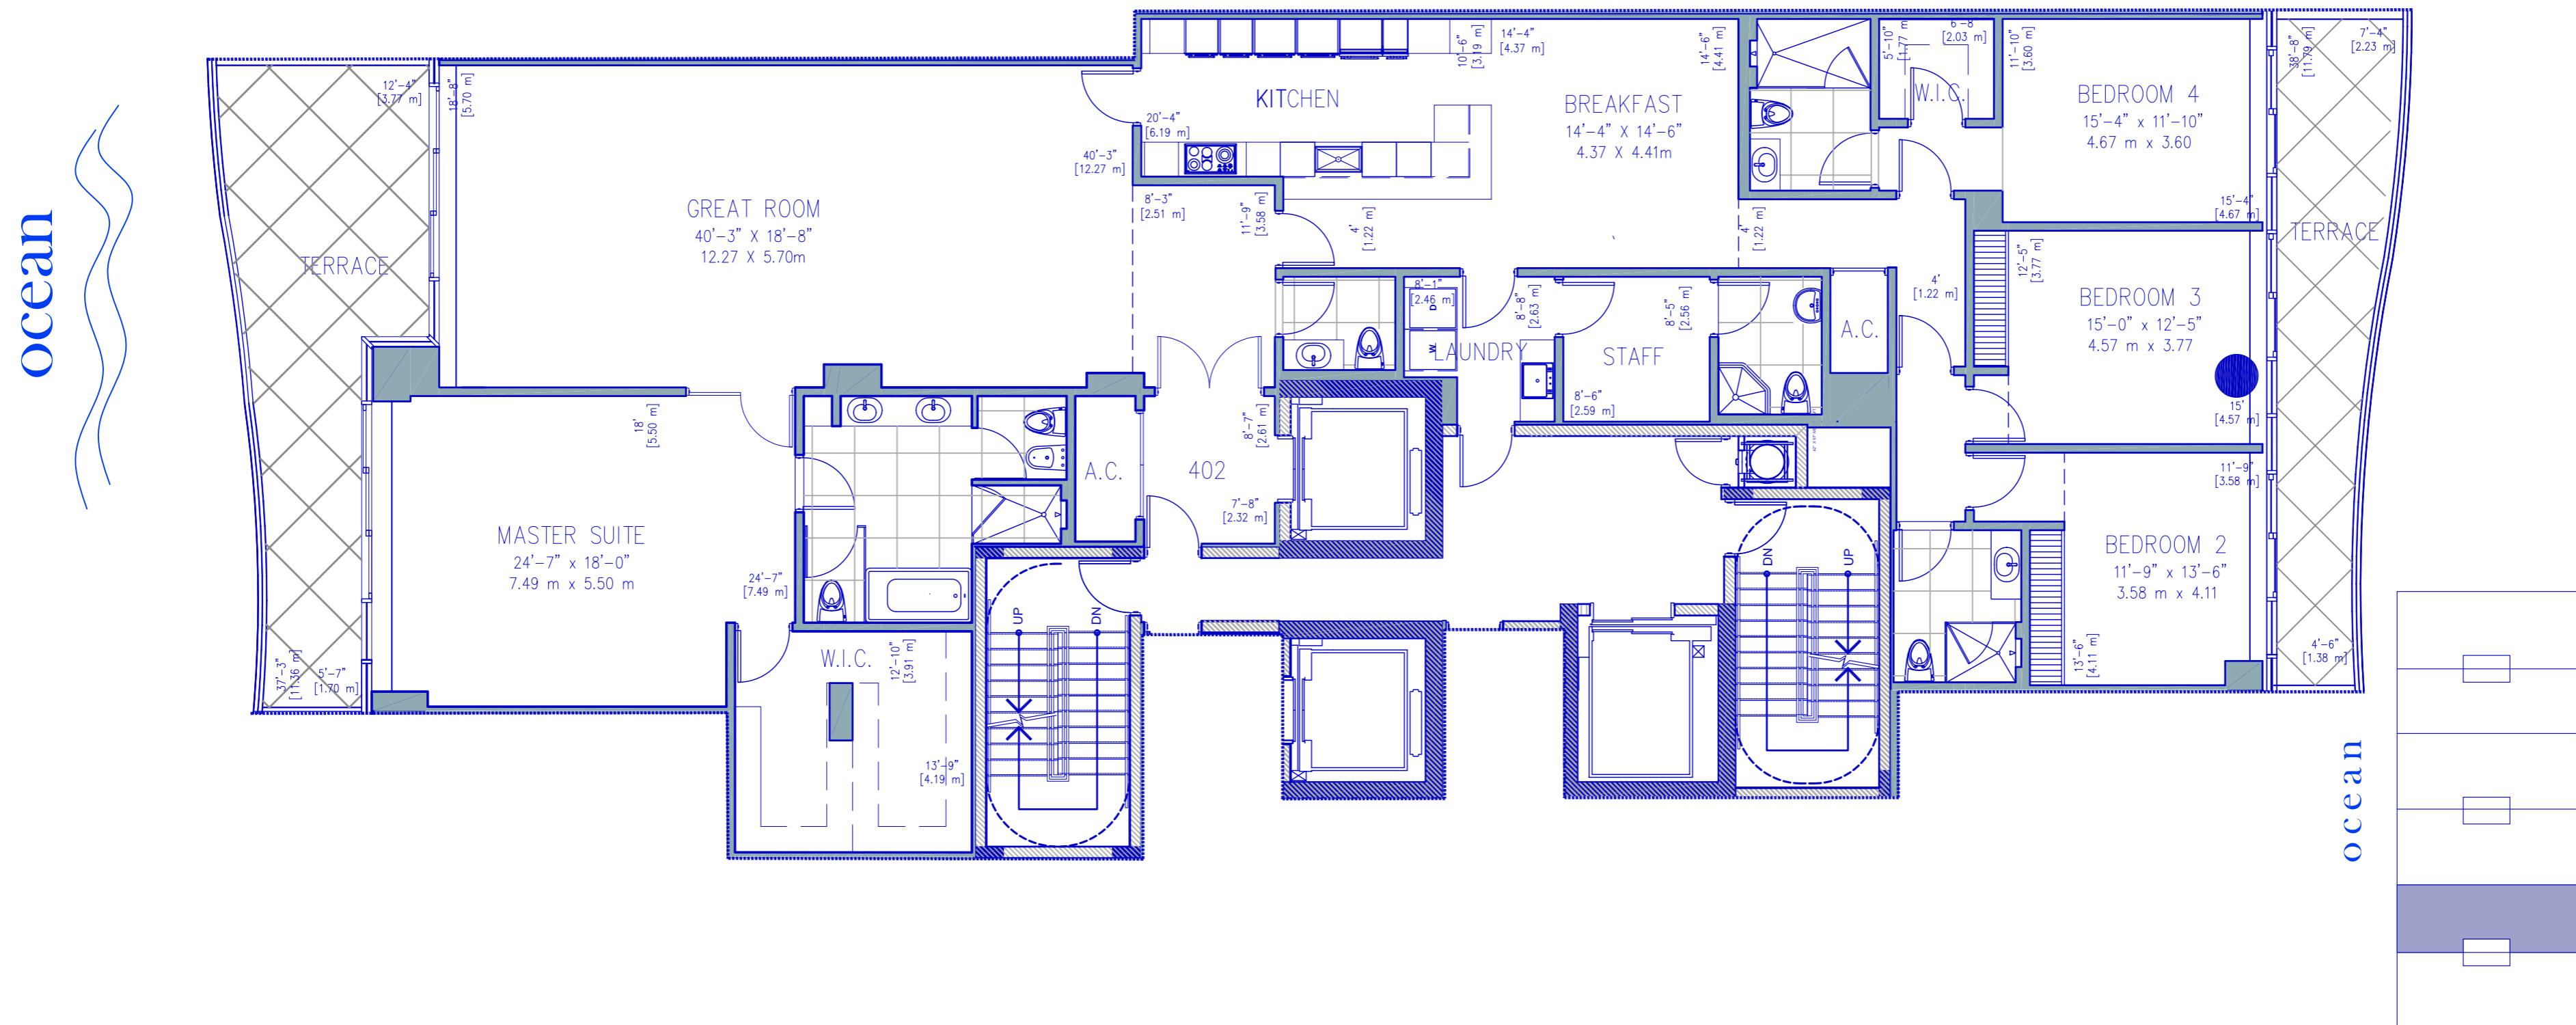

# 402

## RESIDENCE

RESIDENCE	3,616.00 sq. ft.	339,93 sq. mt.
TERRACE	572.00 sq. ft.	53.14 sq. mt.
<b>Total:</b>	<b>4,188.00 sq. ft.</b>	<b>393.07 sq. mt.</b>