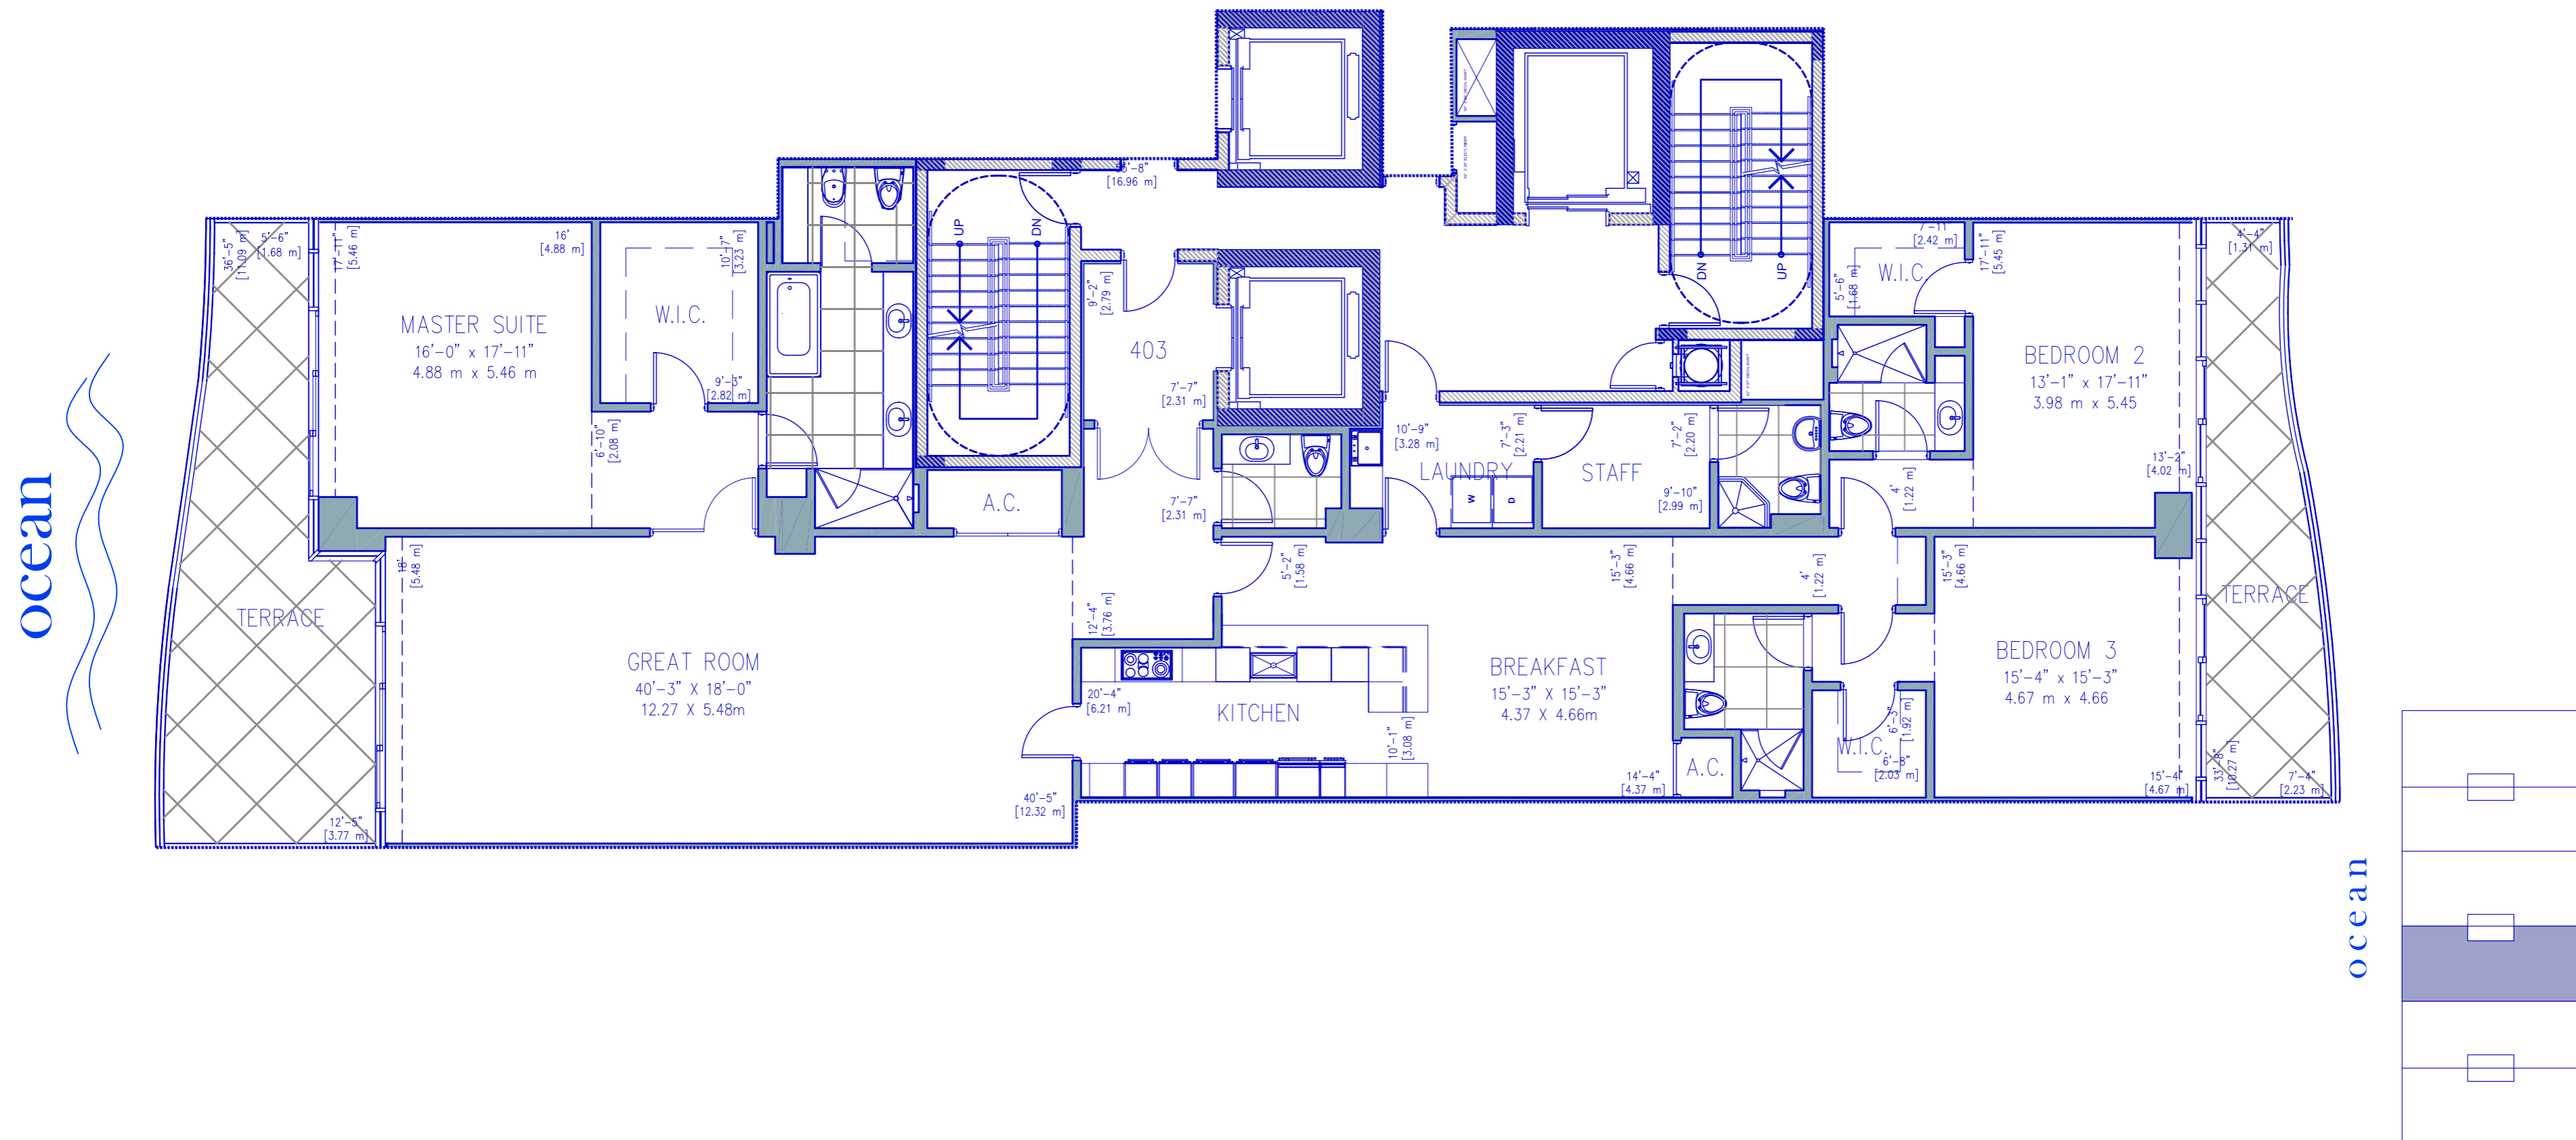

403

RESIDENCE

RESIDENCE	3,325.00 sq. ft.	308.90 sq. mt.
TERRACE	561.00 sq. ft.	52.11 sq. mt.
Total:	3,886.00 sq. ft.	361.01 sq. mt.