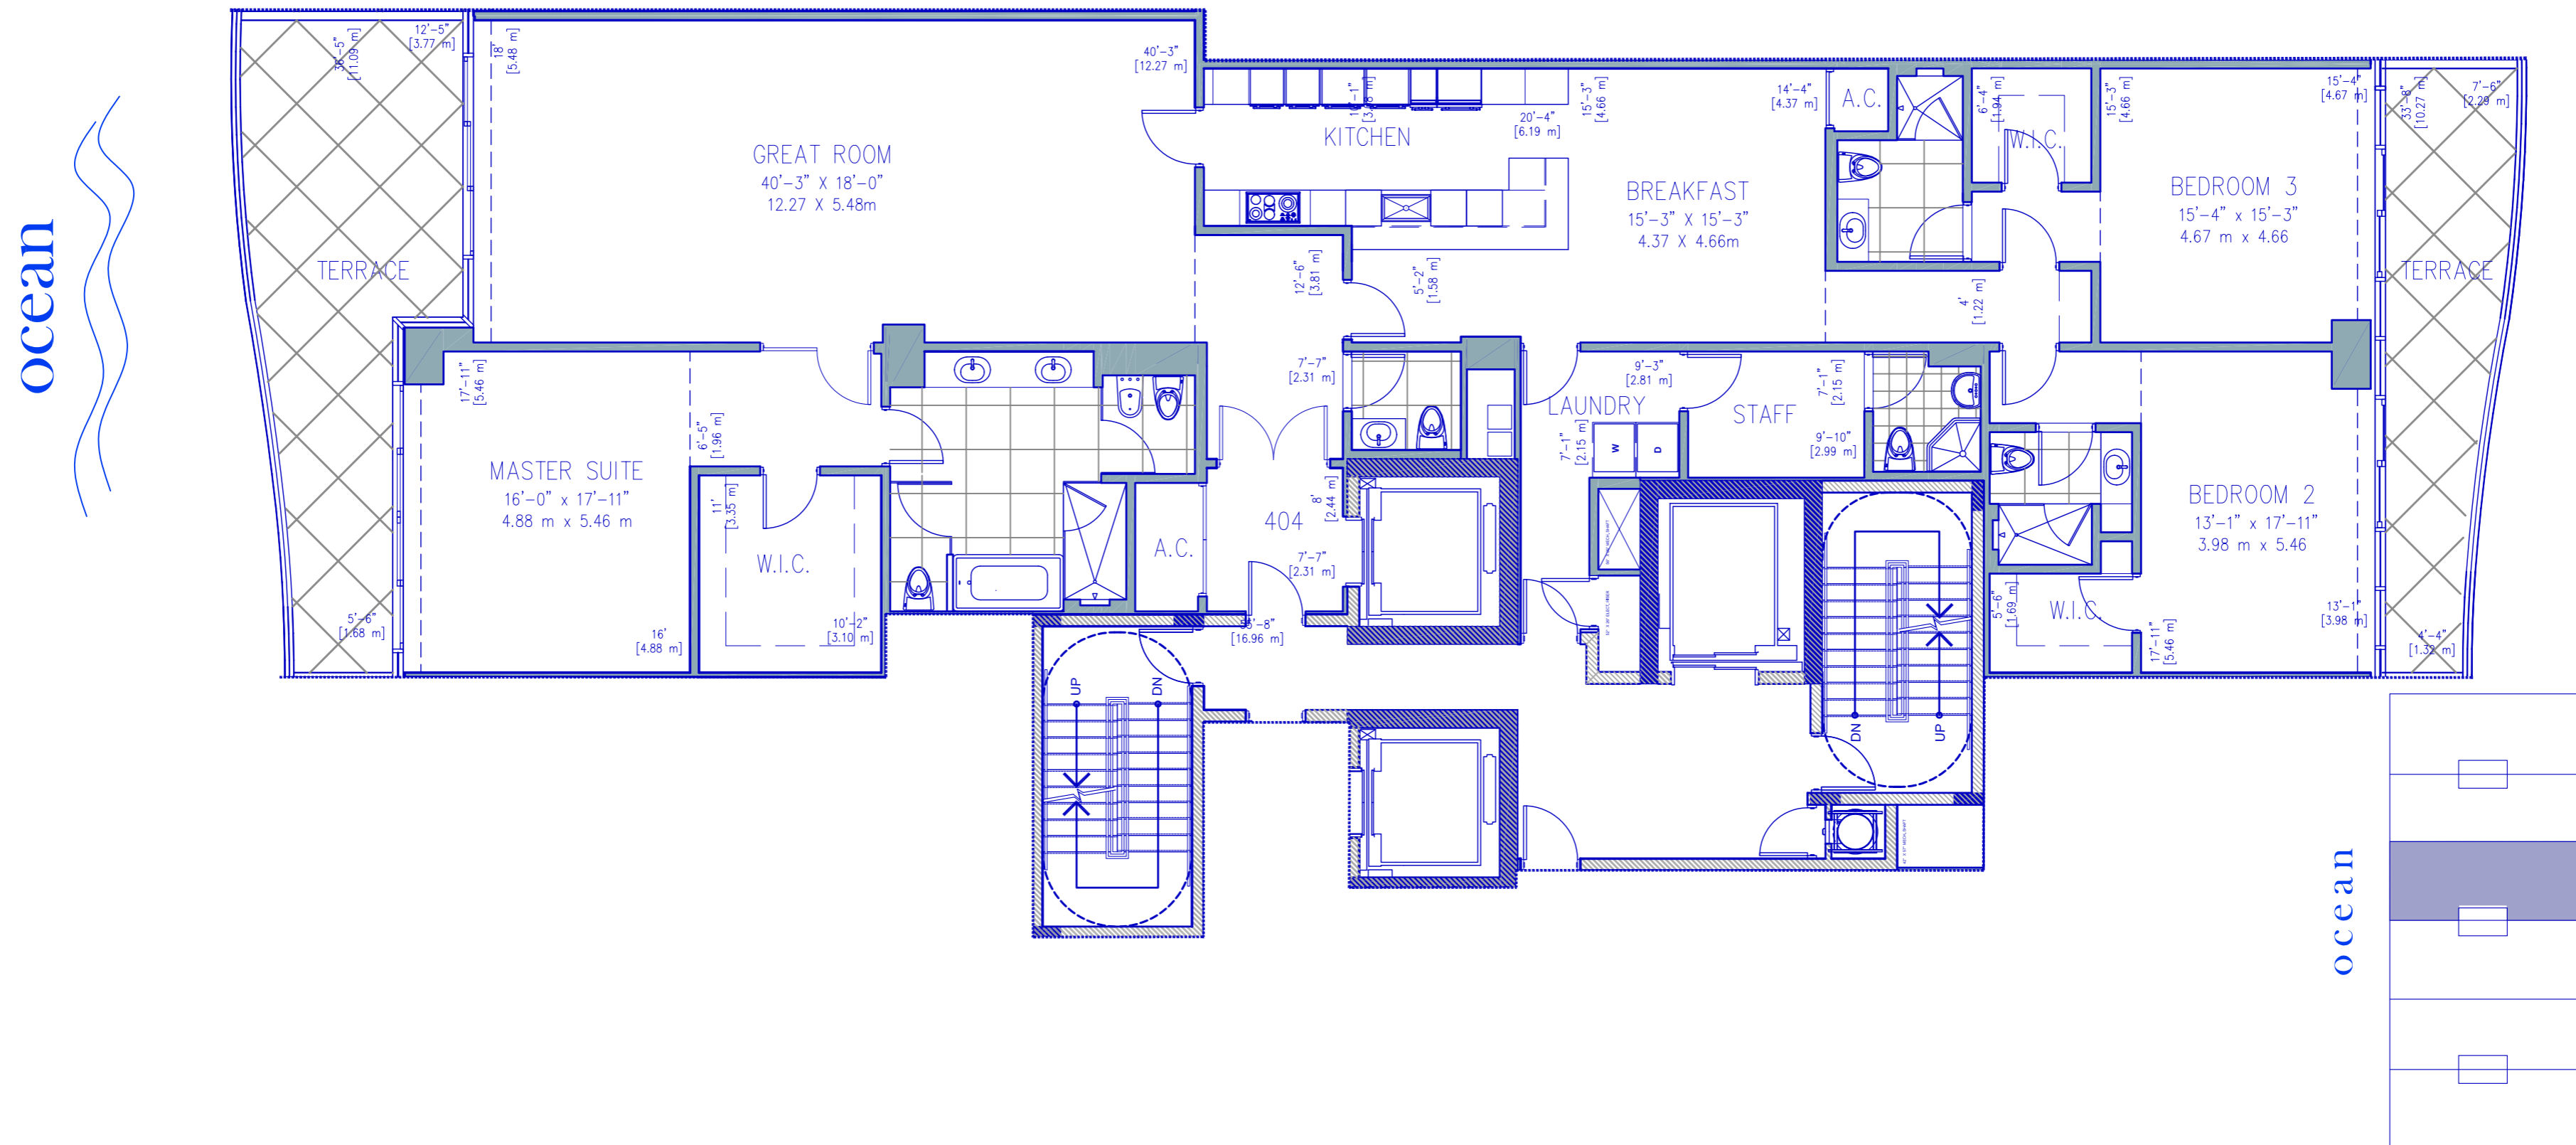

404

RESIDENCE

RESIDENCE	3,378.00 sq. ft.	313.82 sq. mt.
TERRACE	565.00 sq. ft.	52.49 sq. mt.
Total:	3,943.00 sq. ft.	366.31 sq. mt.