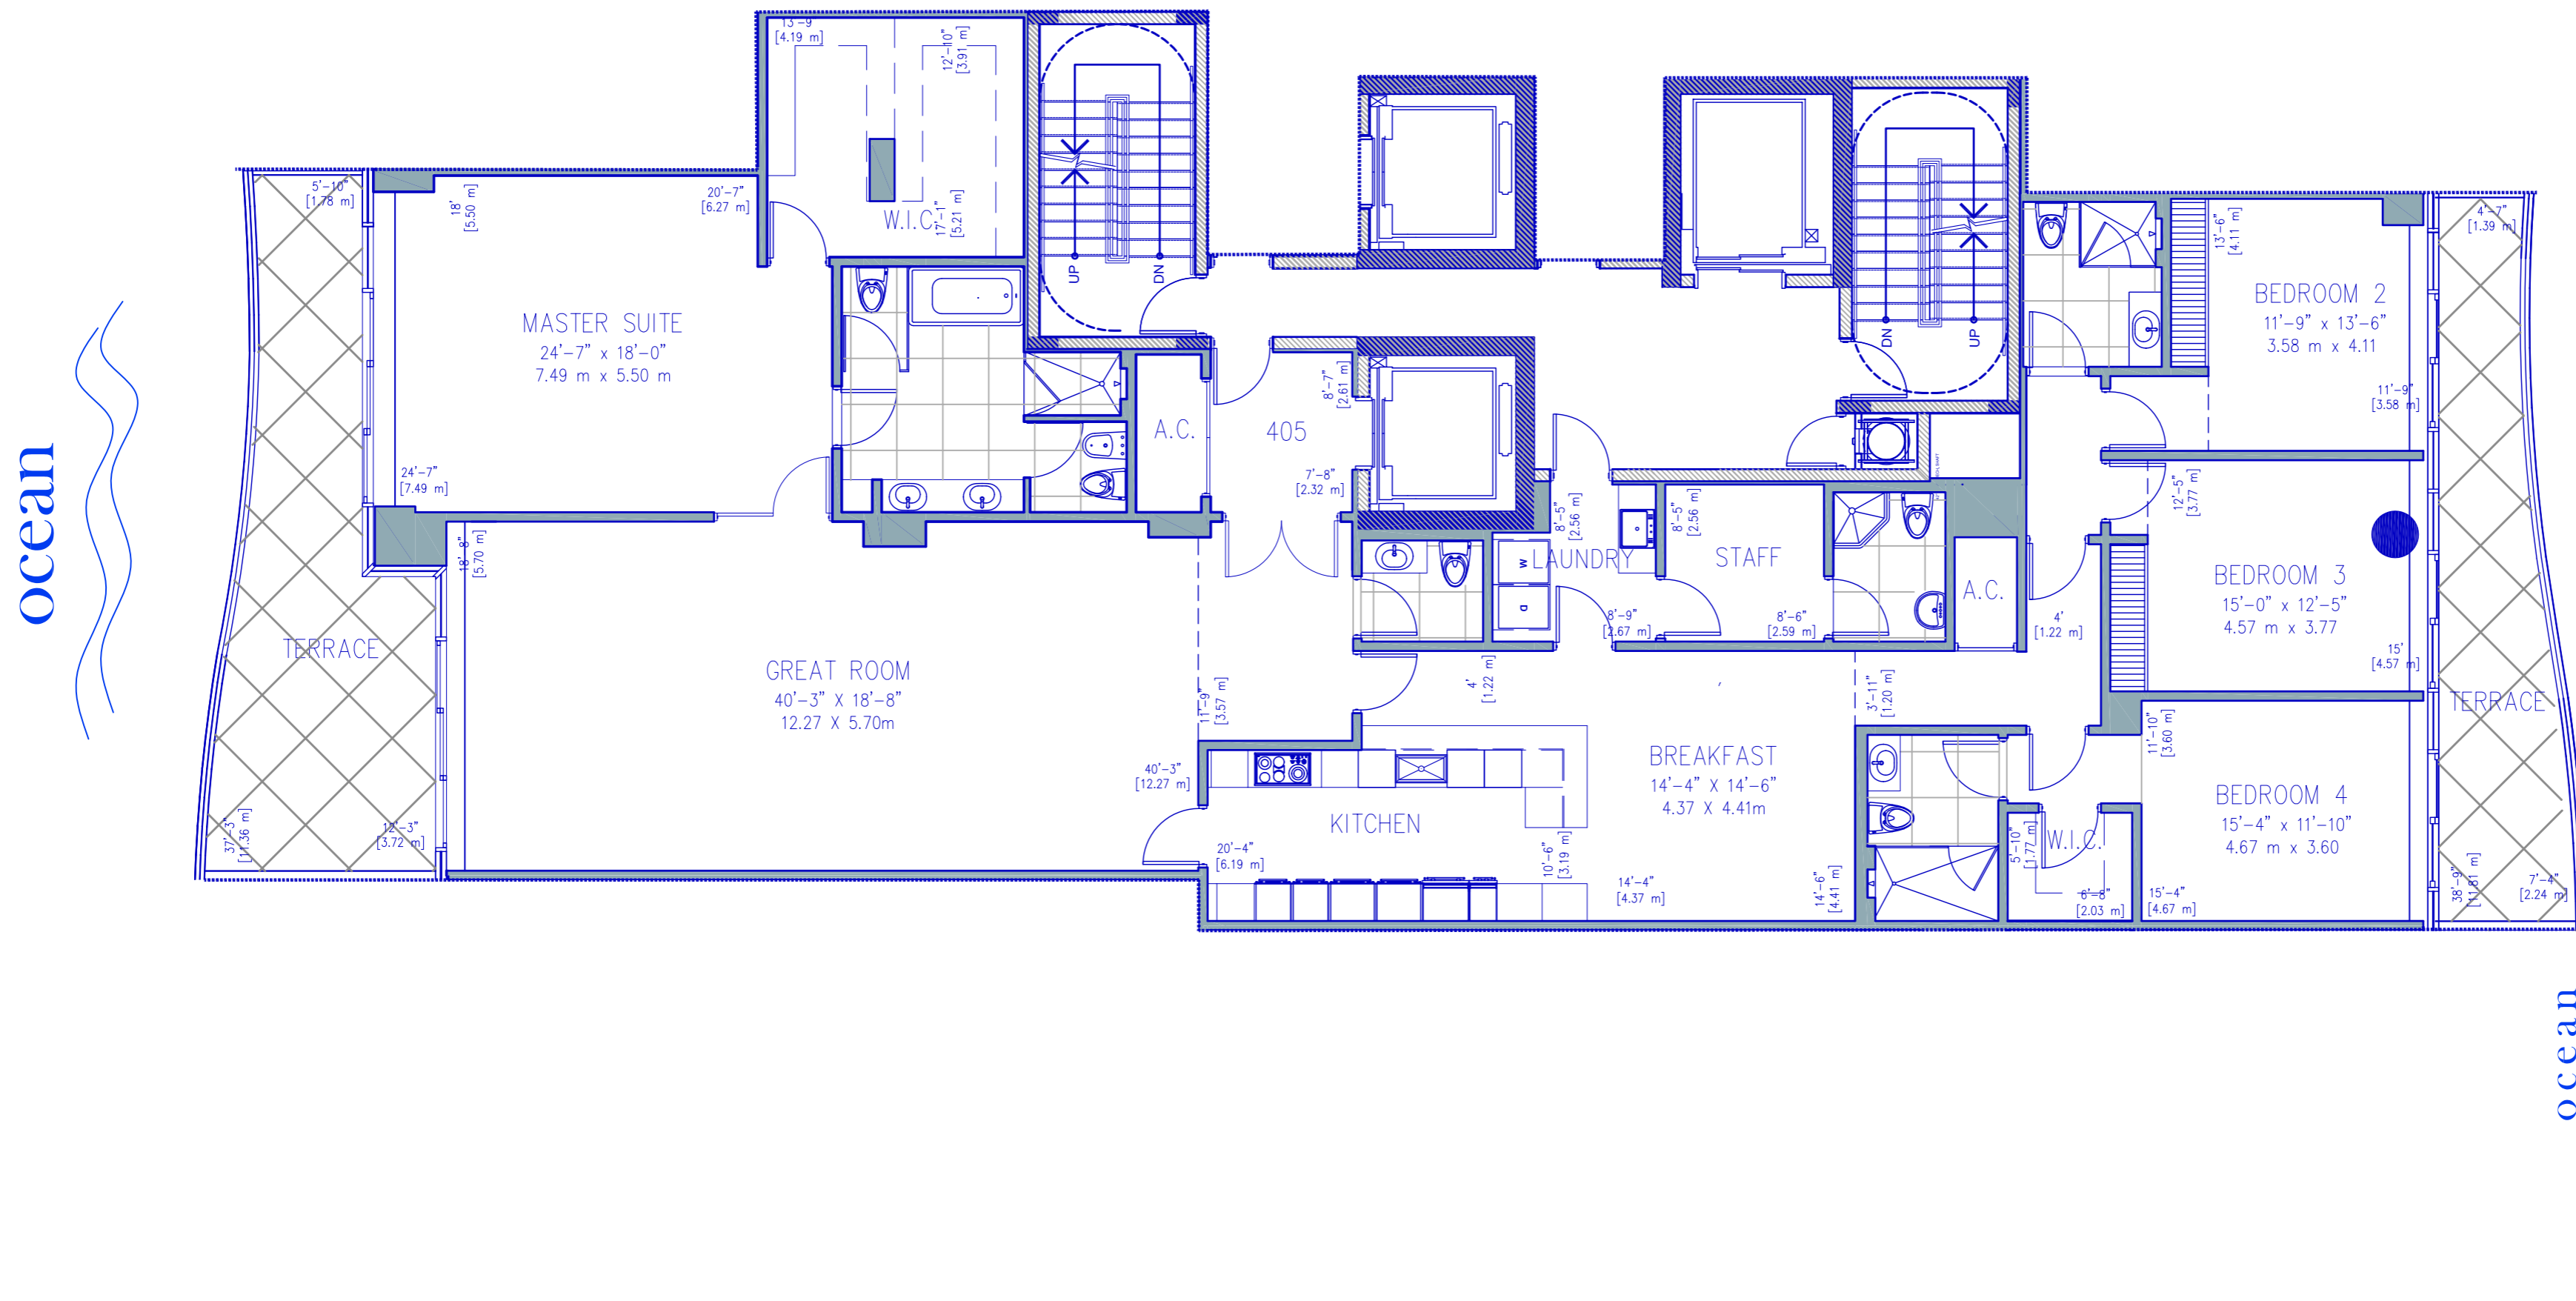

405

RESIDENCE

RESIDENCE	3,616.00 sq. ft.	339.93 sq. mt.
TERRACE	572.00 sq. ft.	53.14 sq. mt.
Total:	4,188.00 sq. ft.	393.07 sq. mt.