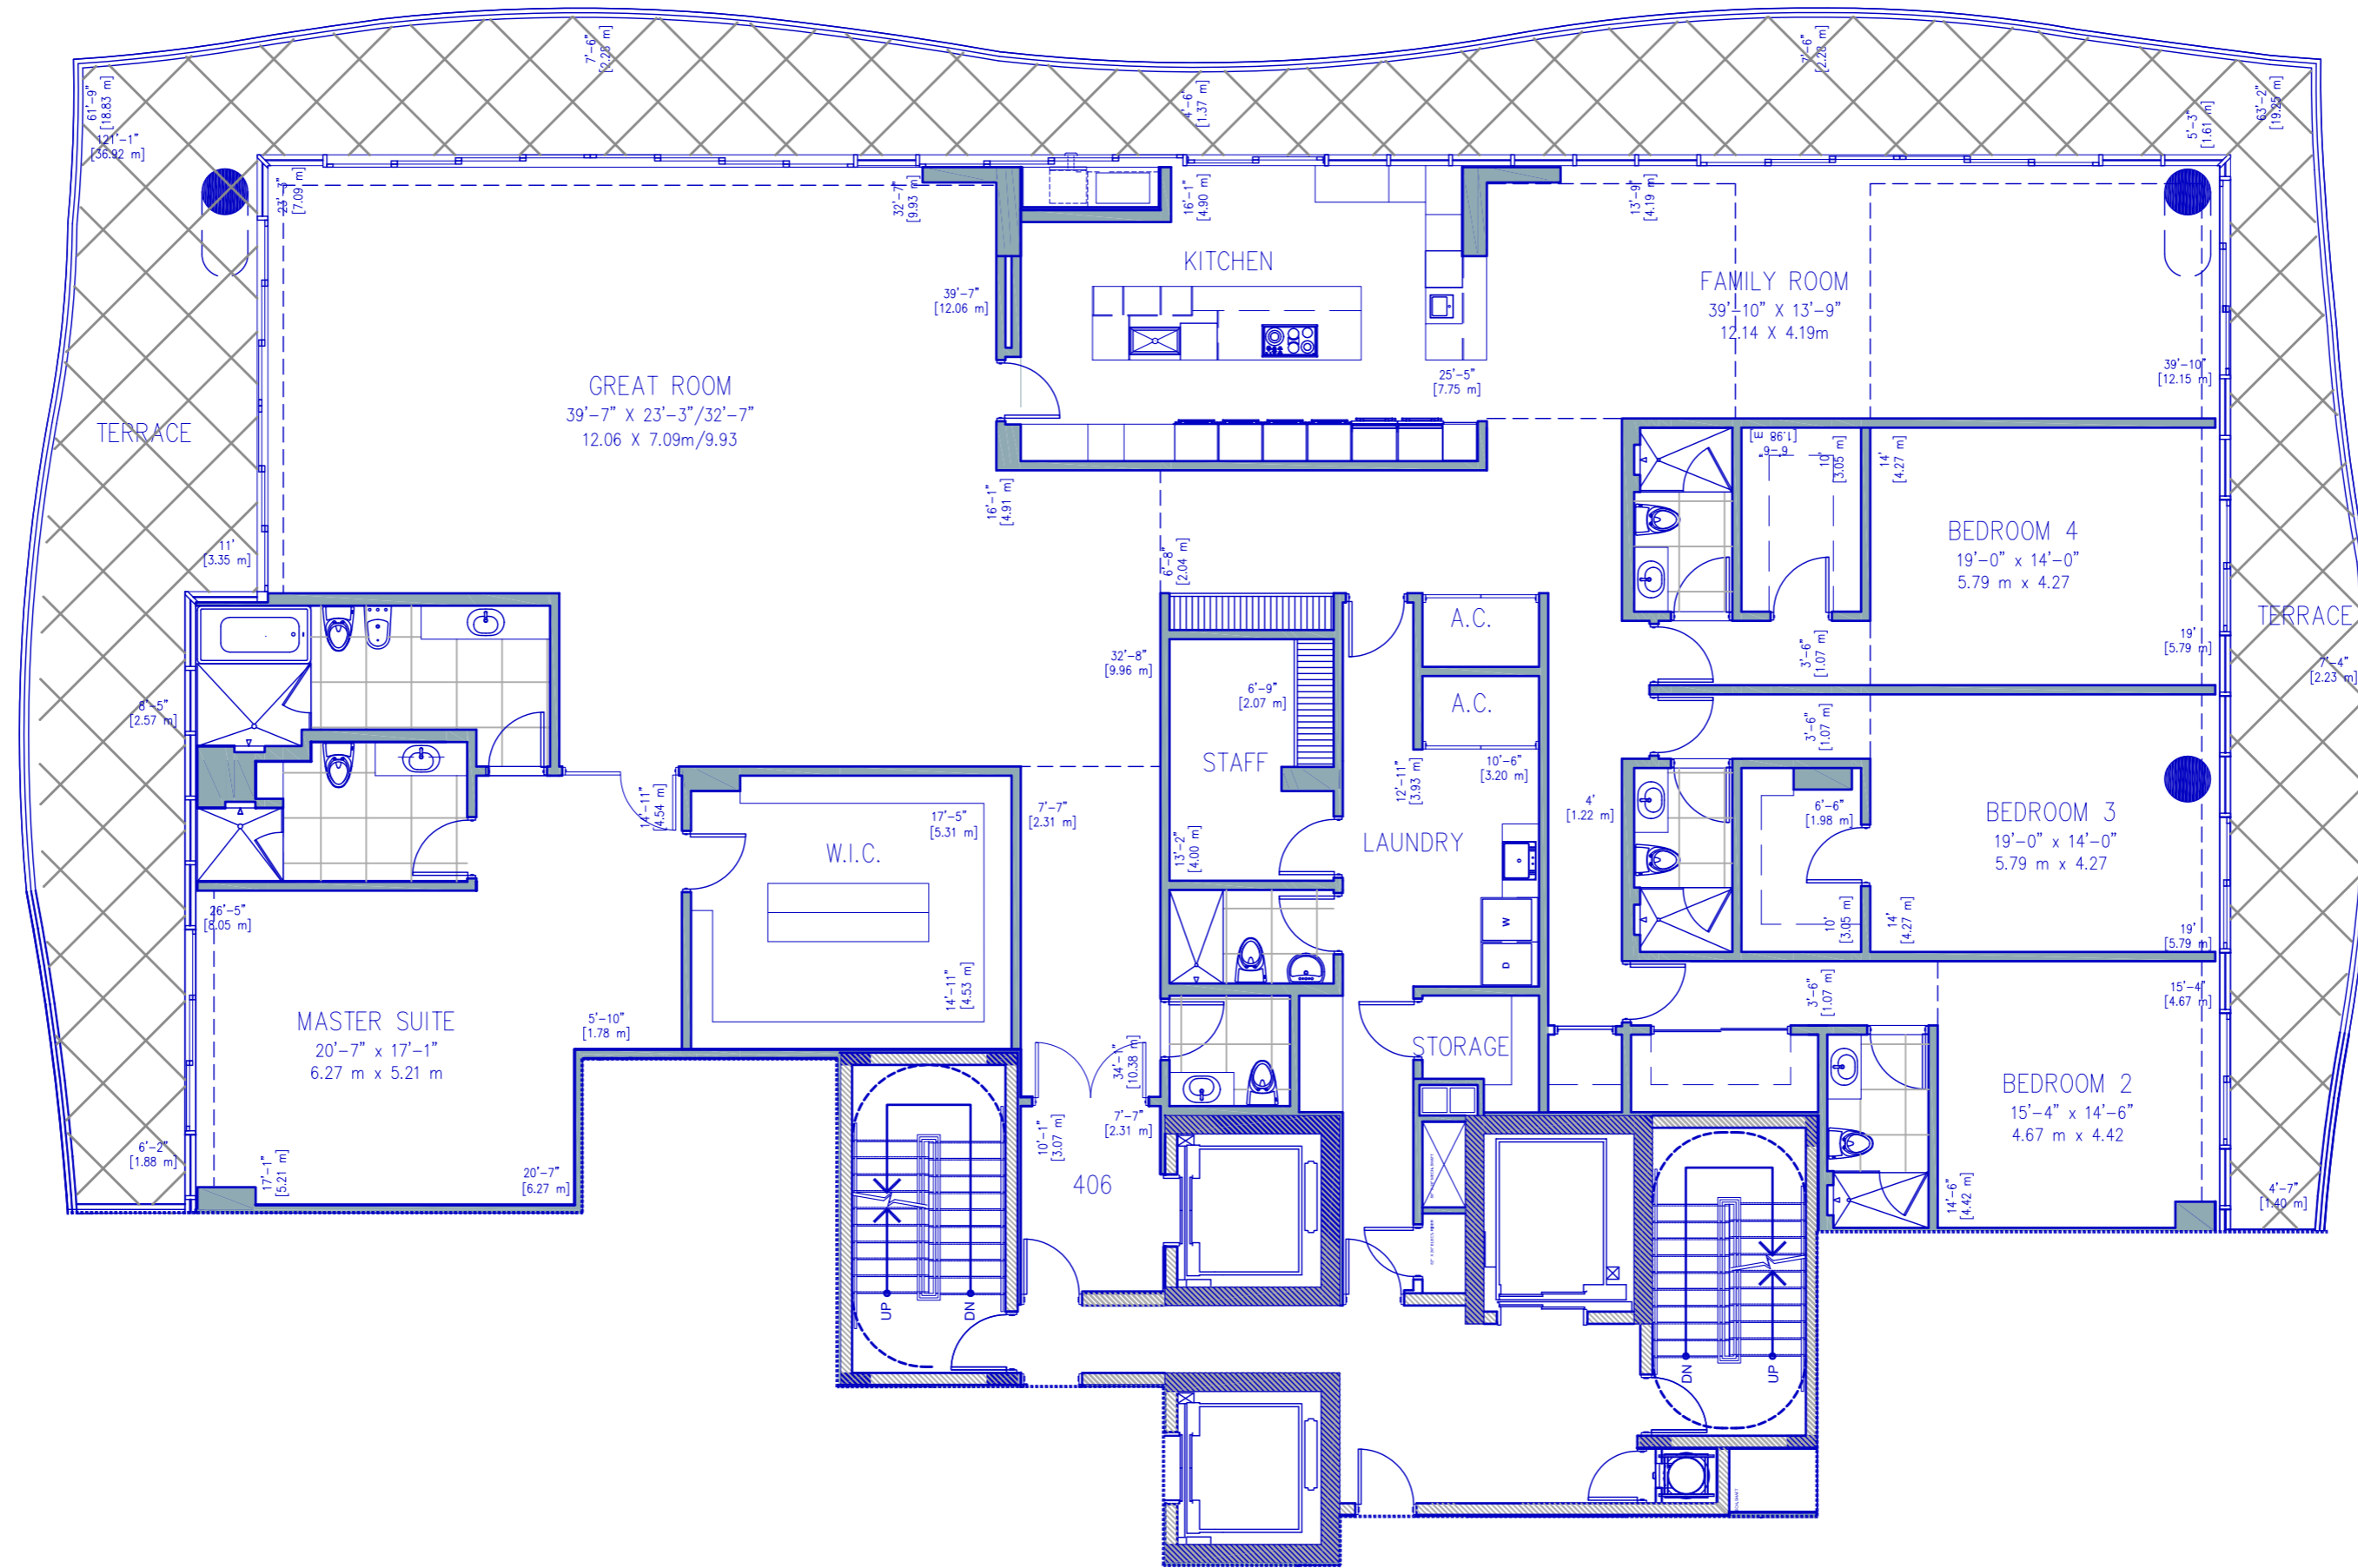

# 406

## RESIDENCE

ocean

ocean

RESIDENCE	5,963.00 sq. ft.	553.98 sq. mt.
TERRACE	1,755.00 sq. ft.	163.04 sq. mt.
<b>Total:</b>	<b>7,718.00 sq. ft.</b>	<b>717.02 sq. mt.</b>