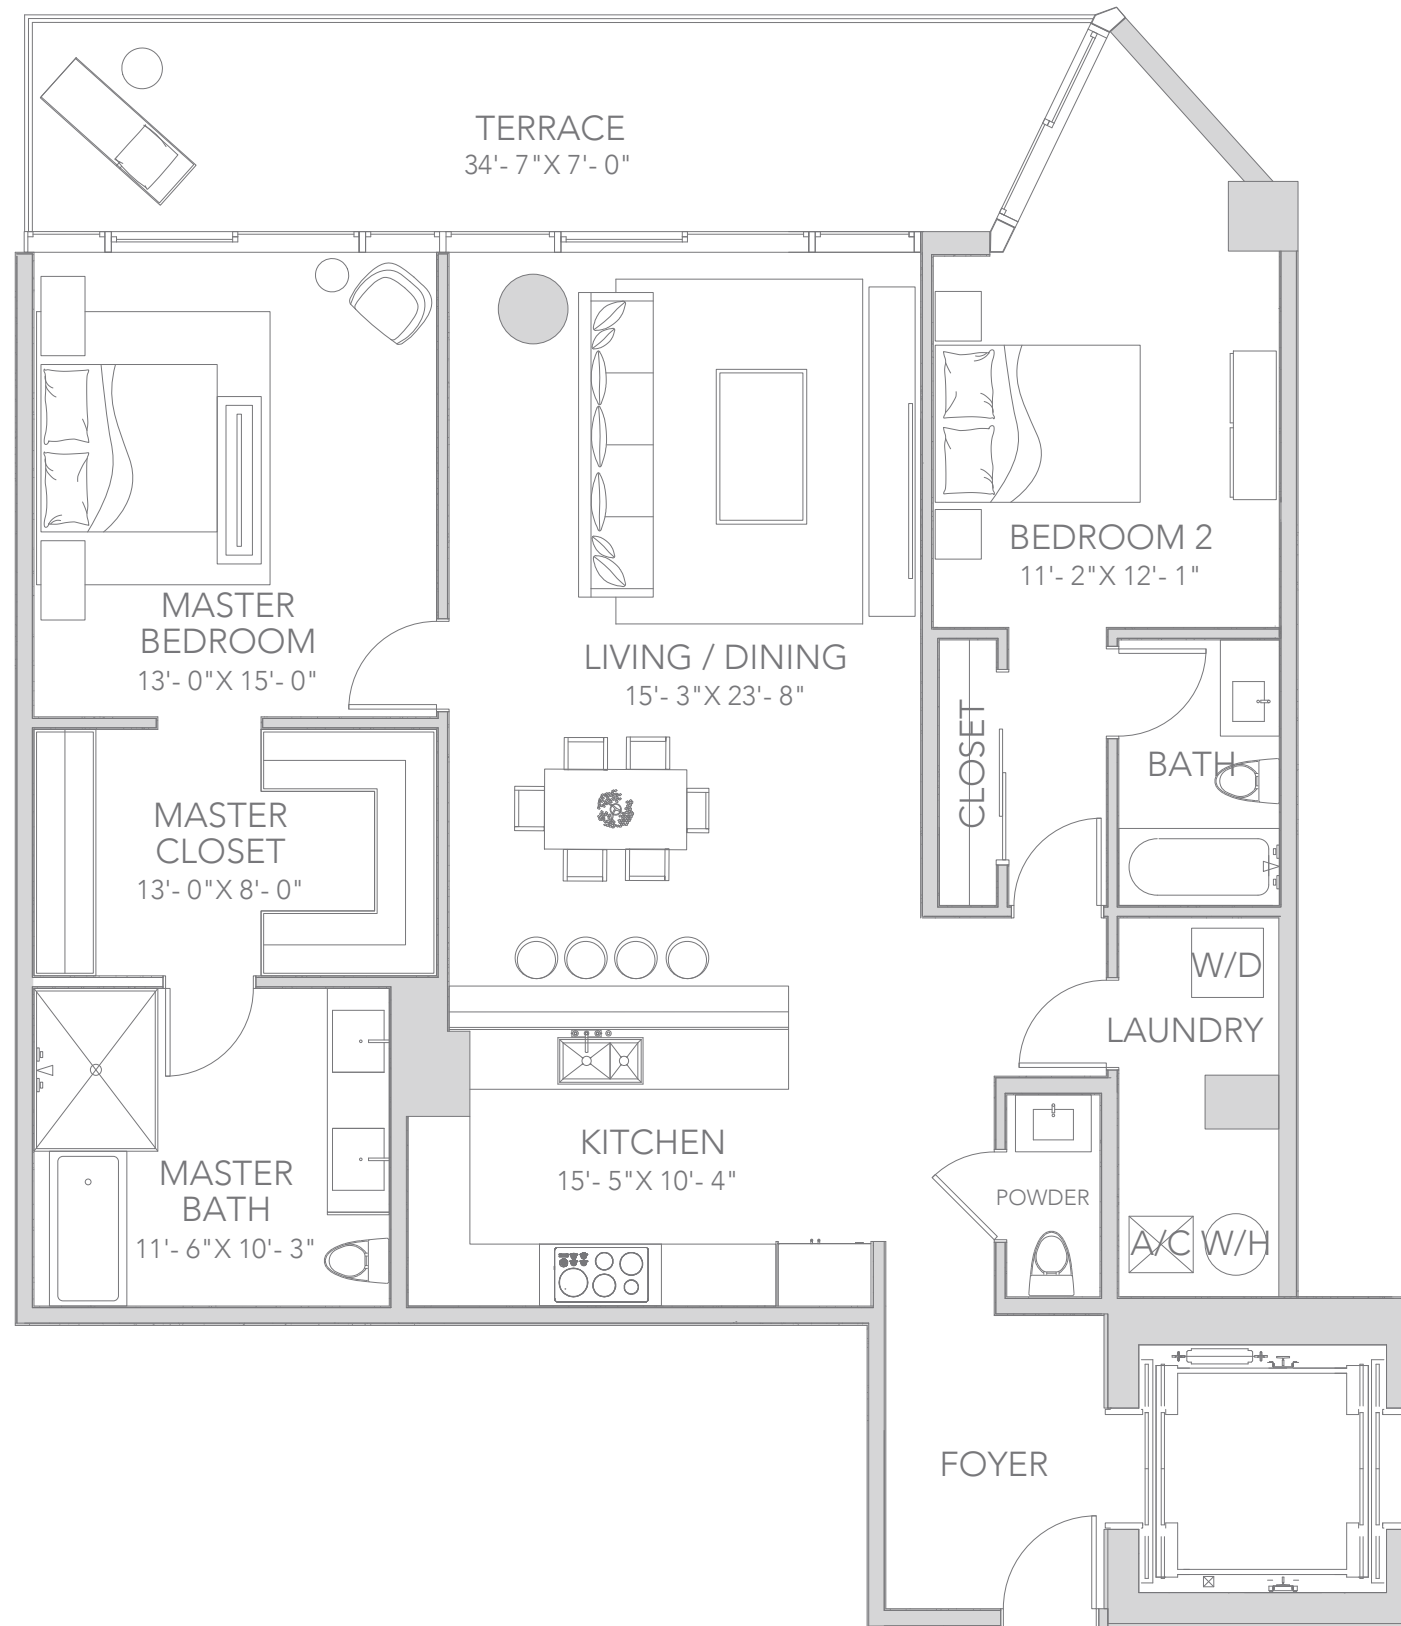

RESIDENCE D1

2 BEDROOMS | 2.5 BATHROOMS

RESIDENCES

307

AREA	SQ FT	SQ M
INTERIOR	1,535	142.6
TERRACES	230	21.3
TOTAL	1,765	163.9

RICARDO BOFILL
TALLER DE ARQUITECTURA