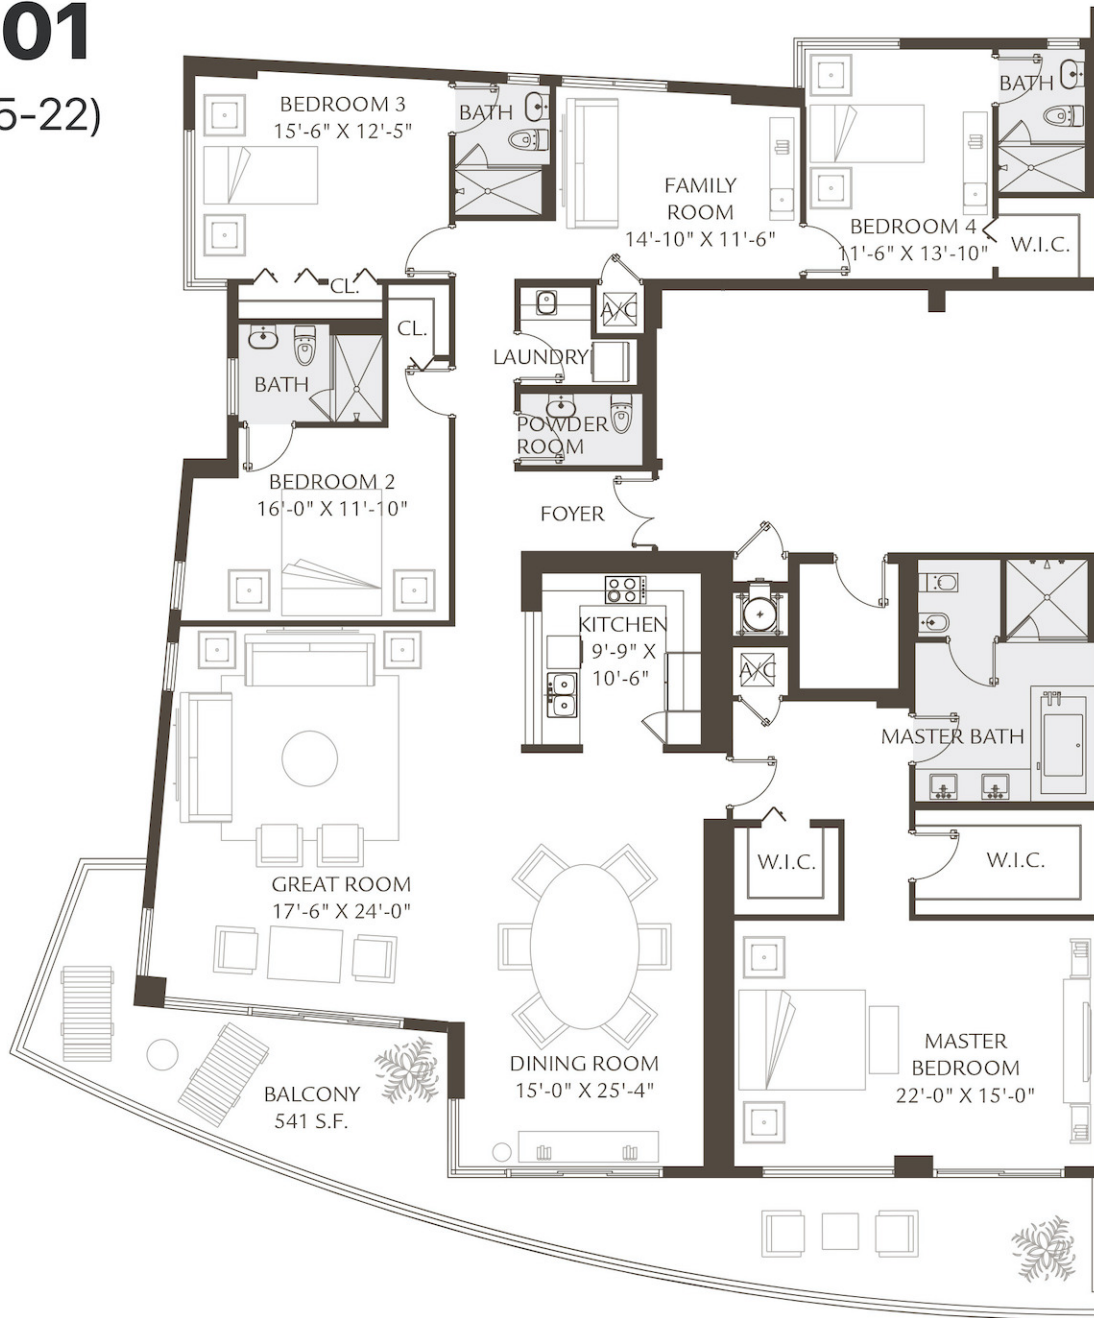

Line 01

(Floors 15-22)

RESIDENCE C

4 BEDROOMS PLUS DEN / 4.5 BATHS

AC area: 3,163 ft² / 293.84 m²

Balcony area: 541 ft² / 50.26 m²