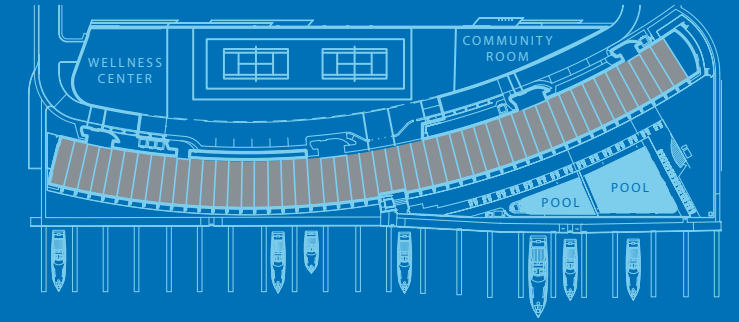

ARTECH

PENTHOUSE

3 BEDROOM / 3 1/2 BATH

LEVEL 5 - ELEVATION (7TH -10TH FLOOR)

	SF	SM
LIVING AREA	2,021	188
TERRACES	267	25
PRIVATE SUNDECK	595	55
TOTAL	2,883	268

LOWER LEVEL

ENTRY LEVEL

UPPER LEVEL