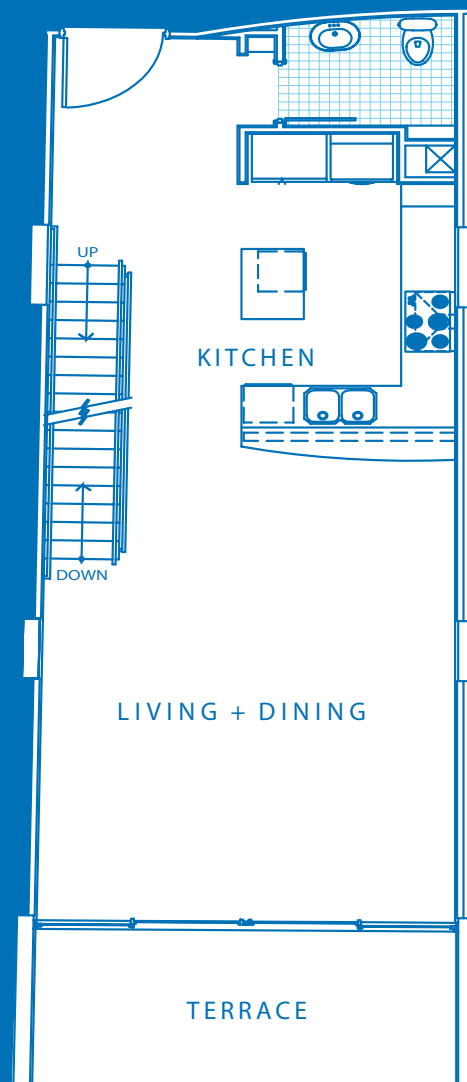

ARTECH

PENTHOUSE

3 BEDROOM / 3 1/2 BATH

LEVEL 5 - ELEVATION (7TH -10TH FLOOR)

	SF	SM
LIVING AREA	2,021	188
TERRACES	267	25
PRIVATE SUNDECK	595	55
TOTAL	2,883	268

LOWER LEVEL

ENTRY LEVEL

UPPER LEVEL