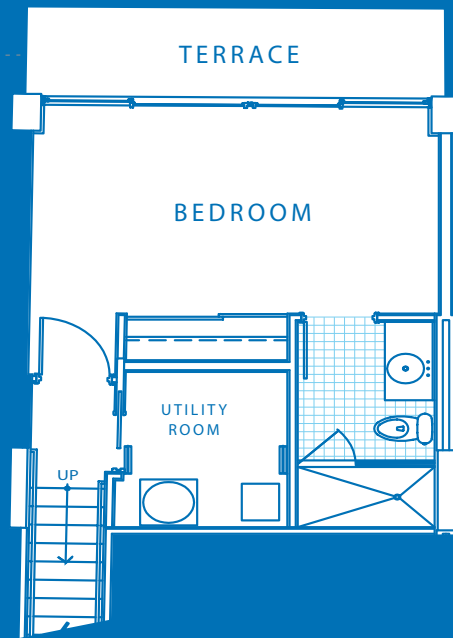

ARTECH

PENTHOUSE

3 BEDROOM / 3 1/2 BATH

LEVEL 5 - ELEVATION (7TH -10TH FLOOR)

	SF	SM
LIVING AREA	2,021	188
TERRACES	267	25
PRIVATE SUNDECK	595	55
TOTAL	2,883	268

LOWER LEVEL

ENTRY LEVEL

UPPER LEVEL