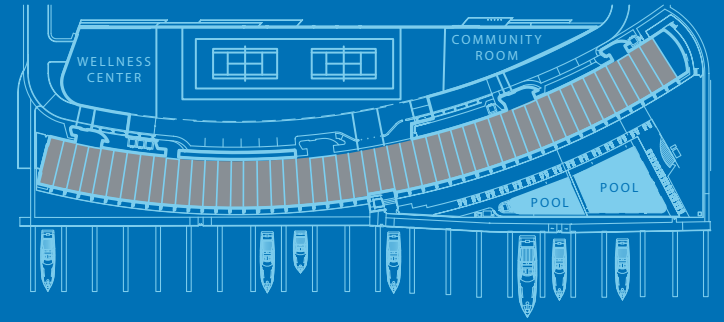

ARTECH

BAY HOME C

1 BEDROOM (STUDIO) / 1 BATH

LEVEL 2 - ELEVATION (3RD FLOOR)

	SF	SM
LIVING AREA	843	78
TERRACES	84	8
TOTAL	927	86

WATERFRONT
/ MARINA