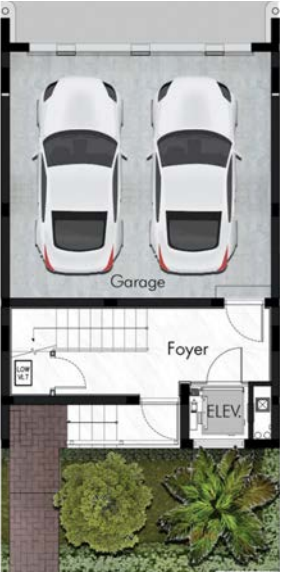

Residence 5 3 BED/3.5 BATH 3,183 SF under AC 1,642 Terrace, Roof & Garage Total: 4,825 SF

**1st Floor - Entry
676 SF**

**2nd Floor - Living
970 SF**

**3rd Floor - Bedrooms
992 SF**

**4th Floor - Master Suite
928 SF**

**5th Floor - Skydeck
922 SF**

Residence 6 3 BED/3.5 BATH 3,224 SF under AC 1,649 Terrace, Roof & Garage Total: 4,873 SF