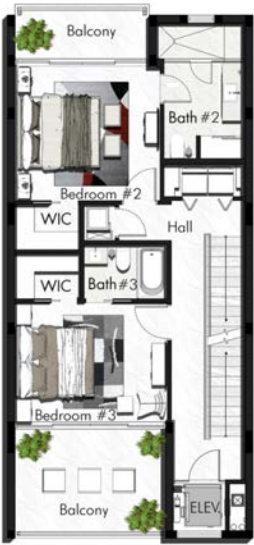

Residence 5 3 BED/3.5 BATH 3,183 SF under AC 1,642 Terrace, Roof & Garage Total: 4,825 SF

**1st Floor - Entry
676 SF**

**2nd Floor - Living
970 SF**

**3rd Floor - Bedrooms
992 SF**

**4th Floor - Master Suite
928 SF**

**5th Floor - Skydeck
922 SF**

Residence 6 3 BED/3.5 BATH 3,224 SF under AC 1,649 Terrace, Roof & Garage Total: 4,873 SF