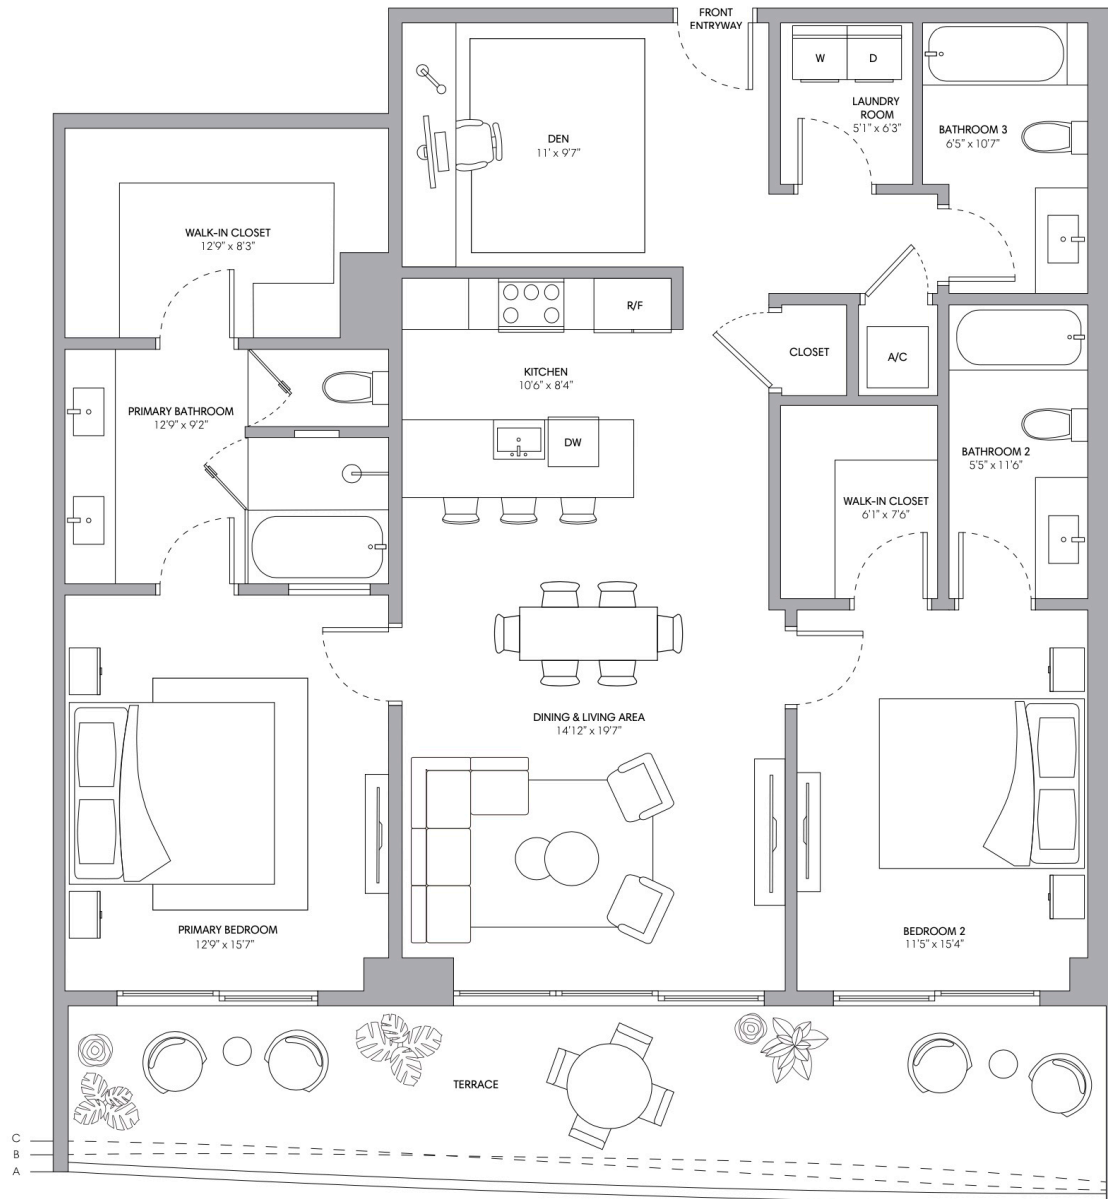

Residence 02

2 BEDROOMS + DEN
3 BATHROOMS

INTERIOR	1,565 SQ FT 145 M
EXTERIOR A (Floors 9, 12, 16, 19, 22, 25, 28)	313 SQ FT 29 M
EXTERIOR B (Floors 8, 11, 15, 18, 21, 24, 27)	284 SQ FT 26 M
EXTERIOR C (Floors 10, 14, 17, 20, 23, 26, 29)	259 SQ FT 24 M
TOTAL	1,824 - 1,878 SQ FT 169 - 174 M

LAGOON

OCEAN