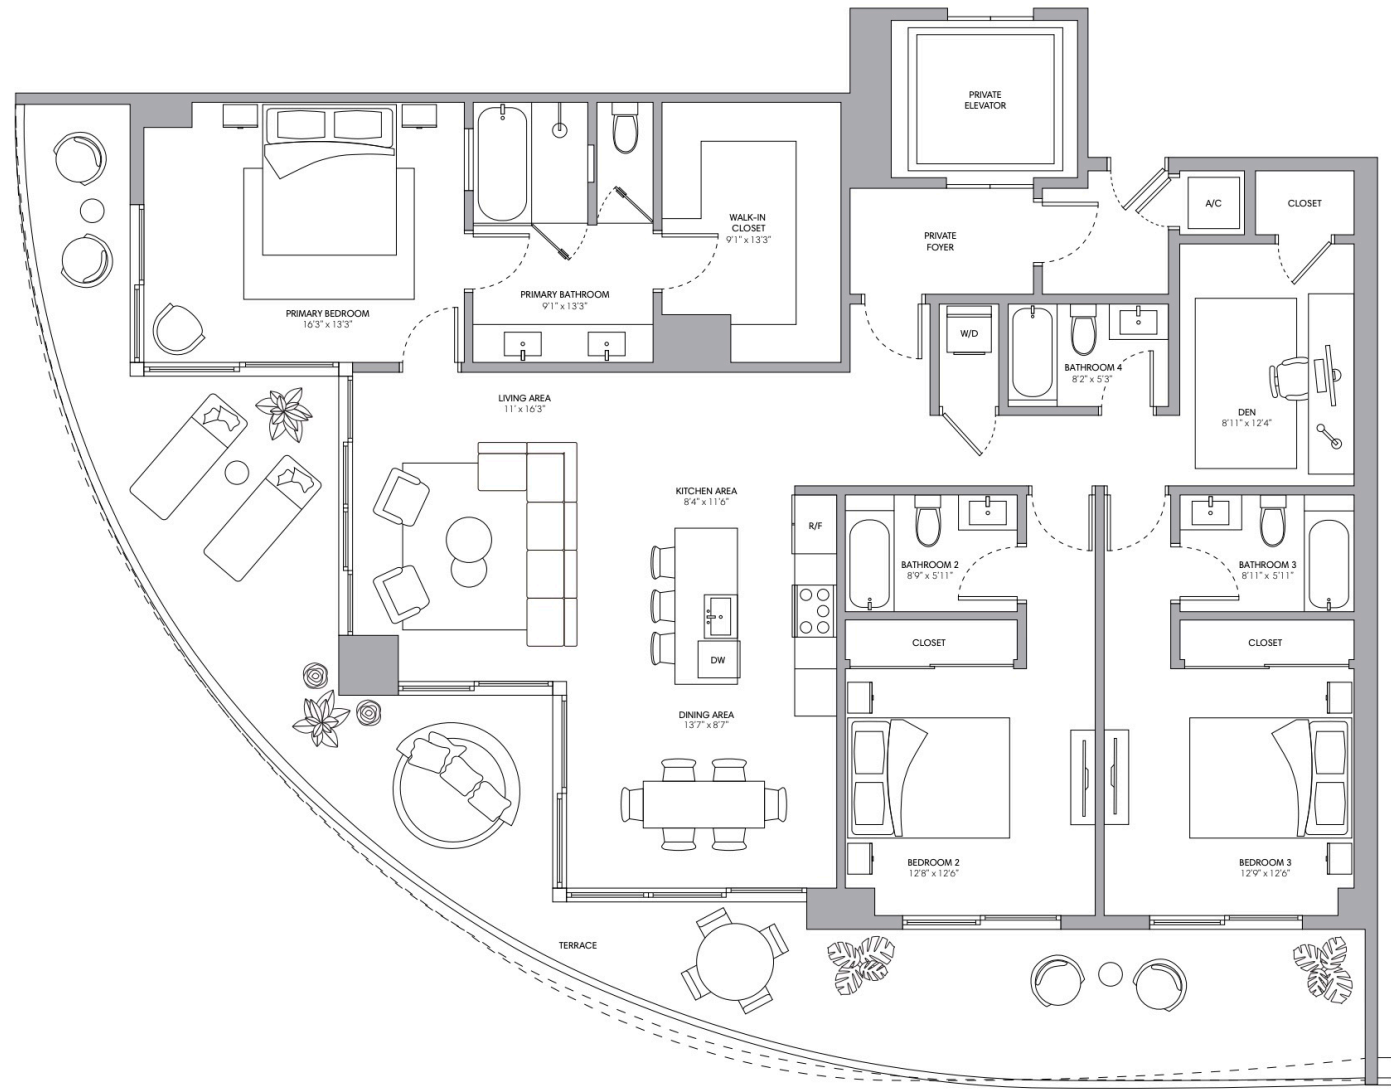

Residence 05

3 BEDROOMS + DEN
3.5 BATHROOMS

INTERIOR	2,131 SQ FT 198 M
EXTERIOR A (Floors 6, 9, 12, 16, 19, 22, 25, 28)	742 SQ FT 69 M
EXTERIOR B (Floors 8, 11, 15, 18, 21, 24, 27)	733 SQ FT 70 M
EXTERIOR C (Floors 7, 10, 14, 17, 20, 23, 26, 29)	726 SQ FT 67 M
TOTAL	2,857 - 2,873 SQ FT 265 - 267 M

OCEAN